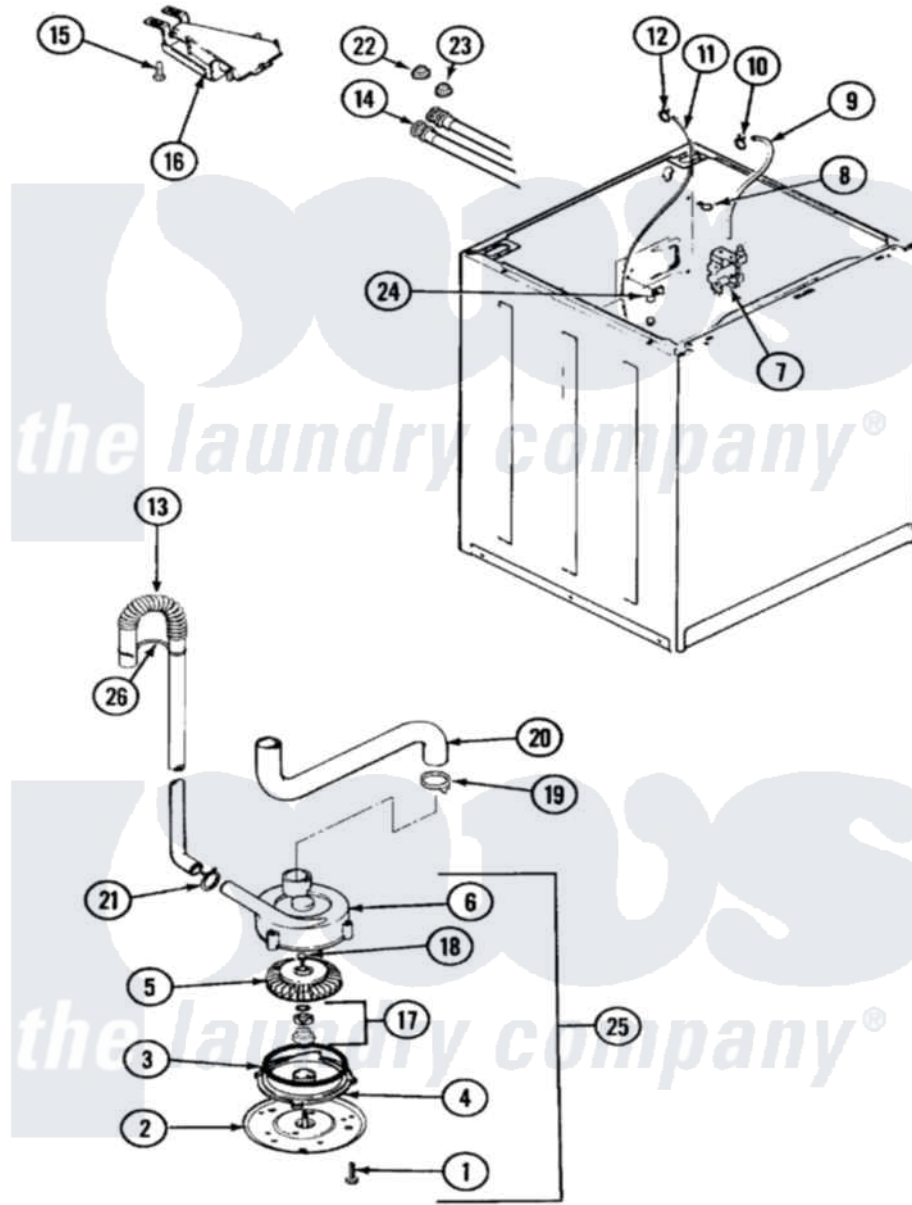

Admiral LATA400AAM 03 - MOTOR & PUMP (LATA400AAM)

Admiral [Residential Admiral LATA400AAM Washer Parts](#) Parts Diagram 03 - MOTOR & PUMP (LATA400AAM)
 Click on the part number to view part

Item	Original Part Number	Replaced By	Status	Part Description
1	25-7405	3196164		Screw
2	33-6035		Not Available	PLATE & PULLEY ASSY.
3	33-6032			Gasket
4	35-2058			Base, Pump
5	35-2057	35-6465		Pump Assem
6	35-2056		Not Available	HOUSING, PUMP
7	21001378	35-2374N		Valve, Water
"	21001396	35-2374N		Valve, Water
"	35-2374	35-2374N		Valve, Water
"	25-7220			Clip, Cabinet Top
8	25-7867	596669		Clamp, Manifold
9	35-2378	12002749		Hose, Flume Kit
10	25-7867	596669		Clamp, Manifold
11	35-2261		Not Available	PAD, PRESSURE SWITCH HOSE
"	21001060	21001748		Hose, Pressure Switch
12	25-7796	596669		Clamp, Manifold

13	35-3538	21001872	Hose, Drain
"	35-3539	21001872	Hose, Drain
14	33-7891	89503	Hose-Inlet
"	35-0874	76313	Hosefill
15	25-3092	90767	Screw, 8A X 3/8 HeX Washer Head Tapping
16	35-2051	21001760	Flume Assembly / Water Diverter
17	35-0707		Seal, Seat And "O" Ring
18	25-7894	W10001180	Screw
19	25-6068	285655	Clamp, Hose
20	35-3584	21001915	Hose, Tub To Pump
21	25-7080	285655	Clamp, Hose
22	25-7048		Washer
23	33-7313	33-4264N	Strainer And Washer Kit
24	33-6099		Clamp
25	35-2099	35-6465	Pump Assem
"	35-2344		Restrictor, Flow
26	33-9537	22003814	Retainer, Drain Hose