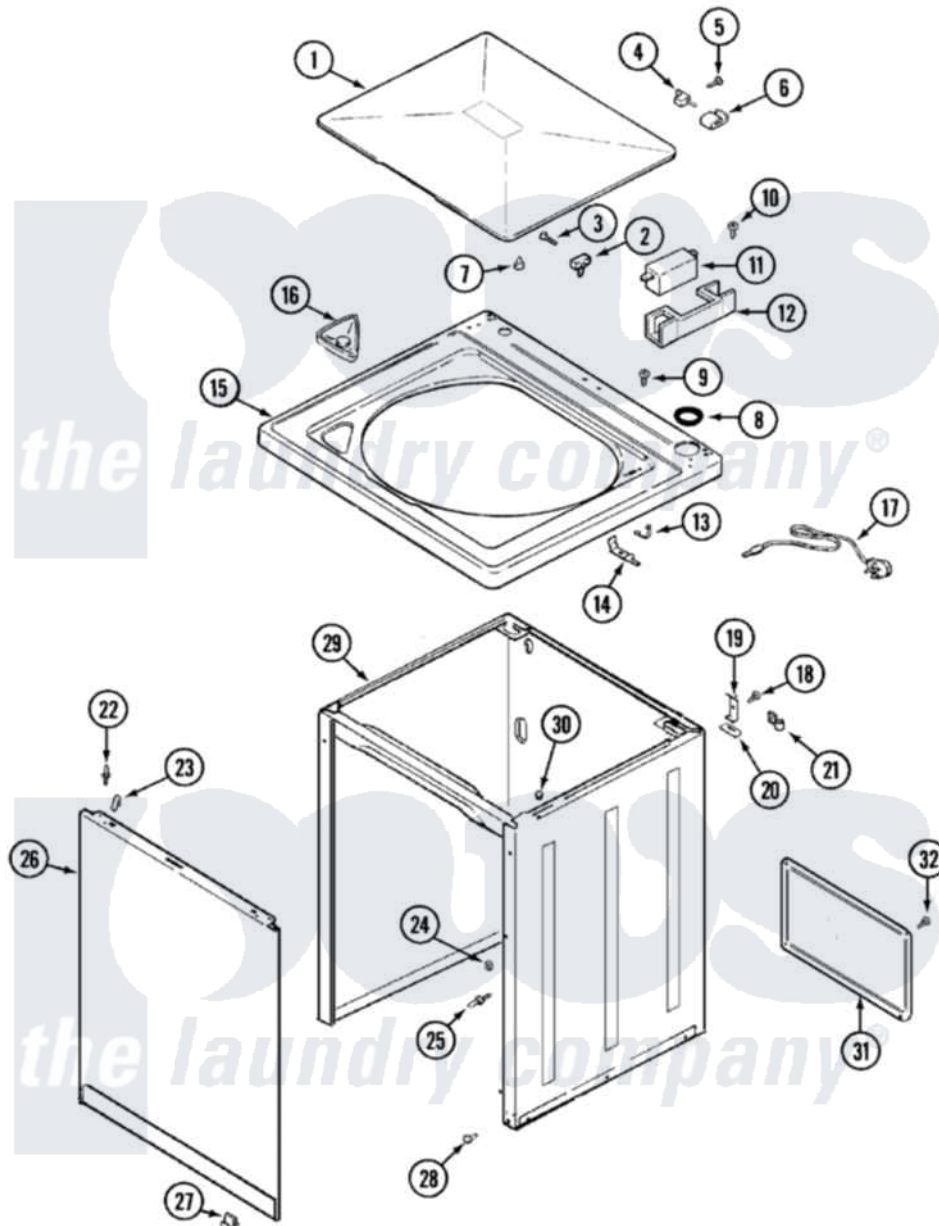

# Admiral LATA400AAM 04 - TOP (LATA400AAM)

Admiral [Residential Admiral LATA400AAM Washer Parts](#) Parts Diagram 04 - TOP (LATA400AAM)  
 Click on the part number to view part

Item	Original Part Number	Replaced By	Status	Part Description
1	35-2026-24		Not Available	LID (ALM)
2	<a href="#">43-0057</a>			Actuator, Door Switch
"	<a href="#">25-7436</a>			Nylite Washer
3	<a href="#">25-7438</a>			Screw
4	<a href="#">35-2045</a>			Pin, Hinge
5	<a href="#">25-7893</a>			Screw
6	<a href="#">35-2044</a>			Hinge, Lid
7	<a href="#">35-0581</a>			Bumper, Door
8	<a href="#">35-2064</a>			Bushing, Insulating
"	<a href="#">35-2063</a>			Bushing, Insulator
9	25-7463	<a href="#">7101P012-60</a>		Screw
10	21001136	<a href="#">3400872</a>		Screw, 8-18 X 3/8
"	25-7437	<a href="#">40040701</a>		Screw, Tapping No.6b-20
11	35-3382	<a href="#">12001187</a>		Kit, Lid Switch Assembly
"	21001137	<a href="#">12001187</a>		Kit, Lid Switch Assembly
"	35-2904		Not Available	PAD, LID SWITCH