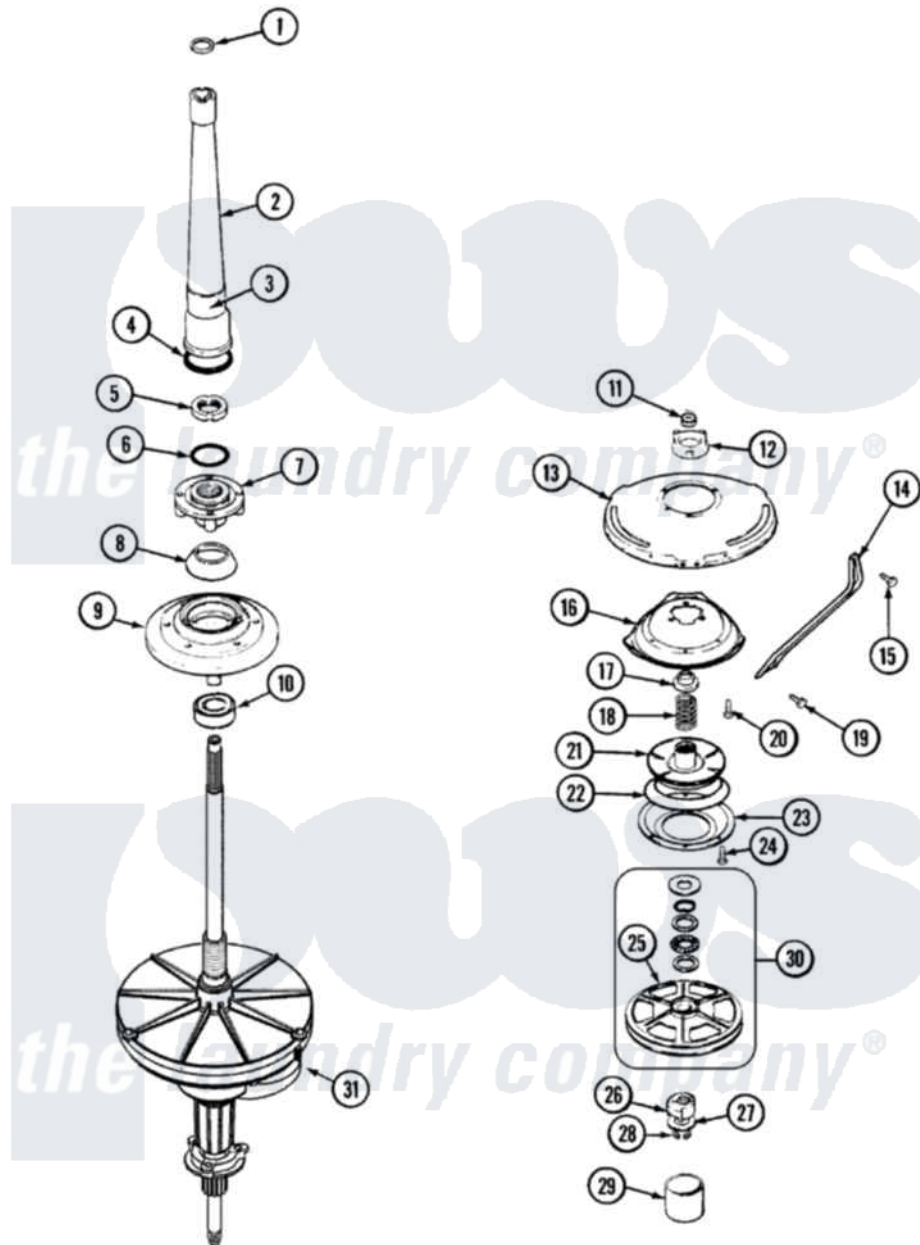

Admiral LATA400AAM 06 - TRANSMISSION (LATA400AAM SERIES 17)

Admiral [Residential Admiral LATA400AAM Washer Parts](#) Parts Diagram 06 - TRANSMISSION (LATA400AAM SERIES 17)

Click on the part number to view part

Item	Original Part Number	Replaced By	Status	Part Description
1	25-7941			"O" Ring, Agtr Drive Shaft
2	35-2792	21001401		Center Pos
3	33-6790			Bearing, Agitator
"	35-2983		Not Available	CENTERPOST ASSY.
4	35-2906			Seal, Centerpost Bottom
5	35-2791			Nut, Spin Tube
6	25-7938			"O" Ring, Basket Drive Hub
7	35-3647	W10219156		Tub Seal
8	35-2974			Tub Seal/Hub Assembly
9	35-2716	12001561		Bearing And Seal Housing Assembly
10	35-2972	12001561		Bearing And Seal Housing Assembly
"	35-2205			Bearing, Spin
"	12001561			Bearing And Seal Housing Assembly
11	35-2010	207843		Lip Seal Repair Kit

12	35-2973	35-6680	Transmission
"	12001562		Bearing Assembly
"	35-2730	12001562	Bearing Assembly
13	21001162	21001518	Support, Tub
14	21001164	Not Available	BRACE, TUB
15	25-7895	21001858	Screw 5/16-18 x 1/2
16	21001163		Housing, Suspension
17	35-2017		Retainer, Brake Spring
18	35-2112	21001910	Spring, Brake
19	25-7930	21001858	Screw 5/16-18 x 1/2
20	25-7895	21001858	Screw 5/16-18 x 1/2
21	35-2948	35-6714	Brake Roto
22	21001161	21002026	Snubber
23	35-2018	35-6918	Stator, Brake
24	21001065		Screw, No.10-24 x .50 Hxnibhd
25	35-3829	12002213	Thrust Bearing Kit
26	LA-2007	12002213	Thrust Bearing Kit
27	35-2132		Washer, 1.25ODX.530IDX.032
"	35-2082		Washer, 1.25ODX.530IDX.062
28	25-7854		Ring, Retaining
29	35-2007		Cap, Dust
30	12500036	12002213	Thrust Bearing Kit
31	21001394	35-6680	Transmission