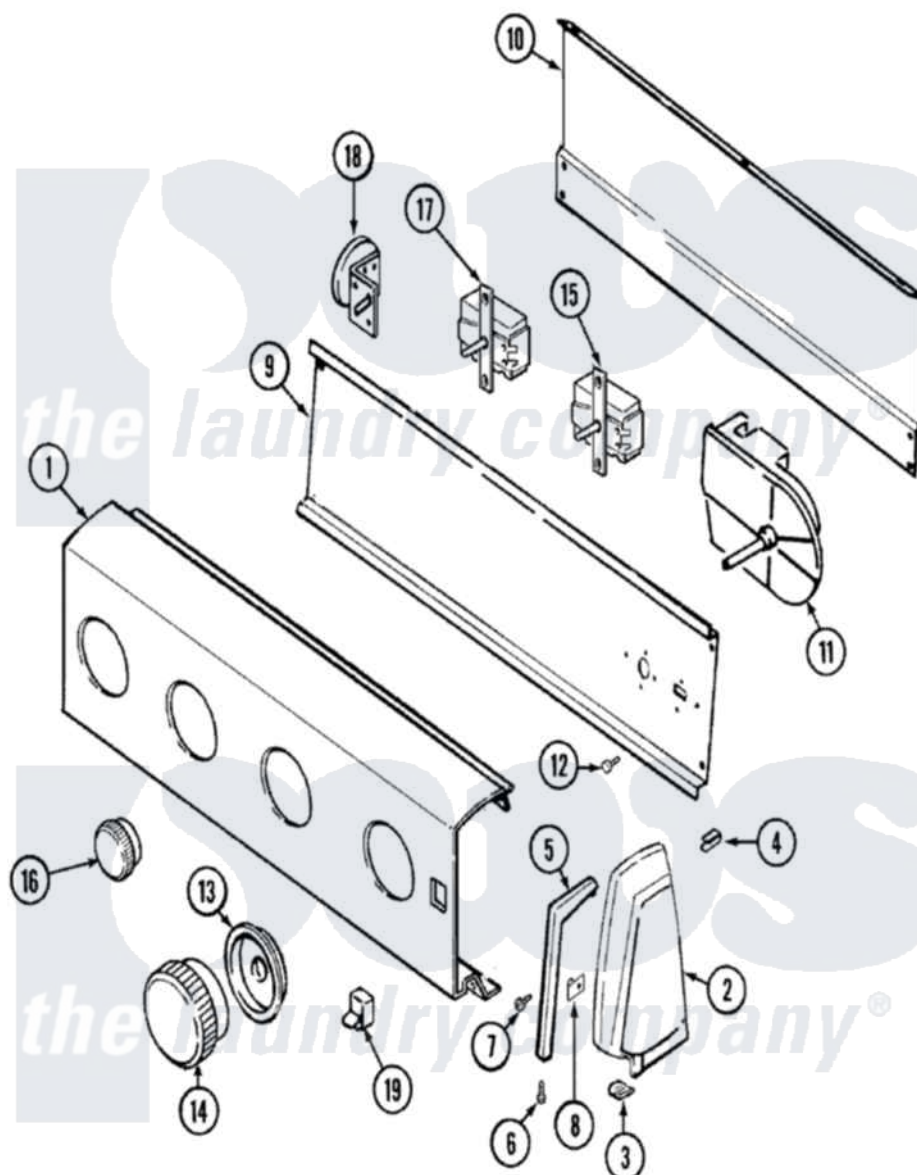

Admiral LATA401AGM 02 - CONTROL PANEL

Admiral [Residential Admiral LATA401AGM Washer Parts](#) Parts Diagram 02 - CONTROL PANEL
 Click on the part number to view part

Item	Original Part Number	Replaced By	Status	Part Description
1	21001404			Panel, Control
"	25-7702			Speedclip, End Cap To Control Panel
"	25-7793			Screw
2	21001070	21001456		Cap- End
"	21001069	12002263		Endcap Kit
3	25-7697	25-2219		Screw
"	25-7851			Speedclip, End Cap To Top
4	25-7435	33002917		Screw, No.10-16
"	25-7852			Speedclip, Rr Shld To End Cap
5	31001057		Not Available	TRIM, ENDCAP (LT)(ALM)
"	31001056		Not Available	TRIM, ENDCAP (RT)(ALM)
6	25-7760			Screw
7	25-3092	90767		Screw, 8A X 3/8 HeX Washer Head Tapping
8	25-7702			Speedclip, End Cap To Control Panel

9	21001303		Not Available	SHIELD, CONTROL
"	53-2504	31001193		Pad, Shield
10	35-2688	21001460		Shield, Rear
"	25-3457			Screw, Sems
"	25-3092	90767		Screw, 8A X 3/8 HeX Washer Head Tapping
"	25-7853	25-7933		Ring, Retaining
11	21001359			Timer, Export
12	25-0205	216412		Screw, Bracket To Timer
13	21001240		Not Available	BEZEL & RING ASSY. (ALM)
14	21001241	12500058		Knob Ski
15	25-3092	90767		Screw, 8A X 3/8 HeX Washer Head Tapping
"	21001225			Switch, Water Temperature
16	21001242			Knob, Selector
17	21001280			Switch, Speed
"	25-3092	90767		Screw, 8A X 3/8 HeX Washer Head Tapping
18	35-3691	21001554		Switch, Water Level
"	25-3092	90767		Screw, 8A X 3/8 HeX Washer Head Tapping
19	21001125			Switch, Paddle
20	21001403		Not Available	MANUAL, USE & CARE