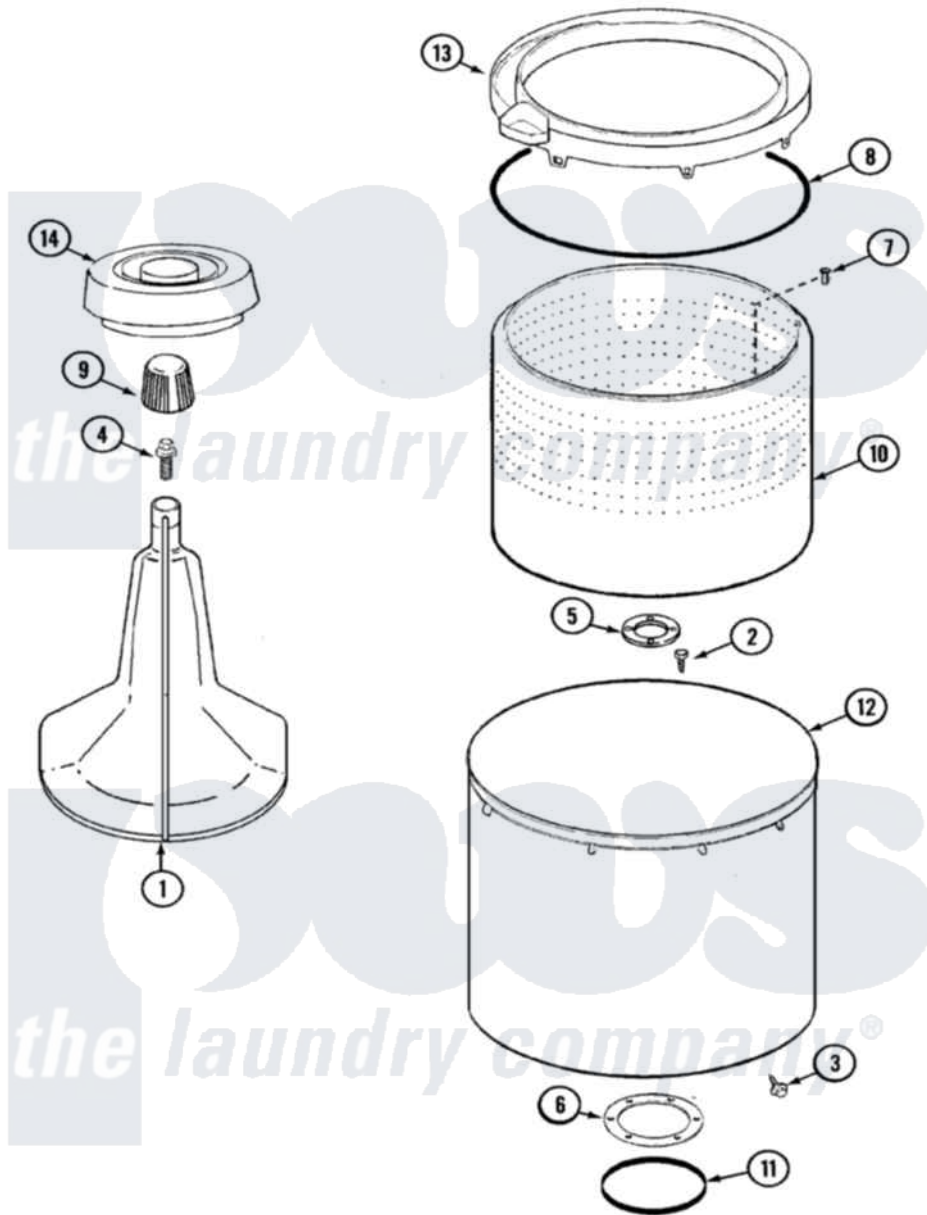

Admiral LATA401AGM 06 - TUB

Admiral [Residential Admiral LATA401AGM Washer Parts](#) Parts Diagram 06 - TUB
 Click on the part number to view part

Item	Original Part Number	Replaced By	Status	Part Description
1	35-3580			Agitator
2	25-7947	21001063		Screw, Shoulder
3	25-7953	22002933		Screw
4	25-7948	W10309247		Screw
5	35-3685			Gasket, Basket To Centerpost
6	35-3686			Gasket, Tub To Housing
7	25-7965	3400504		Screw
8	35-2328			Seal, Tub Top
9	35-2733			Cap, Agitator
10	35-3687		Not Available	BASKET, SPIN
11	35-2978			Seal, Tub/Housing
12	35-3700			Tub Assembly
13	35-3578		Not Available	TOP, TUB
"	35-2262		Not Available	SHIELD, TUB TOP
14	35-2550			Dispenser, Rinse