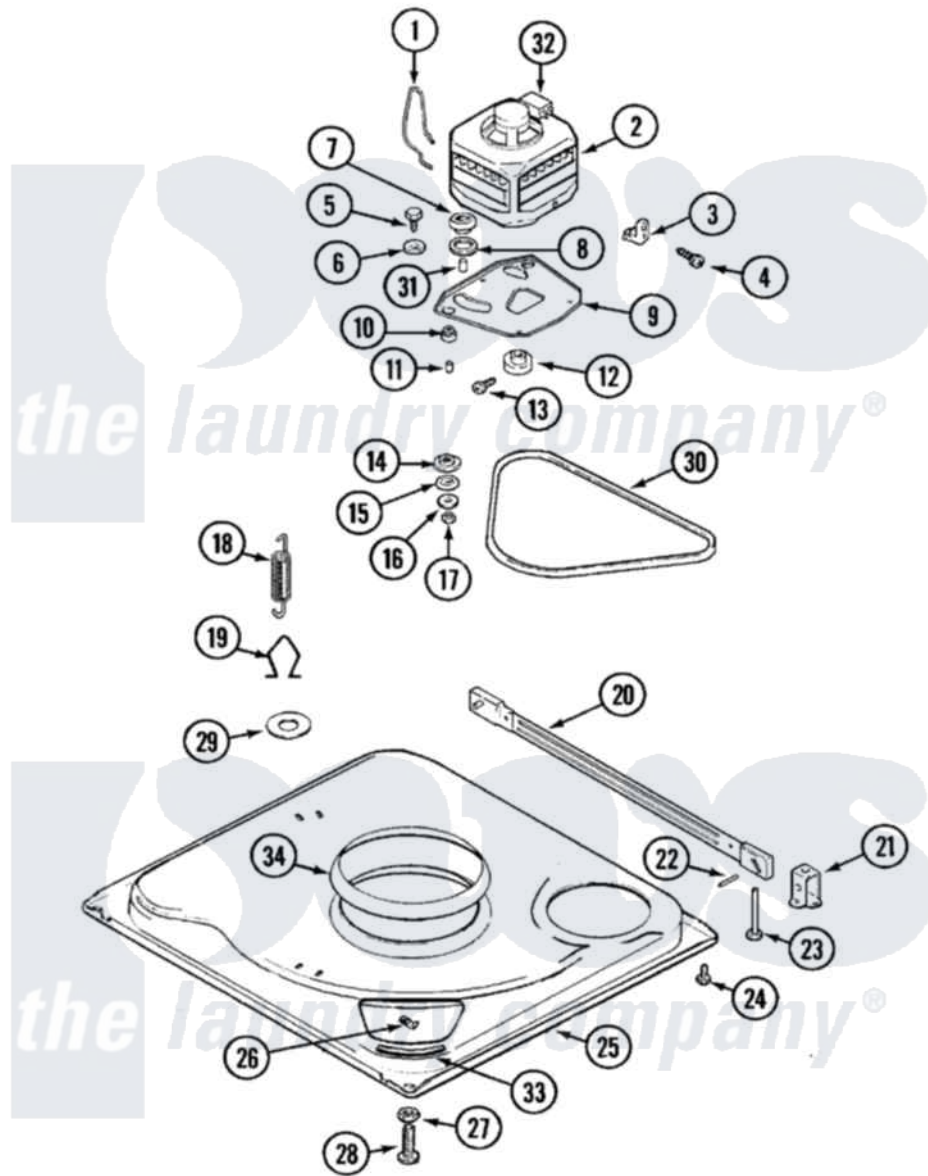

Admiral LATA500AAW 01 - BASE

Admiral [Residential Admiral LATA500AAW Washer Parts](#) Parts Diagram 01 - BASE
 Click on the part number to view part

Item	Original Part Number	Replaced By	Status	Part Description
1	21001110	22004376		Spring, Motor Pivot
"	35-0235			Spring, Motor Pivot
2	21001112		Not Available	MOTOR & PULLEY/PLATE ASSY.
"	LA-2002		Not Available	MOTOR KIT
3	33-9945			Slide, Foot
"	21001109	21001486		Foot Slide, Isolator
4	25-7418	33001178		Back, Tumbler
5	25-7833	21001977		Screw
6	25-7834			Washer, Motor/Base Screw
7	33-9946			Isolator, Motor
8	33-9944	35-3570		Washer, Motor Pivot
9	21001111	21001783		Plate And Screw Assembly
"	35-2810	21001783		Plate And Screw Assembly
10	35-3646			Isolator, Motor Plate
"	35-3646			Isolator, Motor Plate
11	25-7831			Spacer, Mounting

12	21001108		Pulley, Motor
"	35-2124	W10143344	Pulley
13	25-7117		Set Screw
14	33-9943	35-3571	Slide, Motor Pivot
15	33-9967		Washer, Motor Isolator
16	25-7047		Washer, Flat
17	25-7325	Y707702	Locknut
18	35-3658		Spring, Suspension
19	35-2976	Not Available	HOOK, SUSPENSION SPRING
20	35-2049	21001881	Bar, Stabilizer
21	35-2046		Bracket, Stabilizer
22	35-2052		Pin, Stabilizer
23	35-3020	22004469	Leg And Foot Self Stabalizing
24	25-7828	489483	Screw 10-32 X 1/2
25	35-2984	Not Available	BASE
26	25-7838	25-7845	Speednut, Motor
27	25-7915		Hex Nut
28	35-0772	25001119	Foot And Pad Assembly
"	35-0837	25001119	Foot And Pad Assembly
29	Y25-7951		Washer, Suspension Hook
30	35-2320	21352320	Belt, Drive
31	25-7830		Spacer
32	33-9765		Switch, Motor
33	35-2065		Pad, Motor Plate
34	35-3788	21002026	Snubber