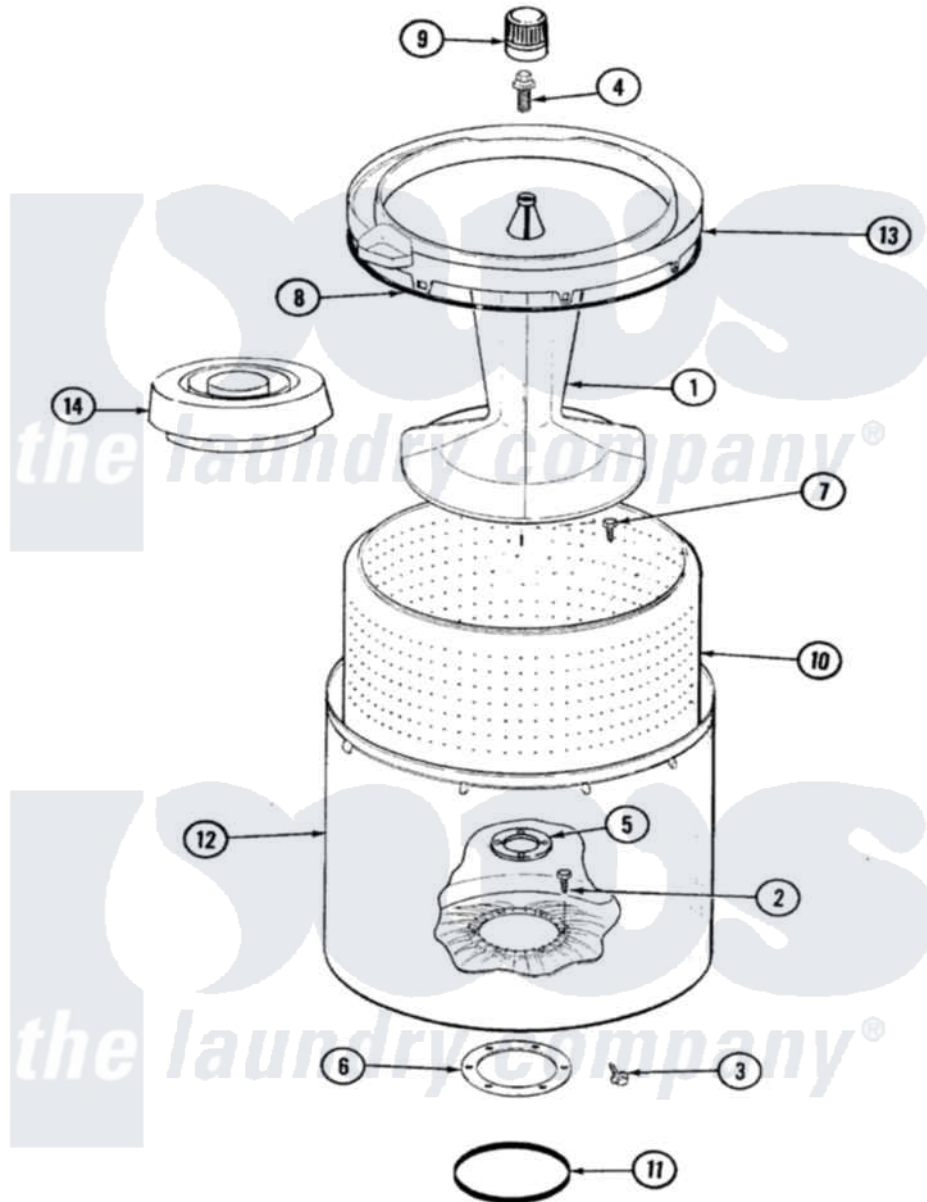

Admiral LATA500AAW 06 - TUB

Admiral [Residential Admiral LATA500AAW Washer Parts](#) Parts Diagram 06 - TUB
 Click on the part number to view part

Item	Original Part Number	Replaced By	Status	Part Description
1	35-3580			Agitator
2	25-7947	21001063		Screw, Shoulder
3	25-7953	22002933		Screw
4	25-7948	W10309247		Screw
5	35-3685			Gasket, Basket To Centerpost
6	35-3686			Gasket, Tub To Housing
7	25-7965	3400504		Screw
8	35-2328			Seal, Tub Top
9	35-2733			Cap, Agitator
10	35-3687		Not Available	BASKET, SPIN
11	35-2978			Seal, Tub/Housing
12	35-3700			Tub Assembly
13	35-3578		Not Available	TOP, TUB
"	35-2262		Not Available	SHIELD, TUB TOP
14	35-2550			Dispenser, Rinse