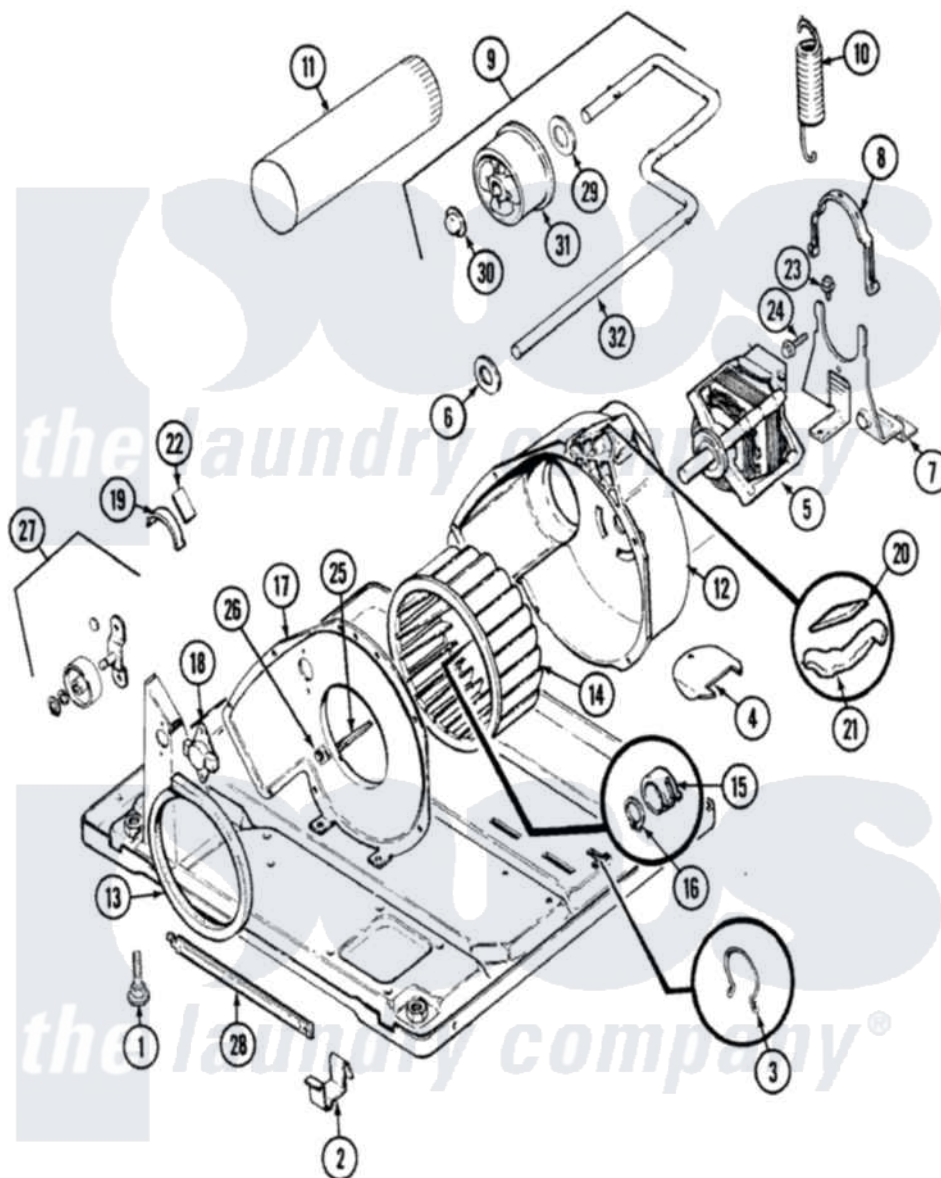

Admiral LDEA200ACL 03 - MOTOR & DRIVE

Admiral [Residential Admiral LDEA200ACL Dryer Parts](#) Parts Diagram 03 - MOTOR & DRIVE
 Click on the part number to view part

Item	Original Part Number	Replaced By	Status	Part Description
1	63-5519		Not Available	LEG, LEVELING
2	53-0120			Clip, Front Panel
3	25-7027	16515		Clip
4	25-7741	W10116760		Screw
"	53-1921			Shield, Wiring
5	53-2275	W10410996		Motor-Drve
"	31001015	W10410996		Motor-Drve
6	25-7815			Washer
7	25-7811		Not Available	SCREW
"	53-1932	31001570		Bracket, Motor
8	53-0214	660658		Clamp, Motor Mounting 343481 685441
9	53-2287			Idler Assembly
10	53-2209	31001465		Spring, Idler
11	25-2134	W10116760		Screw
"	53-0134			Duct, Exhaust
12	53-1801			Housing, Blower

13	53-0203	12001324	Duct Kit, Collector
14	31001043		Wheel, Blower
"	53-0106		Blower Wheel
15	25-7823	312967	Clamp, Blower Housing
16	25-7855		Ring, Retaining
17	53-1934		Cover, Blower Housing
"	25-7807	33002917	Screw, No.10-16
18	25-2134	W10116760	Screw
"	53-1107		Thermostat, Control
19	53-2273	31001470	Glide, Tumbler
"	LA-1006		Glide Kit, Tumbler
20	53-0724	31001356	Pad, Glide
21	53-2272	31001469	Glide, Tumbler
22	53-1684	31001356	Pad, Glide
23	25-7699	Not Available	STRAIN RELIEF
24	25-7732	681414	Screw, 10AB X 1/2
"	25-7674		Screw
25	53-1026		Guide, Vane Inlet
26	25-3457		Screw, Sems
27	LA-1007	12002126	Reinforcement Brace/Glide Kit
"	LA-1008		Rr Roller Kit
28	53-1625		Brace, Tumbler Support
29	25-7815		Washer
30	25-7957		Pushnut
31	53-1628	31001344	Pulley, Idler
32	53-2250	53-2287	Idler Assembly