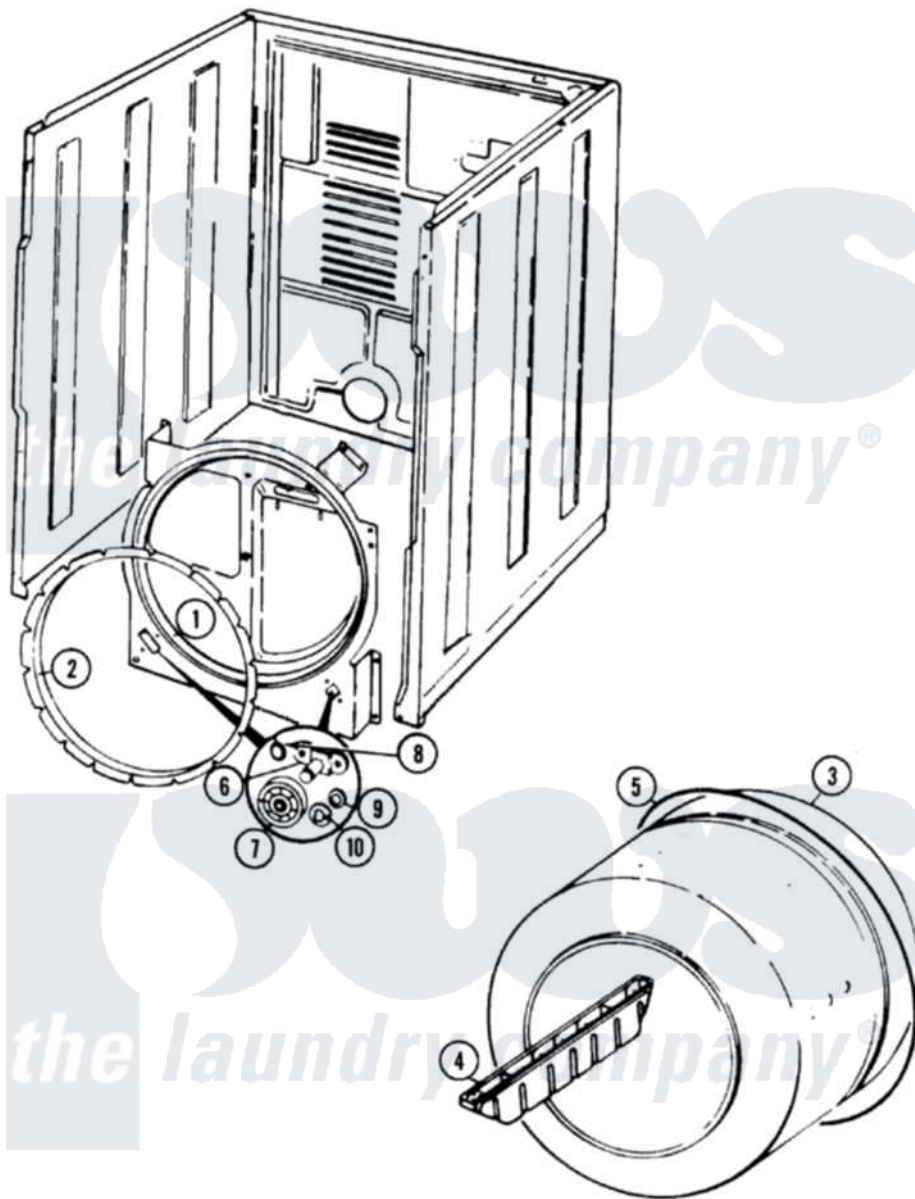

Admiral LDEA200ACL 04 - TUMBLER

Admiral [Residential Admiral LDEA200ACL Dryer Parts](#) Parts Diagram 04 - TUMBLER
 Click on the part number to view part

Item	Original Part Number	Replaced By	Status	Part Description
1	53-1703	LA-1054		Dryer Bulkhead Kit
"	25-7733	681414		Screw, 10AB X 1/2
2	53-0281	31001747		Seal Assembly
3	53-0178	53-1250		Cylinder
4	53-0117		Not Available	BAFFLE, GRAY
"	25-7759	3196164		Screw
5	LA-1006			Glide Kit, Tumbler
"	53-1589	341241		Belt
6	53-0197			Support Assembly-Cylinder Rear
"	25-7101	3351614		Screw, Gearcase Cover Mounting
7	53-1578	31001096		Roller
8	25-7813			Spacer
9	25-7814			Washer
10	LA-1008			Rr Roller Kit
"	25-7854			Ring, Retaining