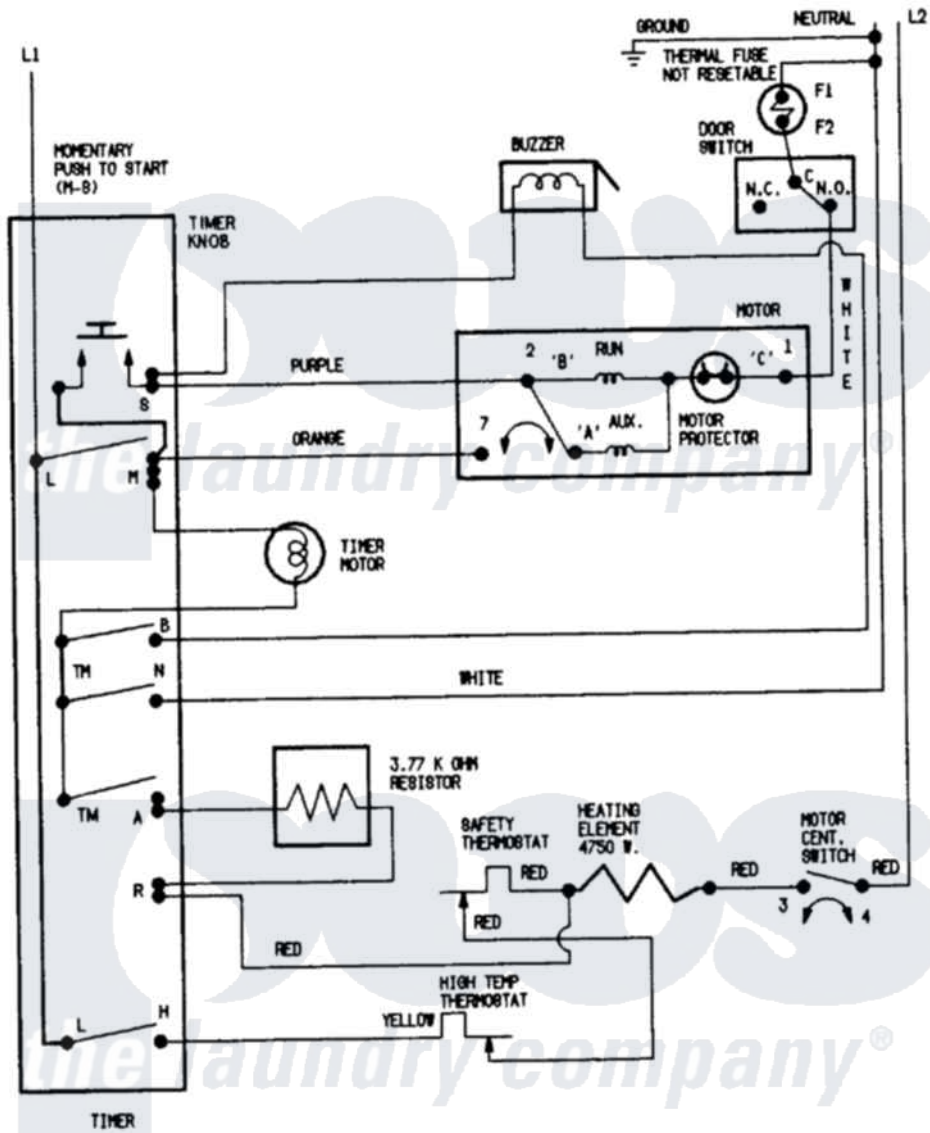

# Admiral LDEA200ACL 05 - WIRING INFORMATION

CONNECT DRYER TO 120/240 V.A.C., 60 HZ. INDIVIDUAL BRANCH CIRCUIT PROTECTED BY MAXIMUM 30 A. FUSES. ALWAYS GIVE THE SERIAL & MODEL NUMBERS WHEN WRITING ABOUT THIS DRYER OR ORDERING PARTS

Admiral [Residential Admiral LDEA200ACL Dryer Parts](#) Parts Diagram 05 - WIRING INFORMATION  
 Click on the part number to view part

Item	Original Part Number	Replaced By	Status	Part Description
NI	15001202		Not Available	WIRING INFORMATION