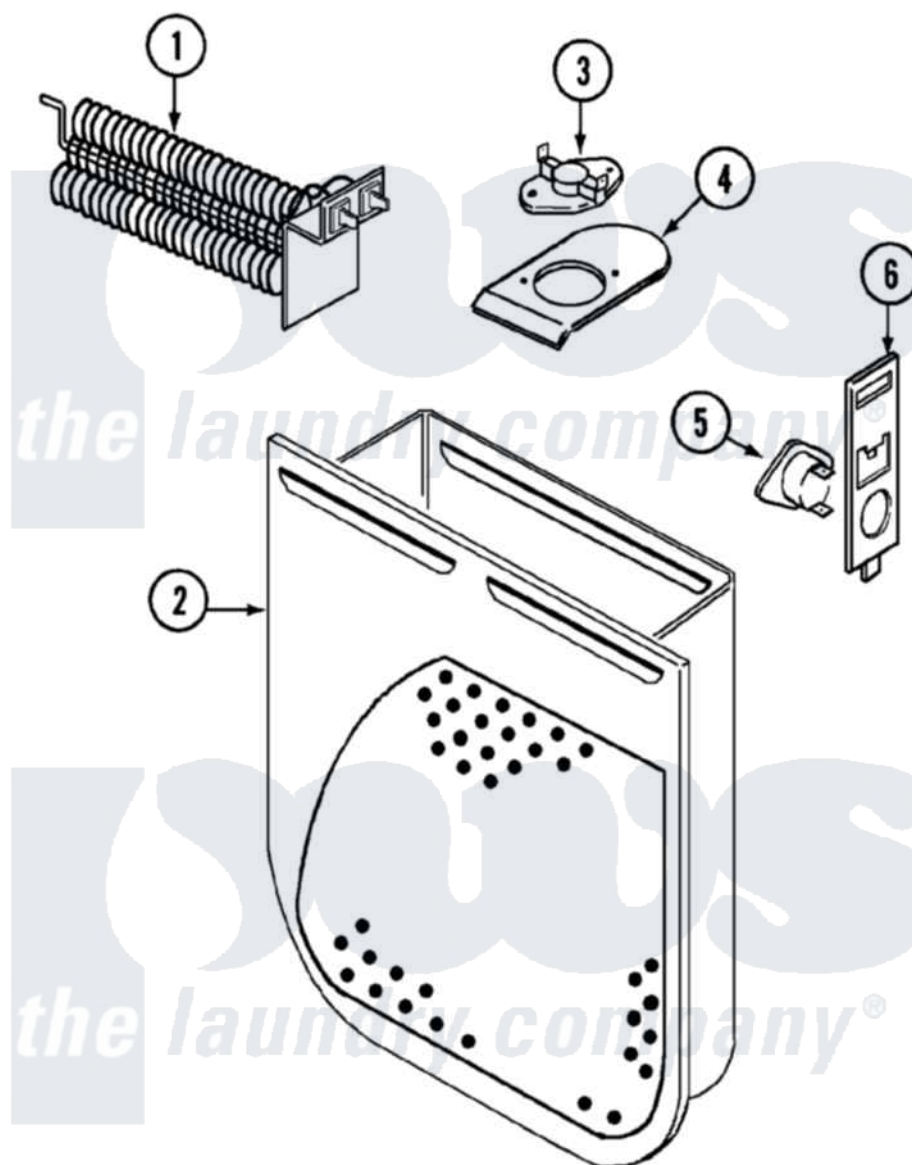

Admiral LDEA400ACM 04 - HEATER (LDEA400ACM)

Admiral [Residential Admiral LDEA400ACM Dryer Parts](#) Parts Diagram 04 - HEATER (LDEA400ACM)
 Click on the part number to view part

Item	Original Part Number	Replaced By	Status	Part Description
1	53-1641	LA-1044		Element
"	25-7863			Screw
2	53-1232			Heater Housing Assembly
"	25-7819	M0217225		Screw
3	53-0771			Thermostat, Hi-Limit
"	25-3083	212951		Screw, No.6-32 X 1/4 Inch
4	53-0285			Bracket, Thermostat
"	25-7741	W10116760		Screw
5	LA-1053			Fuse Kit, Thermal
6	53-1181			Bracket, Thermal Fuse