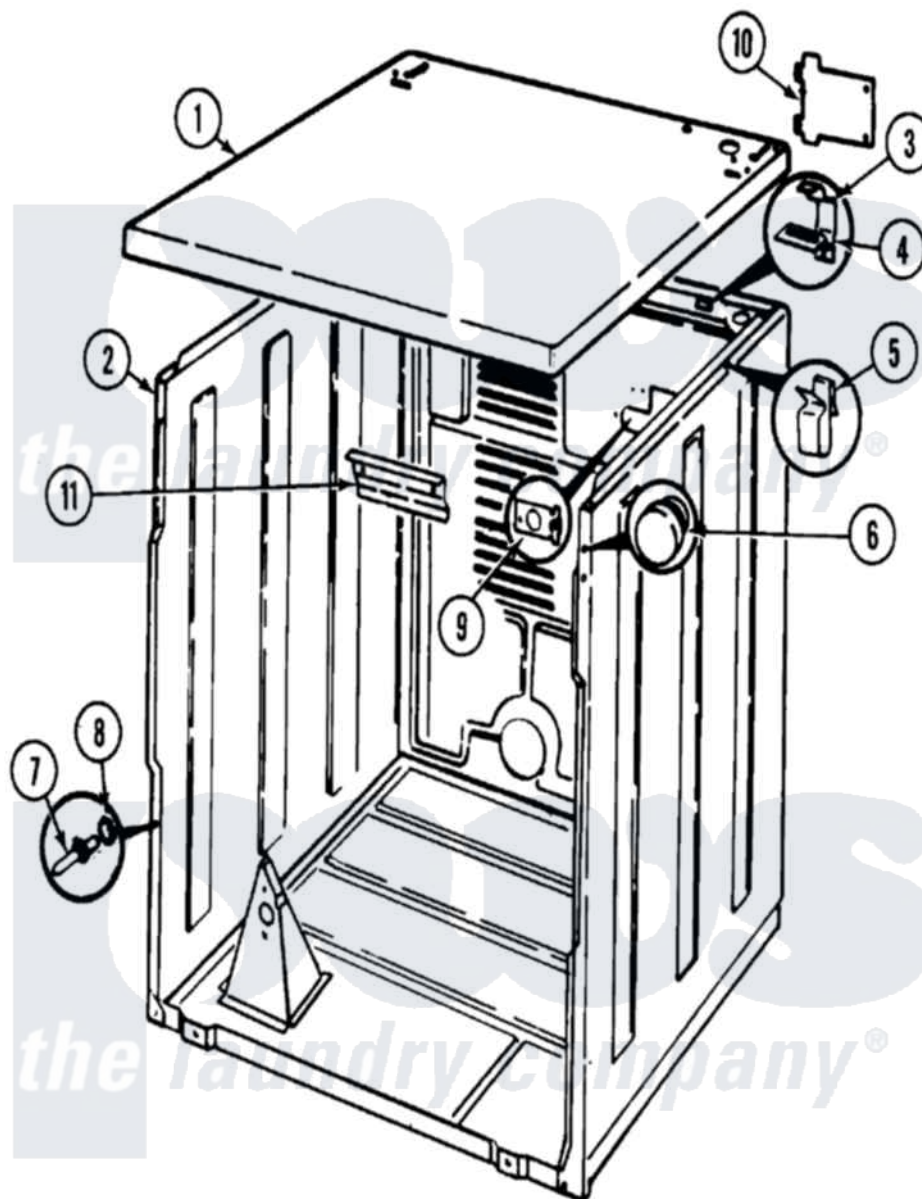

Admiral LDEA500ACW 01 - CABINET

Admiral [Residential Admiral LDEA500ACW Dryer Parts](#) Parts Diagram 01 - CABINET
 Click on the part number to view part

Item	Original Part Number	Replaced By	Status	Part Description
1	53-2435		Not Available	TOP, CABINET
2	53-2559	31001714		Cabinet And Base Assembly
3	63-5712			Hinge, Cabinet Top
4	33-0930			Pad, Top Hinge
"	25-3092	90767		Screw, 8A X 3/8 HeX Washer Head Tapping
5	25-3034			Clip, Wiring
6	33-2653			Bumper, Cabinet
7	53-0643			Pin, Locator
8	53-0200			Sleeve, Locator Pin
"	25-0224	3400029		Nut, Adapter Plate
9	53-0284			Cover, Terminal
10	53-0136			Cover, Supply Cord
"	25-7857	90767		Screw, 8A X 3/8 HeX Washer Head Tapping
11	53-2350			Shield, Heat
"	25-3457			Screw, Sems