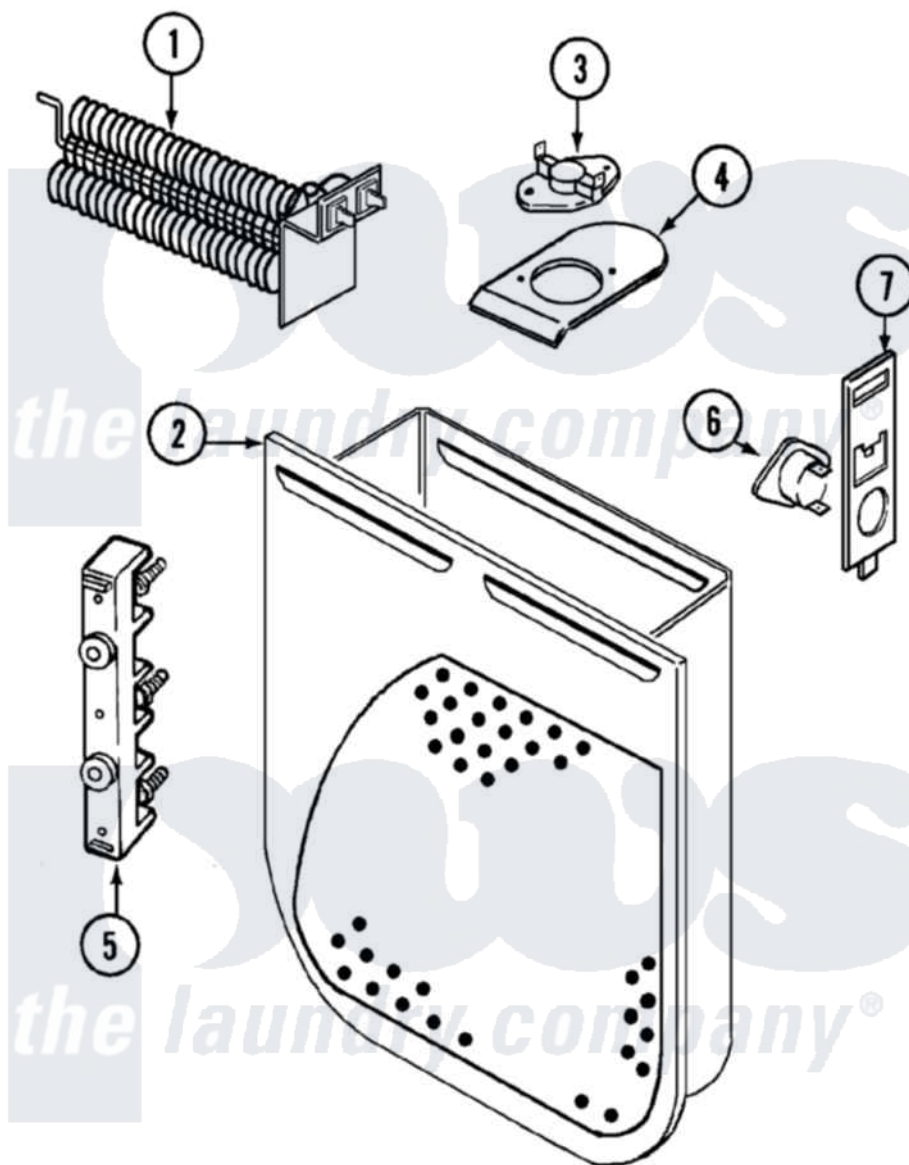

Admiral LDEA500ACW 04 - HEATER

Admiral [Residential Admiral LDEA500ACW Dryer Parts](#) Parts Diagram 04 - HEATER
 Click on the part number to view part

| Item | Original Part Number | Replaced By | Status | Part Description |
|------|-------------------------|---------------------------|---------------|---------------------------|
| 1 | 25-7863 | | | Screw |
| " | 53-1641 | LA-1044 | | Element |
| 2 | 25-7819 | M0217225 | | Screw |
| " | 53-1232 | | | Heater Housing Assembly |
| 3 | 53-0771 | | | Thermostat, Hi-Limit |
| " | 25-3083 | 212951 | | Screw, No.6-32 X 1/4 Inch |
| 4 | 53-0285 | | | Bracket, Thermostat |
| " | 25-7741 | W10116760 | | Screw |
| 5 | 53-0965 | | Not Available | STRAP, GROUND |
| " | 25-0027 | 112432 | | Nut |
| " | 25-7803 | 3400074 | | Screw |
| " | 25-6124 | | Not Available | NUT |
| " | 25-3123 | | Not Available | WASHER, CUP |
| " | 25-3122 | | | Washer, Flat |
| " | 53-0166 | 53-1518 | | Block, Terminal |
| 6 | 53-1182 | | | Fuse, Thermal |