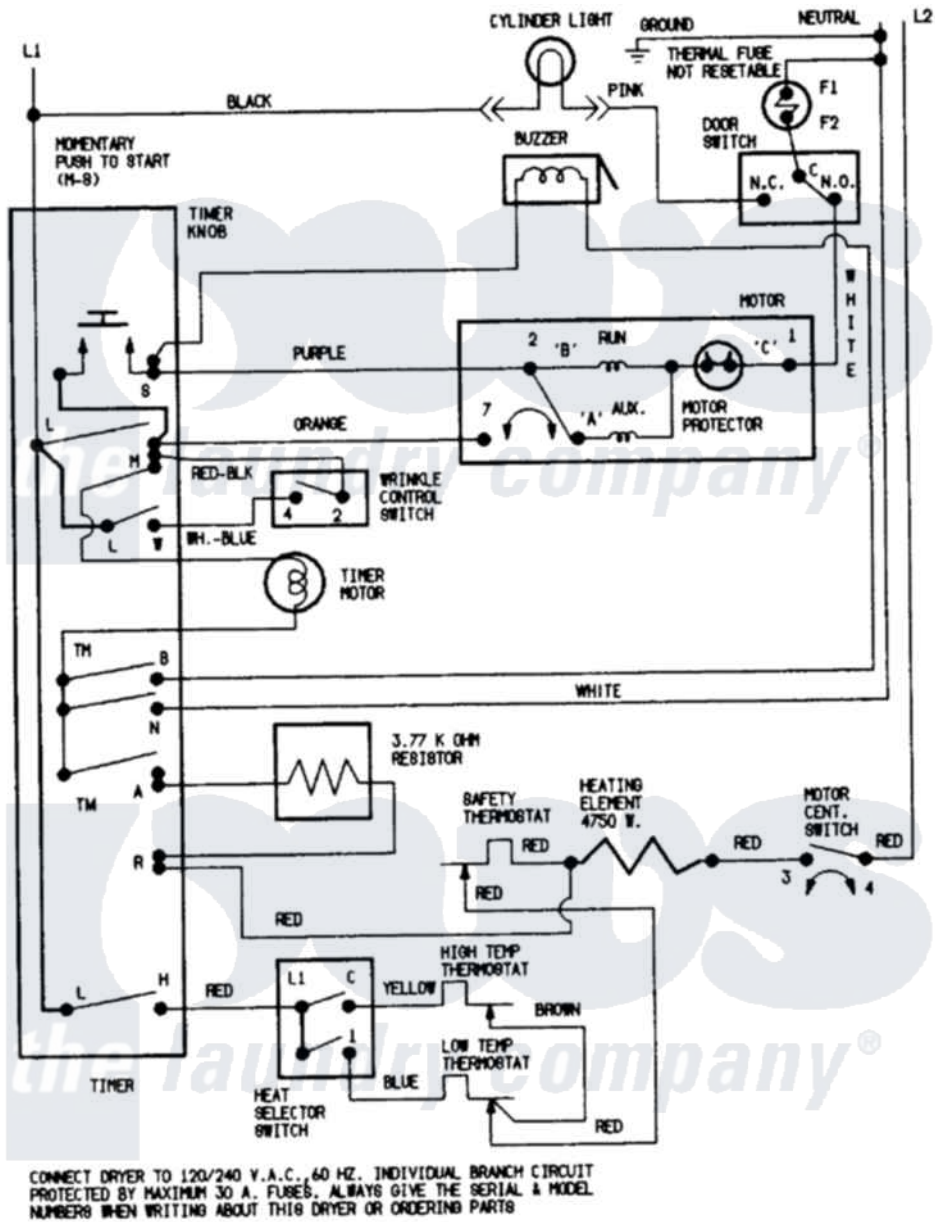

Admiral LDEA500ACW 07 - WIRING INFORMATION

Admiral Residential Admiral LDEA500ACW Dryer Parts Parts Diagram 07 - WIRING INFORMATION
 Click on the part number to view part

Item	Original Part Number	Replaced By	Status	Part Description
NI	15001211		Not Available	WIRING INFORMATION