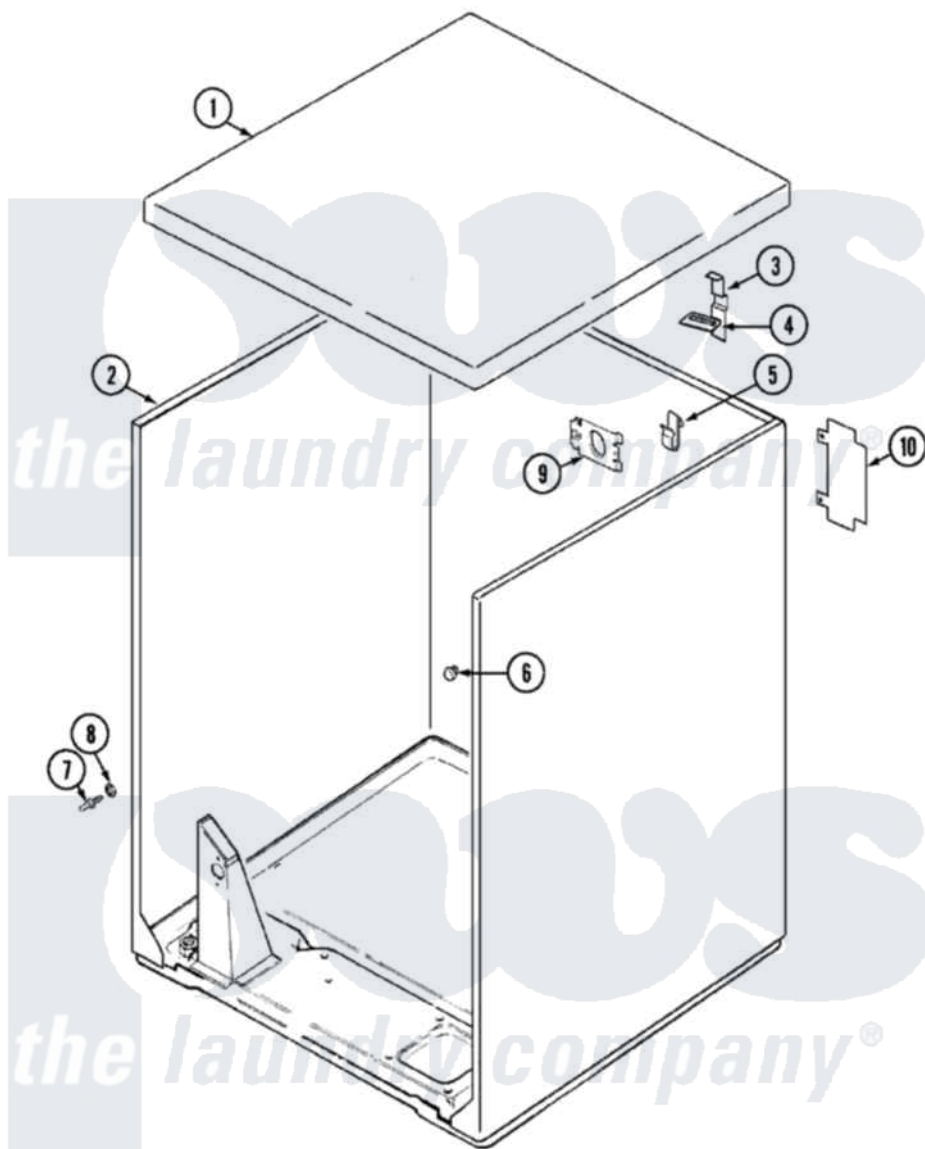

# Admiral LDGA100BAE 01 - CABINET (BAx)

Admiral [Residential Admiral LDGA100BAE Dryer Parts](#) Parts Diagram 01 - CABINET (BAx)

[Click on the part number to view part](#)

Item	Original Part Number	Replaced By	Status	Part Description
1	53-2435		Not Available	TOP, CABINET
2	53-2147	<a href="#">31001714</a>		Cabinet And Base Assembly
3	<a href="#">63-5712</a>			Hinge, Cabinet Top
4	<a href="#">33-0930</a>			Pad, Top Hinge
"	25-3092	<a href="#">90767</a>		Screw, 8A X 3/8 HeX Washer Head Tapping
5	<a href="#">25-3034</a>			Clip, Wiring
6	<a href="#">33-2653</a>			Bumper, Cabinet
7	<a href="#">53-0643</a>			Pin, Locator
8	<a href="#">53-0200</a>			Sleeve, Locator Pin
"	25-0224	<a href="#">3400029</a>		Nut, Adapter Plate
9	53-0135		Not Available	SUPPORT, POWER CORD
10	<a href="#">53-0284</a>			Cover, Terminal
"	25-7857	<a href="#">90767</a>		Screw, 8A X 3/8 HeX Washer Head Tapping