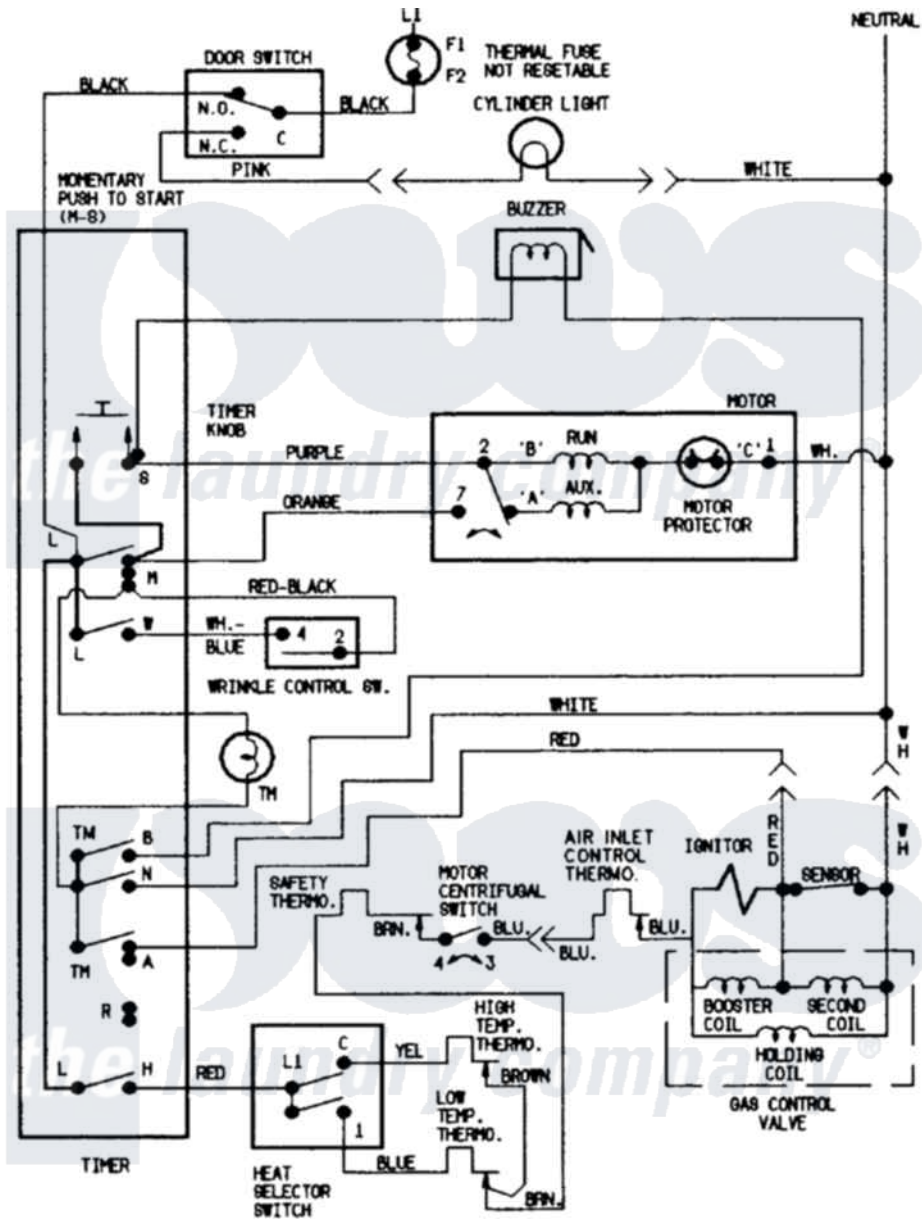

Admiral LDGA500AAL 05 - WIRING INFORMATION

Admiral Residential Admiral LDGA500AAL Dryer Parts Parts Diagram 05 - WIRING INFORMATION
 Click on the part number to view part

Item	Original Part Number	Replaced By	Status	Part Description
NI	15001212		Not Available	WIRING INFORMATION