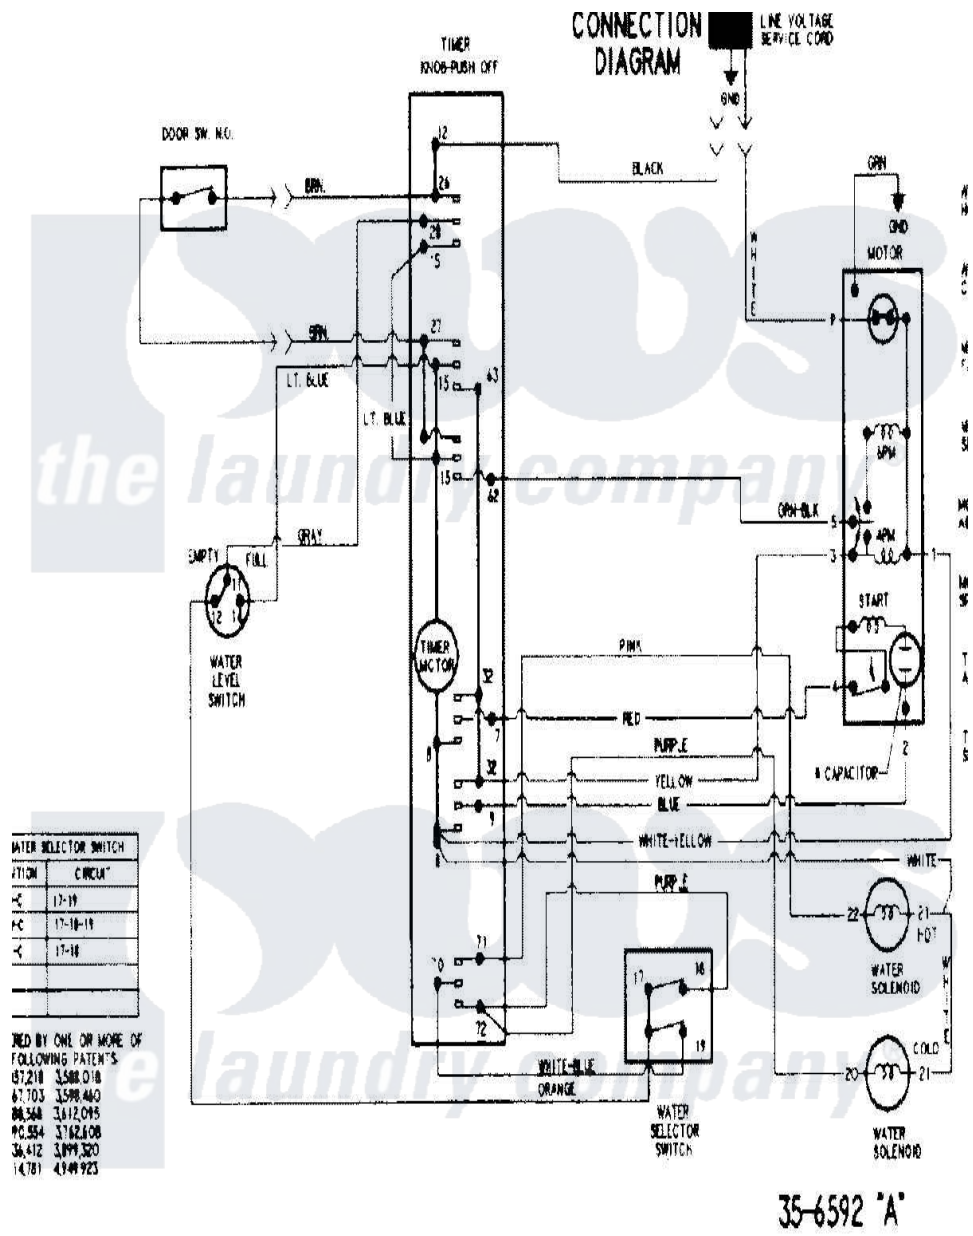

Admiral LNC6760B71 11 - WIRING INFORMATION (SERIES 20)

Admiral Residential Admiral LNC6760B71 Washer Parts Parts Diagram 11 - WIRING INFORMATION (SERIES 20)
 Click on the part number to view part

Item	Original Part Number	Replaced By	Status	Part Description
NI	15003216		Not Available	WIRING INFORMATION