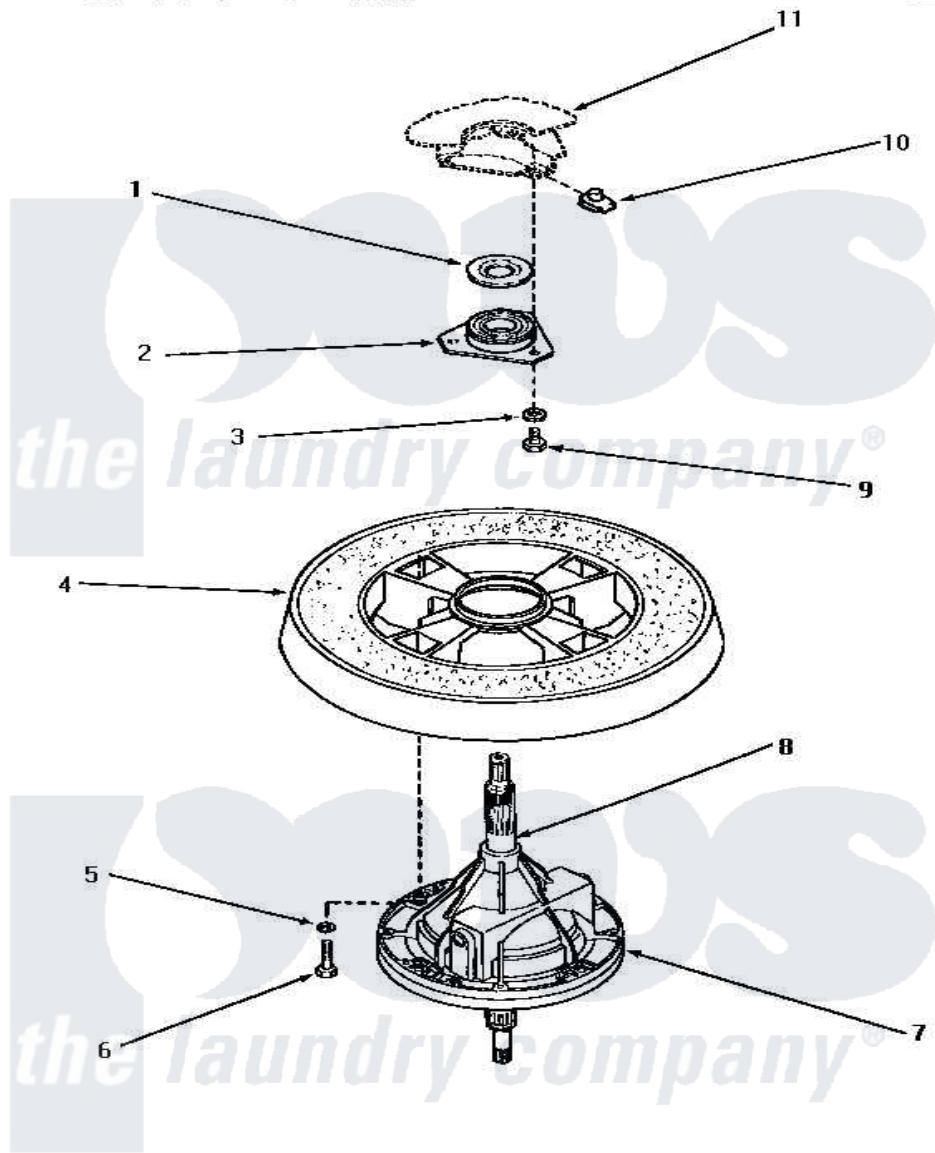

Amana AA6121 19 - TRANSMISSION ASSY & BALANCE RING

TRANSMISSION ASSEMBLY AND BALANCE RING

Amana [Residential Amana AA6121 Washer Parts](#) Parts Diagram 19 - TRANSMISSION ASSY & BALANCE RING
 Click on the part number to view part

Item	Original Part Number	Replaced By	Status	Part Description
1	27187			Flinger
2	27182	40004201P		Main Bearing Assembly
3	04366			Lockwasher, 5/16intshkp
4	Y29117		Not Available	ASSY, BALANCE RING-COMPL
5	02431			Lockwasher, 1/4 Ext Shk
6	27200		Not Available	CAP SCREW
7	33227	33227P		Assembly- Tran
8	27604P			Never-Seeze 1 Oz Tube
9	01355		Not Available	SCREW
10	27222			Nut, Retainer 5/16-18
11	Y00000000		Not Available	SEE NOTE OUTER TUB