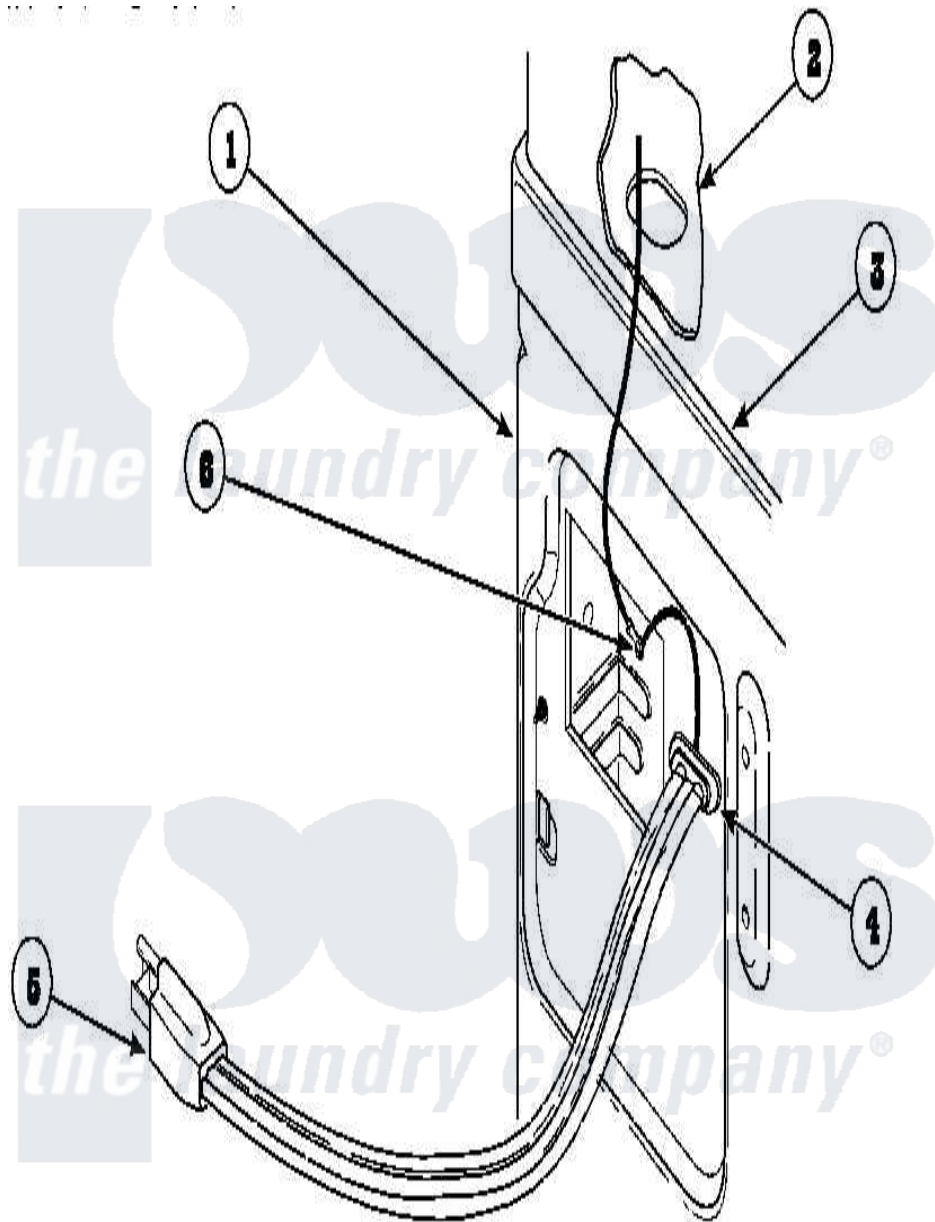

# Amana AGM429L2 (BOM: PAGM429L2) 15 - POWER CORDS

Amana Residential Amana AGM429L2 (BOM: PAGM429L2) Washer Parts Parts Diagram 15 - POWER CORDS  
 Click on the part number to view part

Item	Original Part Number	Replaced By	Status	Part Description
1	500001P		Not Available	(ADD LETTER BEFORE "P" IN PART
2	500343		Not Available	PANEL, BACK(HOME HOOD)
3	500085P		Not Available	(ADD LETTER L-L, W-W TO PART N
4	21903	<a href="#">211881</a>		Grommet, Cord Part Not Used- Gas Models Only
5	Y56222	<a href="#">27001142</a>		Cord, Power
6	501668	<a href="#">503688</a>		Screw, 10B-16 X .34 I
"	<a href="#">20530</a>			Screw, 10-24 x 3/8 Hex