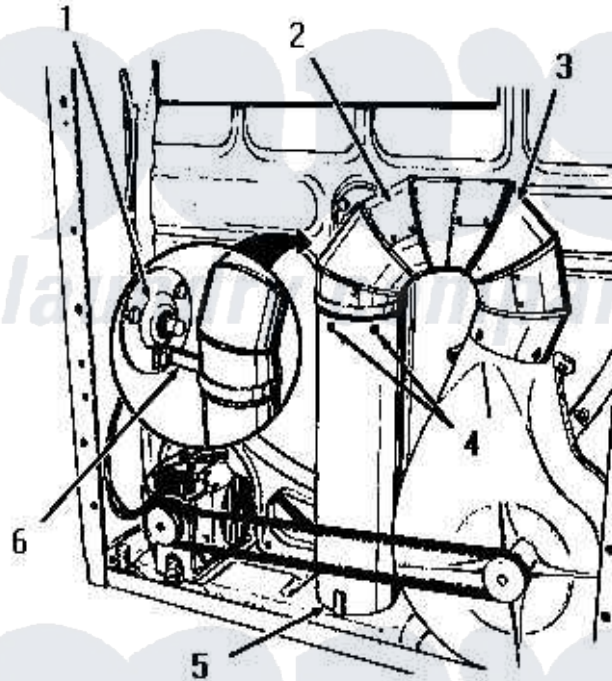

Amana DG3261 03 - 160P3 BOTTOM EXHAUST DEFLECTOR KIT

160P3 BOTTOM EXHAUST DEFLECTOR KIT

[Amana Residential Amana DG3261 Washer Parts](#) Parts Diagram 03 - 160P3 BOTTOM EXHAUST DEFLECTOR KIT
 Click on the part number to view part

Item	Original Part Number	Replaced By	Status	Part Description
1	Y00000000		Not Available	SEE NOTE BEARING RETAINER
2	52699		Not Available	SHORT 90 DEGREES ELBOW
3	Y00000000		Not Available	SEE NOTE DRYER EXHAUST ELBOW -- (SUPPLIED WITH DRYER)
4	23222	3177991		Screw
5	52698		Not Available	EXHAUST TUBE
6	0052775	0057344		Suptop Burner
NI	160P3		Not Available	BOTTOM EXHAUST DEFLECTOR KIT