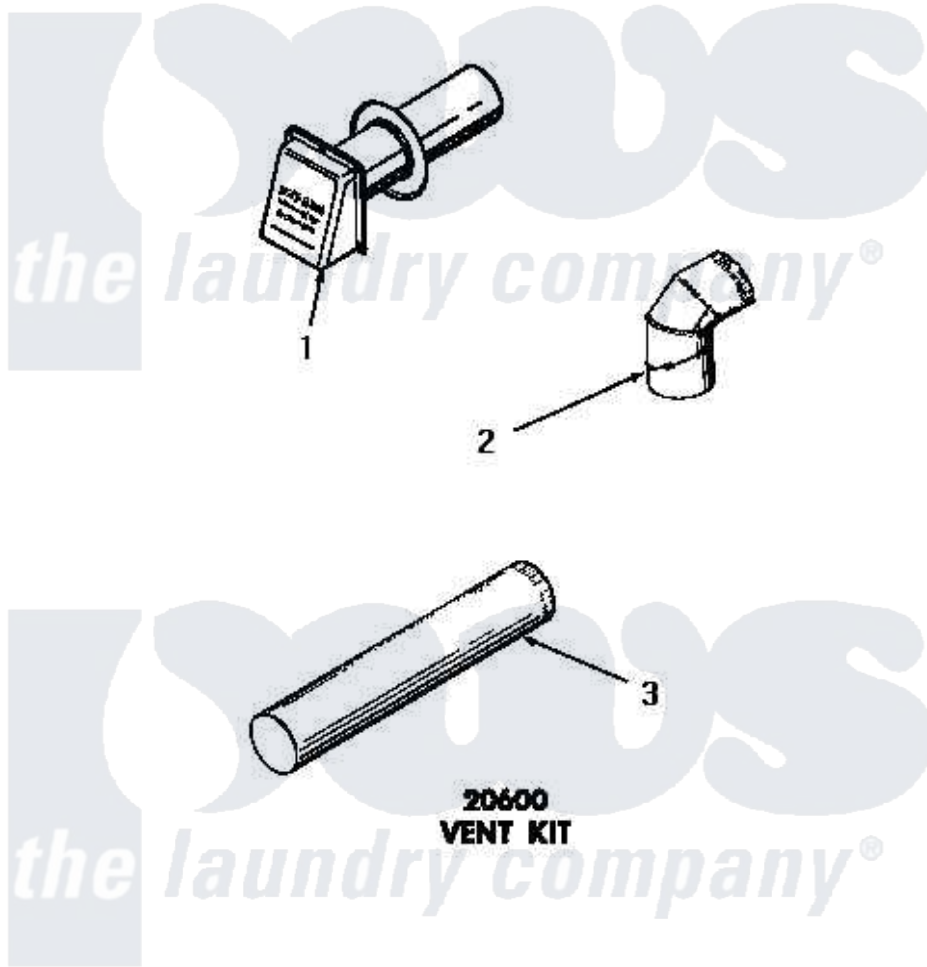

Amana DG3261 04 - 20600 VENT KIT

Amana [Residential Amana DG3261 Washer Parts](#) Parts Diagram 04 - 20600 VENT KIT
[Click on the part number to view part](#)

Item	Original Part Number	Replaced By	Status	Part Description
1	20601		Not Available	WEATHER HOOD
2	51917		Not Available	ELBOW
3	20602	20-602		Root Destroyer
NI	20600		Not Available	VENT KIT