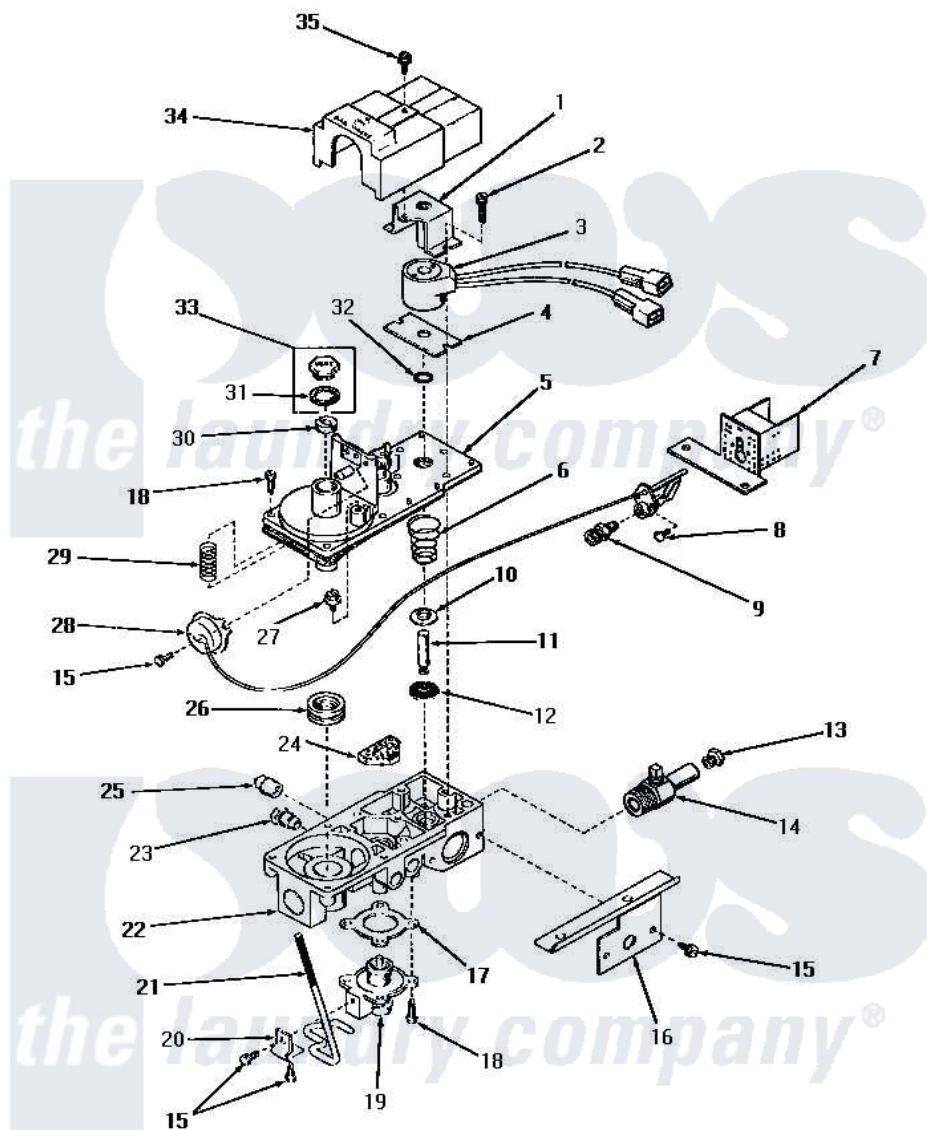

Amana DG3261 05 - 53377 GAS VALVE (NATURAL/MIXED GAS)

53377 GAS VALVE (NAT./MIXED GAS)

Amana [Residential Amana DG3261 Washer Parts](#) Parts Diagram 05 - 53377 GAS VALVE (NATURAL/MIXED GAS)
 Click on the part number to view part

Item	Original Part Number	Replaced By	Status	Part Description
1	53377B		Not Available	PLUNGER GUIDE AND BRACKET
2	53379C		Not Available	HEX HEAD SCREW
3	53377A		Not Available	COIL,BURNER
4	53377C		Not Available	PLATE
5	53377K		Not Available	VALVE COVER AND GASKET
6	53377Y		Not Available	VALVE SPRING
7	53377F		Not Available	PILOT SHIELD
8	53379F		Not Available	ROUND HEAD SCREW
9	53387			Orifice, NG
10	53377L		Not Available	STIFFENER
11	53377M		Not Available	PLUNGER SHAFT
12	53377N		Not Available	PLUNGER SEAT
13	51209		Not Available	ORIFICE,NG
14	53377W		Not Available	BURNER ORIFICE ADAPTER
15	53379D		Not Available	HEX HEAD SCREW

16	53377Q	Not Available	MOUNTING BRACKET
17	53377H	Not Available	GASKET
18	53379E	Not Available	HEX HEAD SCREW
19	53377G	Not Available	RESET VALVE
20	53377U	Not Available	CLAMP
21	53377J	Not Available	RESET LEVER
22	53377P	Not Available	VALVE BODY
23	53377V	Not Available	SCREW, COMPRESSION
24	53377T	Not Available	FILTER
25	20247		Plug, Pipe
26	52966R	Not Available	REGULATOR SEAT
27	53377Z	Not Available	HEX HEAD SCREW
28	53377E	Not Available	BURNER, PILOT
29	53377X	Not Available	REGULATOR SPRING
30	52966M	Not Available	REGULATOR SCREW
31	52966L	Not Available	GASKET
32	53377D	Not Available	O-RING
33	53558	Not Available	SCREW, VENT
34	53377S	Not Available	VALVE HOUSING
35	53379B	Not Available	HEX HEAD SCREW