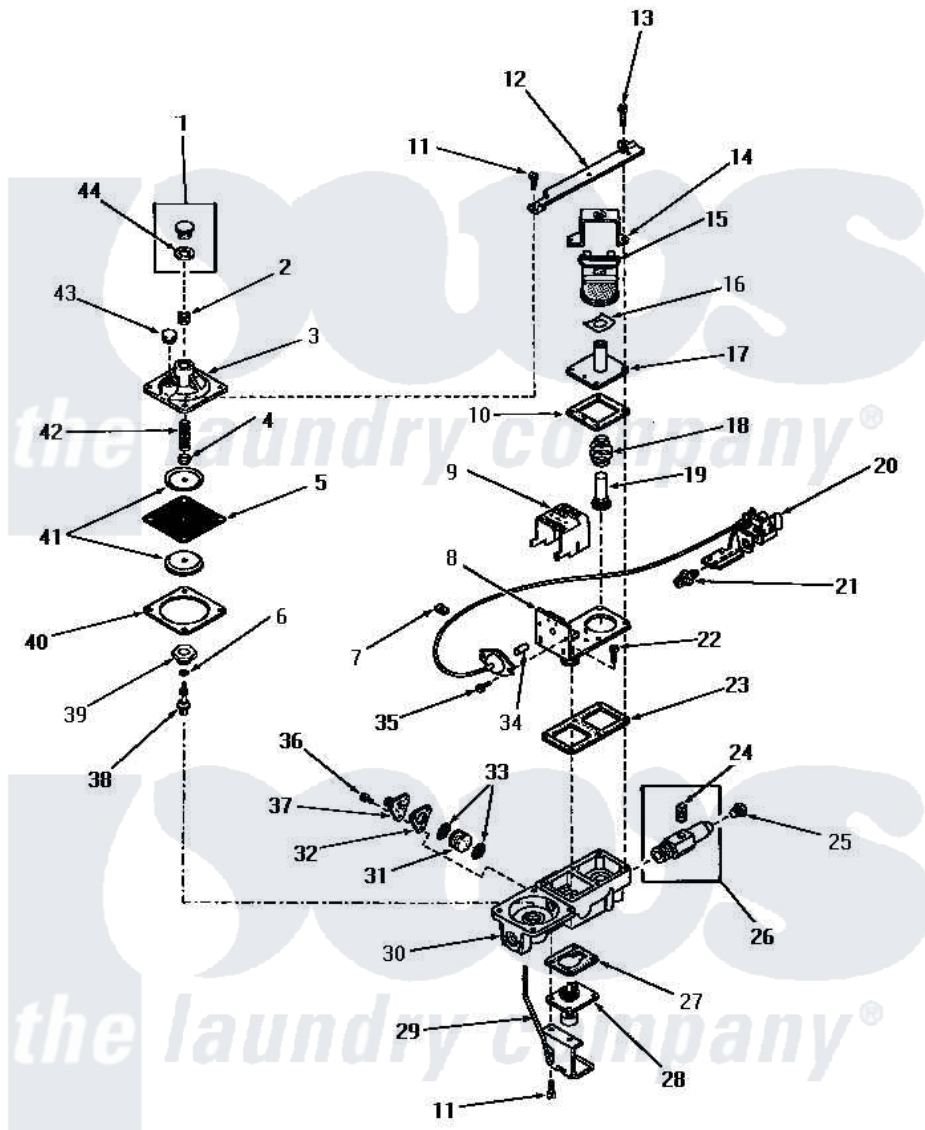

Amana DG3261 06 - 54488 GAS VALVE (NATURAL/MIXED GAS)

54488 GAS VALVE (NAT./MIXED GAS)

Amana [Residential Amana DG3261 Washer Parts](#) Parts Diagram 06 - 54488 GAS VALVE (NATURAL/MIXED GAS)
 Click on the part number to view part

Item	Original Part Number	Replaced By	Status	Part Description
1	Y0054476	D7431921Q		Gasket
2	54486C		Not Available	REGULATOR SCREW
3	51402Q		Not Available	REGULATOR COVER
4	51402V		Not Available	NUT
5	51402X		Not Available	DIAPHRAGM
6	51402Y		Not Available	GASKET
7	54486N		Not Available	CLAMP
8	54486D		Not Available	PILOT VALVE LATCH AND PLATE
9	54486G		Not Available	LATCH COVER
10	54486T		Not Available	GASKET
11	54486J		Not Available	SCREW
12	54485		Not Available	MOUNTING BRACKET
13	54486L		Not Available	SCREW
14	54486F		Not Available	COIL HOLD-DOWN BRACKET
15	54486A		Not Available	COIL,BURNER
16	51402G		Not Available	LEAF SPRING

17	54486U	Not Available	PLUNGER GUIDE
18	51999E	Not Available	SPRING
19	54486M	Not Available	PLUNGER
20	54484	Not Available	PILOT BURNER
21	54473	Not Available	ORIFICE,PILOT
22	54486J	Not Available	SCREW
23	54486R	Not Available	GASKET
24	20247		Plug, Pipe
25	51209	Not Available	ORIFICE,NG
26	0054480	Not Available	NET-PAN,DRAIN
27	54486S	Not Available	GASKET
28	54486Q	Not Available	RESET VALVE
29	54486E	Not Available	RESET LEVER AND BRACKET
30	54486B	Not Available	VALVE BODY
31	54486Y	Not Available	FILTER
32	54486W	Not Available	GASKET
33	54486X	Not Available	FILTER SCREEN
34	54486Z	Not Available	ACTUATING PIN
35	54486K	Not Available	SCREW
36	54486H	Not Available	SCREW
37	54486P	Not Available	OUTLET
38	51402AB	Not Available	REGULATOR PIN
39	51402AA	Not Available	REGULATOR PIN SEAT
40	51402Z	Not Available	GASKET
41	51402W	Not Available	DIAPHRAGM PLATE
42	51402U	Not Available	REGULATOR SPRING
43	54477	Not Available	CAP,VENT
44	0054474	Not Available	USE D7425607