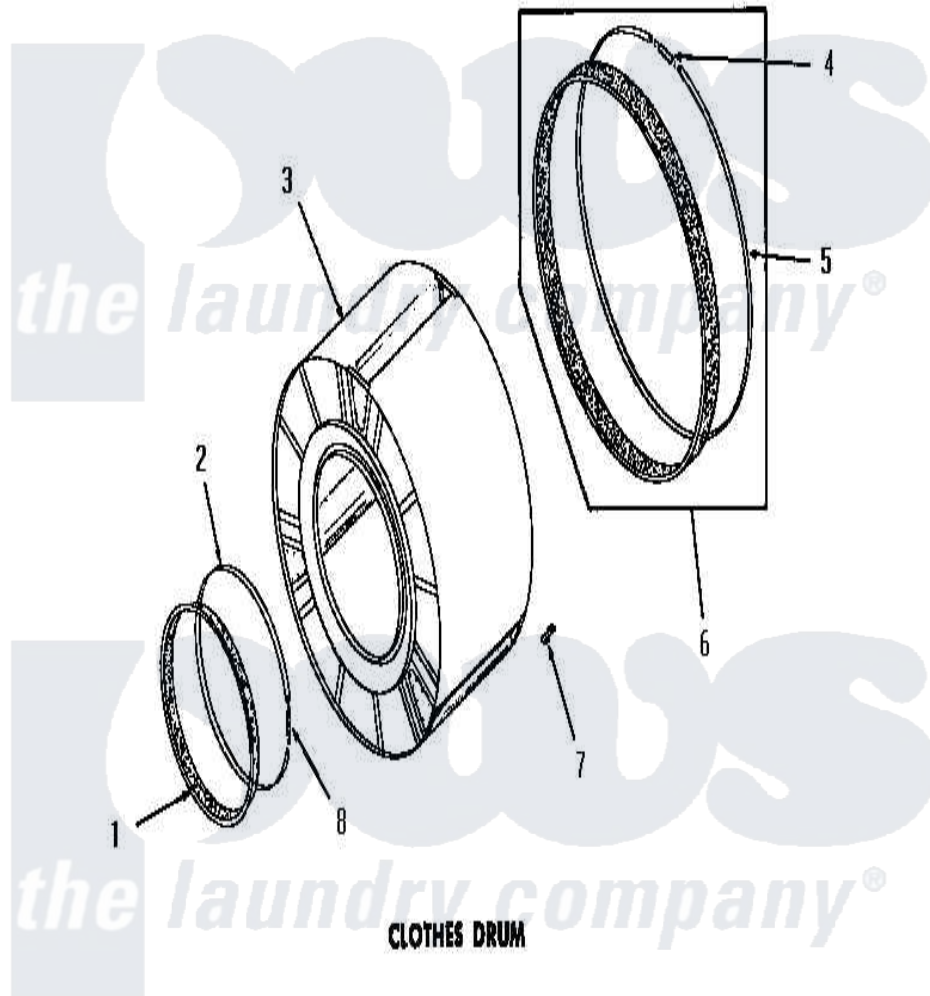

Amana DG3261 08 - CLOTHES DRUM

Amana [Residential Amana DG3261 Washer Parts](#) Parts Diagram 08 - CLOTHES DRUM
 Click on the part number to view part

Item	Original Part Number	Replaced By	Status	Part Description
1	51881			Seal, Front
2	50169			Strap, Retainer
3	53137	53137ENG		50/50 Solder
4	52310			Spring
5	50781			Strap, Seal
6	51883A			Assembly, Seal
7	51201		Not Available	CLIP
8	50168			Spring