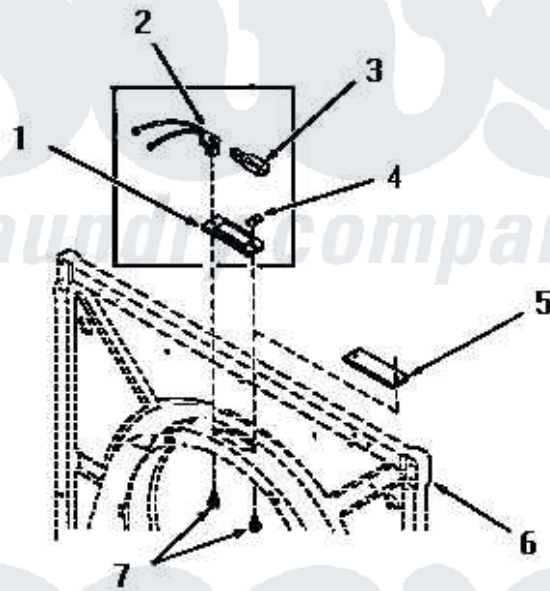

Amana DG3261 12 - DRUM LIGHT & COVER PLATE

**THROUGH SERIAL NUMBERS
3840284 AND 5893601**

[Amana Residential Amana DG3261 Washer Parts](#) Parts Diagram 12 - DRUM LIGHT & COVER PLATE
Click on the part number to view part

Item	Original Part Number	Replaced By	Status	Part Description
1	51070			Lens, Drum Light
2	Y51887		Not Available	BULB RECEPTACLE
3	21608	A3167501		Lamp Oven, Int.
4	Y51788		Not Available	SPEED NUT
6	Y00000000		Not Available	SEE NOTE FRONT FRAME AND AIR SHROUD
7	51784		Not Available	SCREW, 10B-16 X 1/2 HEX