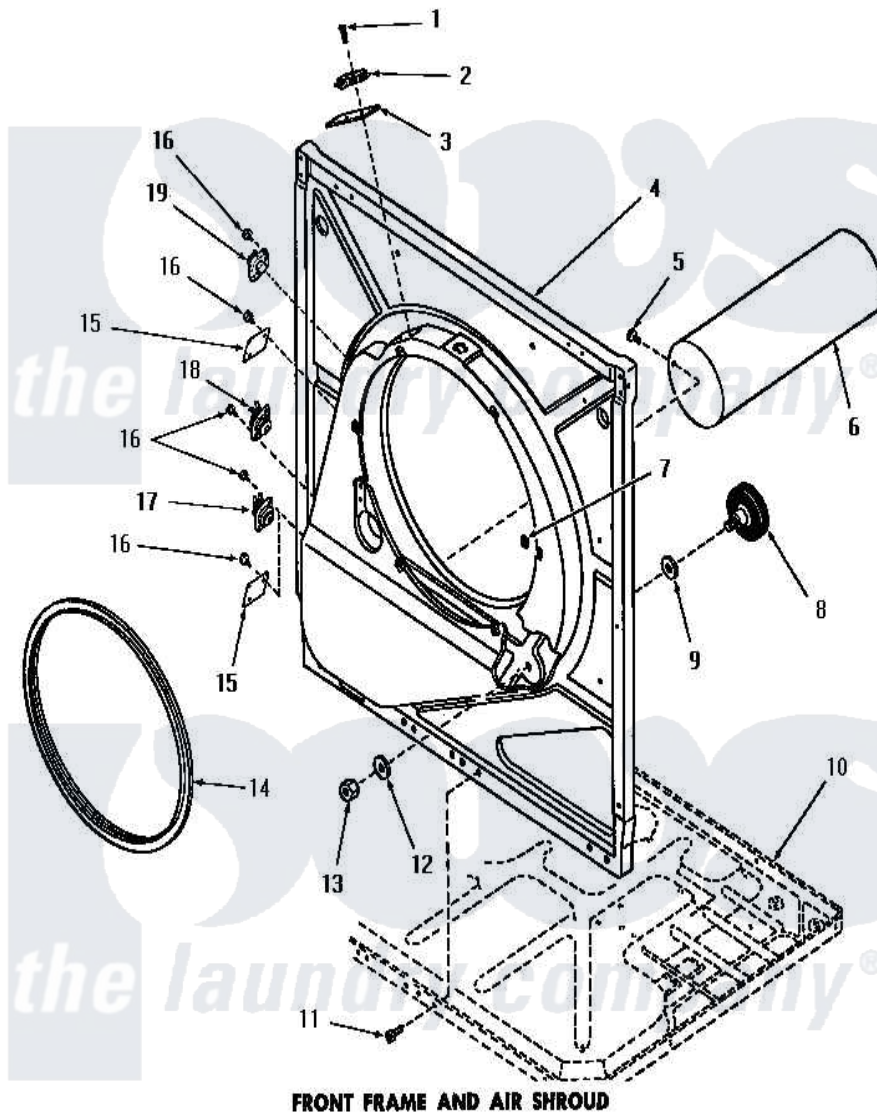

Amana DG3261 17 - FRONT FRAME & AIR SHROUD

FRONT FRAME AND AIR SHROUD

Amana Residential Amana DG3261 Washer Parts Parts Diagram 17 - FRONT FRAME & AIR SHROUD
 Click on the part number to view part

Item	Original Part Number	Replaced By	Status	Part Description
1	51783			Screw, 6b-20 X 7/8 HeX
2	Y51143		Not Available	SWITCH
3	52112			Insulation
4	51850		Not Available	FRONT FRAME AND AIR SHROUD
5	52150	489464		Screw
6	51821		Not Available	EXHAUST DUCT
7	52865		Not Available	SPEED NUT
8	53555	56285		Roller Cylinder
9	52123			Washer
10	Y00000000		Not Available	SEE NOTE FRAME BASE
11	51784		Not Available	SCREW, 10B-16 X 1/2 HEX
12	52122			Washer
13	52124		Not Available	NUT
14	51798		Not Available	GASKET
15	52550		Not Available	COVER PLATE
16	23222	3177991		Screw