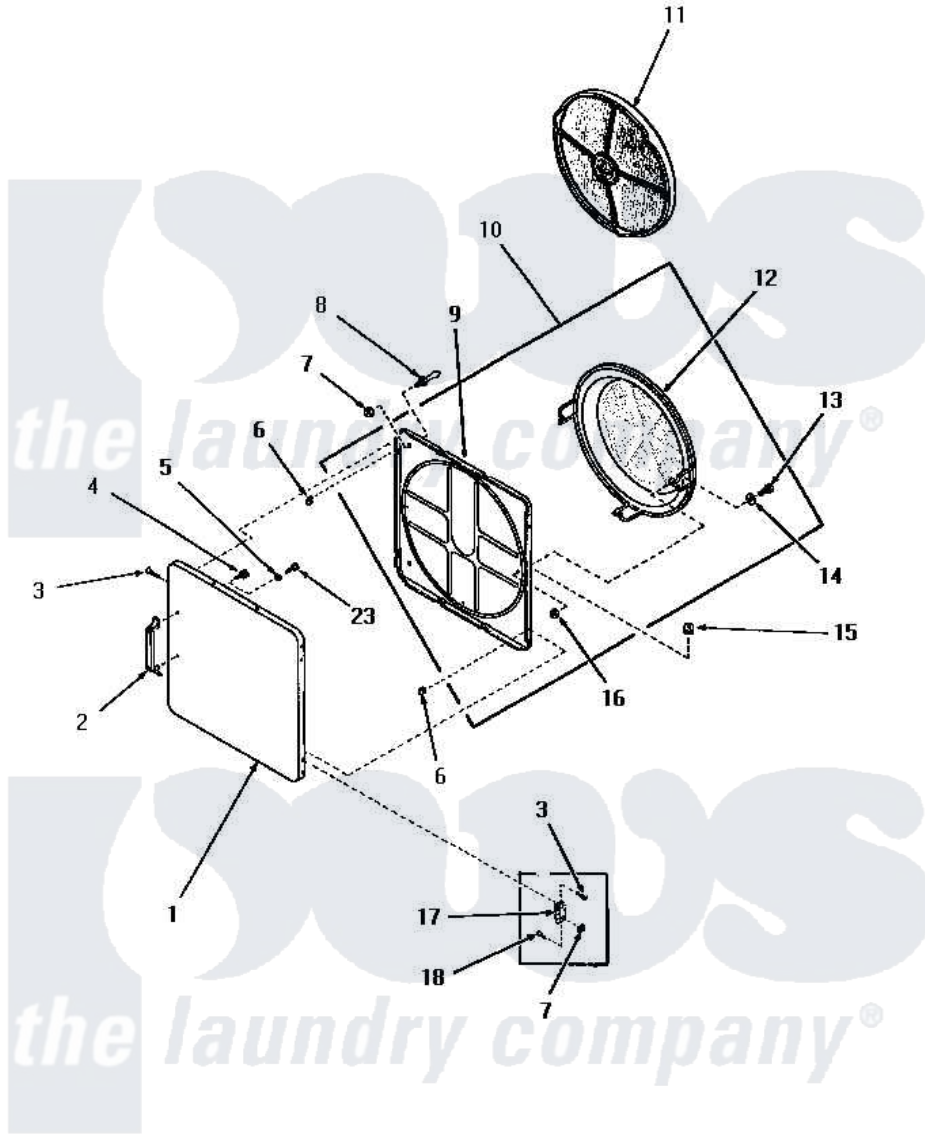

Amana DG3261 20 - LOADING DOOR (THRU SN 31V9368 & S66Y580)

LOADING DOOR
(Through Serial Nos. 31V9368 and S66Y580)

Amana [Residential Amana DG3261 Washer Parts](#) Parts Diagram 20 - LOADING DOOR (THRU SN 31V9368 & S66Y580)
Click on the part number to view part

Item	Original Part Number	Replaced By	Status	Part Description
1	52197A		Not Available	OUTER DOOR PANEL, AVOCADO
"	52197C		Not Available	OUTER DOOR PANEL, COPPERTONE
"	52197W		Not Available	OUTER DOOR PANEL, WHITE
"	52197H		Not Available	OUTER DOOR PANEL, HARVEST GOLD
3	52864	500226		Screw, 8b-16 x 5/8 Tap
5	Y20278		Not Available	LOCKWASHER
6	52865		Not Available	SPEED NUT
7	51236	488130		Nut
8	51992			Strike, Door
9	54730		Not Available	INNER DOOR PANEL
10	54738		Not Available	ASSY, HOUSING & PANEL
11	53002		Not Available	NO LONGER AVAILABLE
12	54731	54-731		Bake Element
13	24688		Not Available	CAP SCREW

14	Q6275	Not Available	WASHER
15	51858		Grommet
16	52566	27001225	Nut, Jam Mid Lock 1/4-20
17	70014		Hinge
18	22649		Screw, 8-32 X 13/32 FI