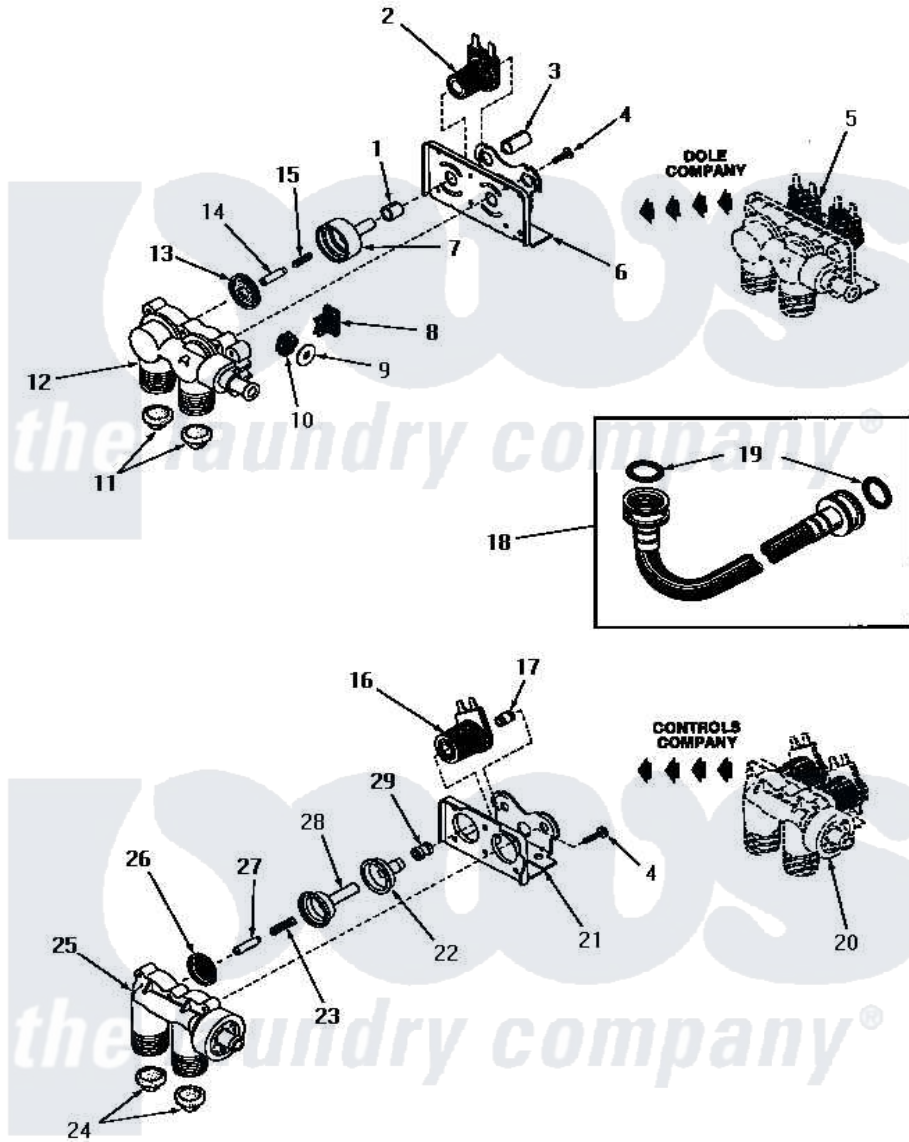

# Amana FA6310 01 - 25832 & 25833 MIXING VALVE ASSEMBLIES

**25832 and 25833 MIXING VALVE ASSEMBLIES**  
(See Page 18 for complete assembly)

Amana [Residential Amana FA6310 Washer Parts](#) Parts Diagram 01 - 25832 & 25833 MIXING VALVE ASSEMBLIES  
Click on the part number to view part

Item	Original Part Number	Replaced By	Status	Part Description
1	24129		Not Available	SLEEVE,SHORT
2	24126	<a href="#">33930</a>		Valve, Mixing
3	24128		Not Available	SLEEVE,LONG
4	25817C		Not Available	SCREW
5	Y00000000		Not Available	SEE NOTE MIXING VALVE ASSEMBLY
6	Y24127		Not Available	MOUNTING BRACKET
7	<a href="#">24130</a>			Guide, Armature
8	Y24135		Not Available	PLUG,FLOW REGULATOR
9	23224G		Not Available	DIFFUSER
10	<a href="#">23224C</a>			Regulator, Flow
11	24122	<a href="#">22002960</a>		Strainer, Washer Inlet
12	<a href="#">24125</a>			Body, Valve
13	24134		Not Available	DIAPHRAGM
14	24132		Not Available	ARMATURE
15	24131		Not Available	SPRING
16	24596A		Not Available	SOLENOID

17	25817M	Not Available	SOLENOID PLUG
18	20241	<a href="#">EZ20241</a>	20 x 24 x 1 Filter 1 Metal Side
19	20290	<a href="#">Y013783</a>	Washer, Inlet Hose
20	Y00000000	Not Available	SEE NOTE MIXING VALVE ASSEMBLY
21	25817B	Not Available	MOUNTING BRACKET
22	25817E	Not Available	SLEEVE, GUIDE xREPLACE
23	25817G	Not Available	SPRING
24	24122	<a href="#">22002960</a>	Strainer, Washer Inlet
25	24123	Not Available	VALVE BODY
26	25817K	Not Available	DIAPHRAGM
27	25817H	Not Available	ARMATURE
28	25817F	Not Available	ARMATURE GUIDE
29	25817D	Not Available	SLEEVE ADAPTER