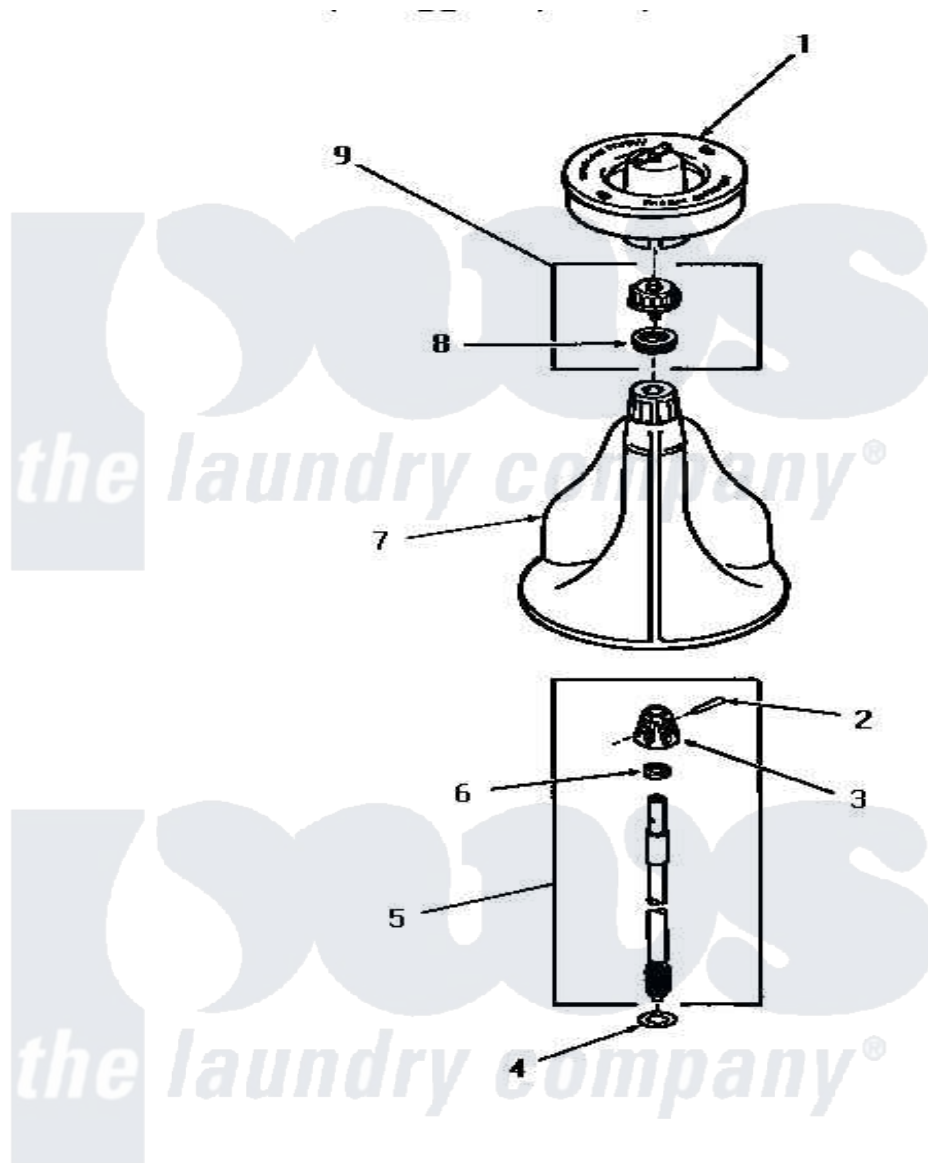

Amana FA6310 04 - AGITATOR, SHAFT & FABRIC SOFTENER DISP

AGITATOR, SHAFT AND FABRIC SOFTENER DISPENSER

Amana [Residential Amana FA6310 Washer Parts](#) Parts Diagram 04 - AGITATOR, SHAFT & FABRIC SOFTENER DISP
 Click on the part number to view part

Item	Original Part Number	Replaced By	Status	Part Description
1	23546		Not Available	ASSY,DISPENSER-FAB-SOF
2	20243			Pin, Taper
3	20056		Not Available	BLOCK, DRIVE
4	22135			Washer
5	21751	21751P		Assyshaft
6	20057	222T017P01		Washer FIB 21/32 ID X 1156 OD X 1/8
7	25975		Not Available	ASSY,AGITATOR
8	21036			Clip, Cable
9	26015			Assembly, Cap And Ring-Agitator
"	26014			Assembly, Cap And Ring-Agitator