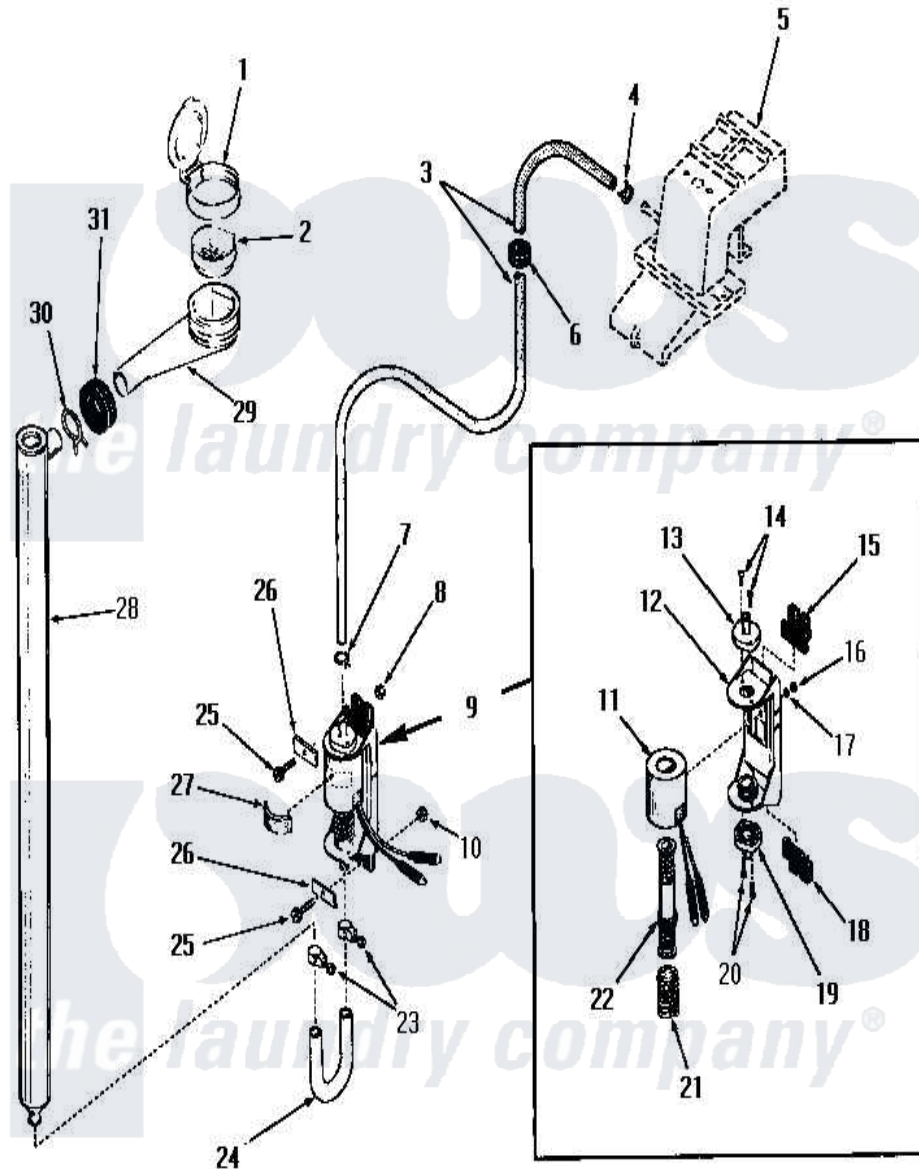

Amana FA6310 05 - BLEACH DISPENSER

Amana [Residential Amana FA6310 Washer Parts](#) Parts Diagram 05 - BLEACH DISPENSER
 Click on the part number to view part

Item	Original Part Number	Replaced By	Status	Part Description
1	22484		Not Available	BLEACH LID
2	21984			Cover, Dispenser
3	22300		Not Available	HOSE
4	23410		Not Available	HOSE CLAMP
5	Y00000000		Not Available	SEE NOTE WATER INLET
6	22299		Not Available	GROMMET
7	22295		Not Available	HOSE CLAMP
8	22001			Nut, 10-24 Nylon Hex BR
9	22337			Pump, Bleach
10	22001			Nut, 10-24 Nylon Hex BR
11	22337B		Not Available	COIL AND FRAME
12	22337A		Not Available	BASE
13	22337E		Not Available	HOSE CONNECTOR
14	51356		Not Available	SCREW,6-32 X 5/16 RD H
15	22337F		Not Available	ISOLATION MOUNT
16	22337G		Not Available	NUT

17	21735	Not Available	LOCKWASHER,No.10 INTSHKP
18	22337F	Not Available	ISOLATION MOUNT
19	22337E	Not Available	HOSE CONNECTOR
20	51356	Not Available	SCREW,6-32 X 5/16 RD H
21	22337D	Not Available	SPRING
22	22337C	Not Available	ARMATURE AND VALVE
23	24604	Not Available	HOSE CLAMP
24	22302	Not Available	HOSE
25	25989	Not Available	HEX HEAD SCREW
26	Y22287	Not Available	BLEACH PUMP BRACKET
27	25220	Not Available	BUMPER
28	22303	Not Available	TUBE,BLEACH
29	22377	Not Available	DISPENSER xREPLACE
30	Y03640	Not Available	CLAMP
31	20118	Not Available	GROMMET,1982 INV