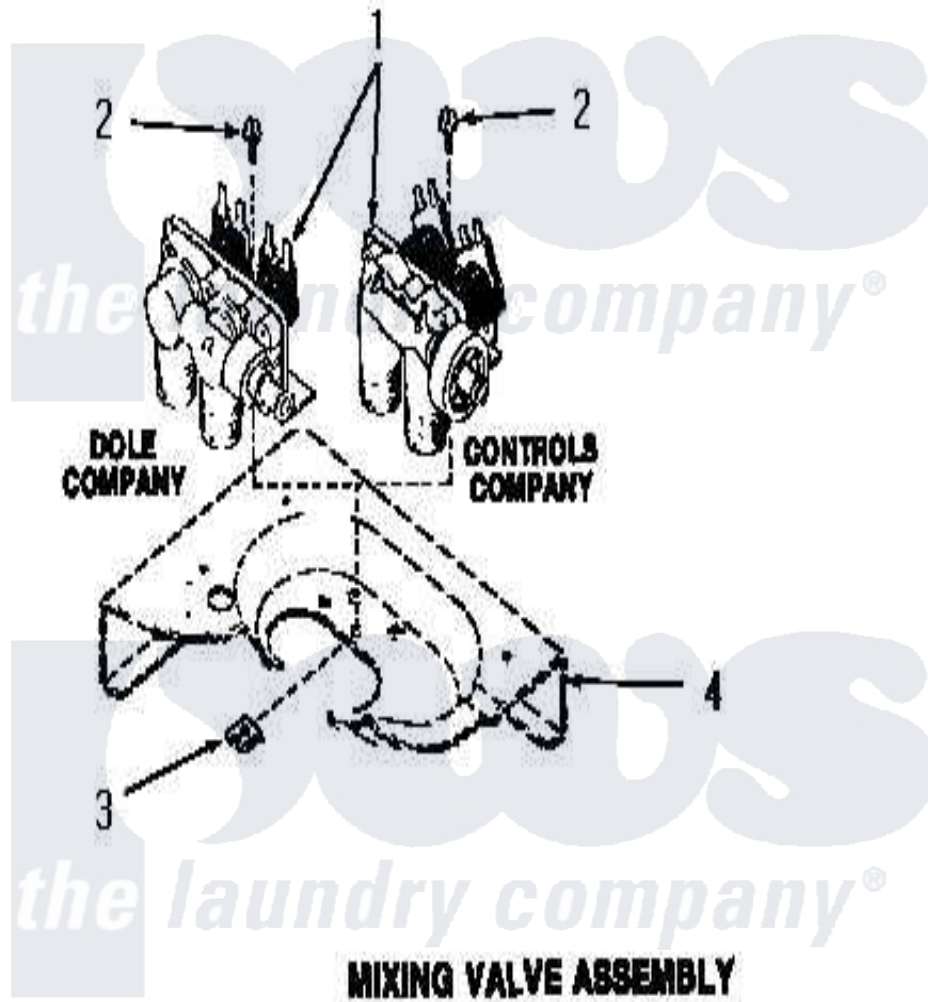

# Amana FA6310 14 - MIXING VALVE ASSY

Amana [Residential Amana FA6310 Washer Parts](#) Parts Diagram 14 - MIXING VALVE ASSY  
Click on the part number to view part

Item	Original Part Number	Replaced By	Status	Part Description
1	25832	<a href="#">205613</a>		Water Valve
2	23962	<a href="#">W10116760</a>		Screw
3	23277		Not Available	NUT,SPEED
4	Y00000000		Not Available	SEE NOTE CABINET TOP