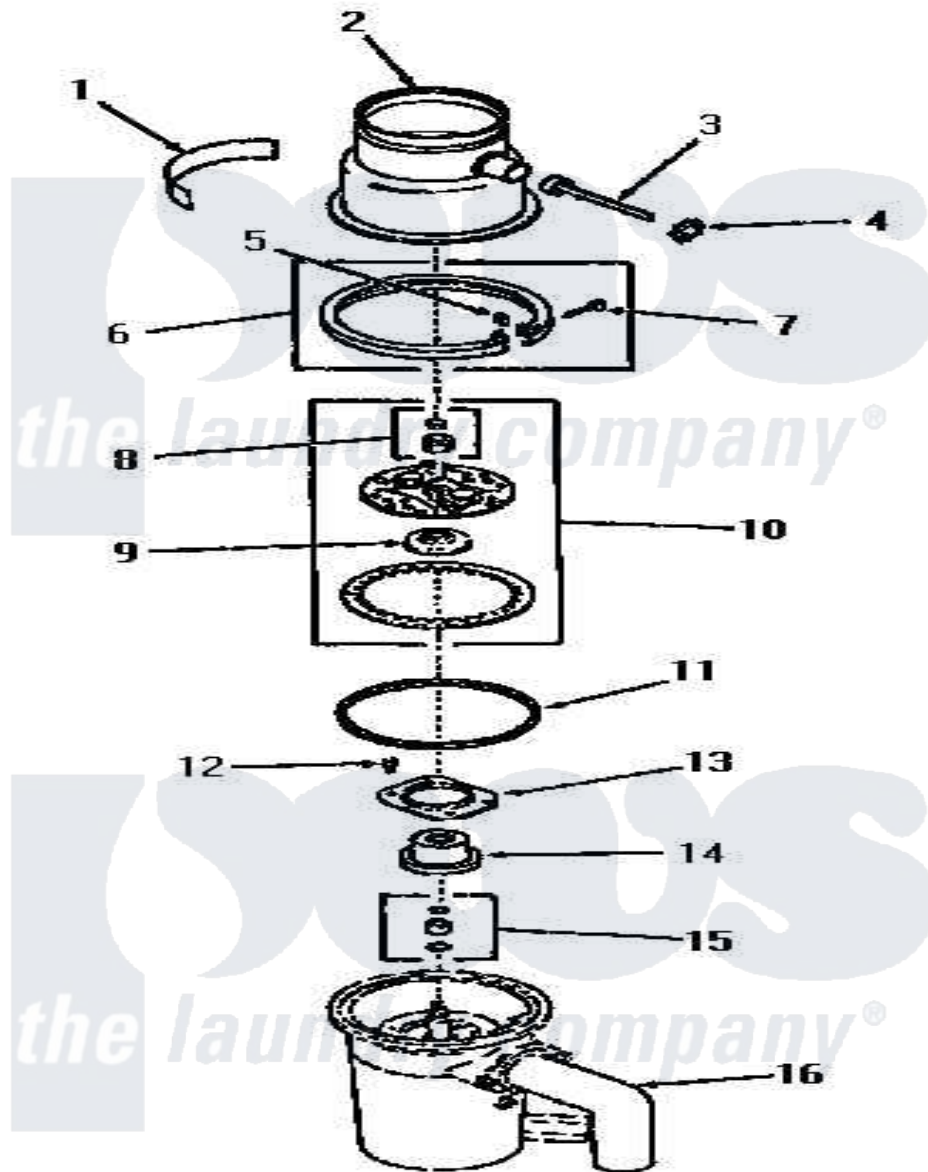

Amana FB2221N 01 - HOPPER, SHREDDER AND SOUND SHELL

Amana Residential Amana FB2221N Washer Parts Parts Diagram 01 - HOPPER, SHREDDER AND SOUND SHELL
 Click on the part number to view part

Item	Original Part Number	Replaced By	Status	Part Description
1	80908	80-908		On/On Toggle Switch
2	Y80881		Not Available	HOPPER
3	Y80830		Not Available	DRAIN PLUG
4	Y80831		Not Available	RETAINER RING
5	Y80829		Not Available	SPEED NUT
6	Y80883		Not Available	RING, CLAMP xREPLACE
7	Y80828		Not Available	HEX HEAD SCREW
8	Y80936		Not Available	NUT AND PLUG
9	80937		Not Available	SEAL GUARD
10	80837		Not Available	ASSY, FLYWHEEL
11	Y80882		Not Available	GASKET xREPLACE
12	Y80892		Not Available	HEX HEAD SCREW
13	80893		Not Available	BEARING RETAINER
14	Y80894		Not Available	BEARING AND SEAL
15	Y80884		Not Available	BUSHING AND O-RINGS
16	Y00000000		Not Available	SEE NOTE MOTOR ASSEMBLY -- (SEE FIGURE