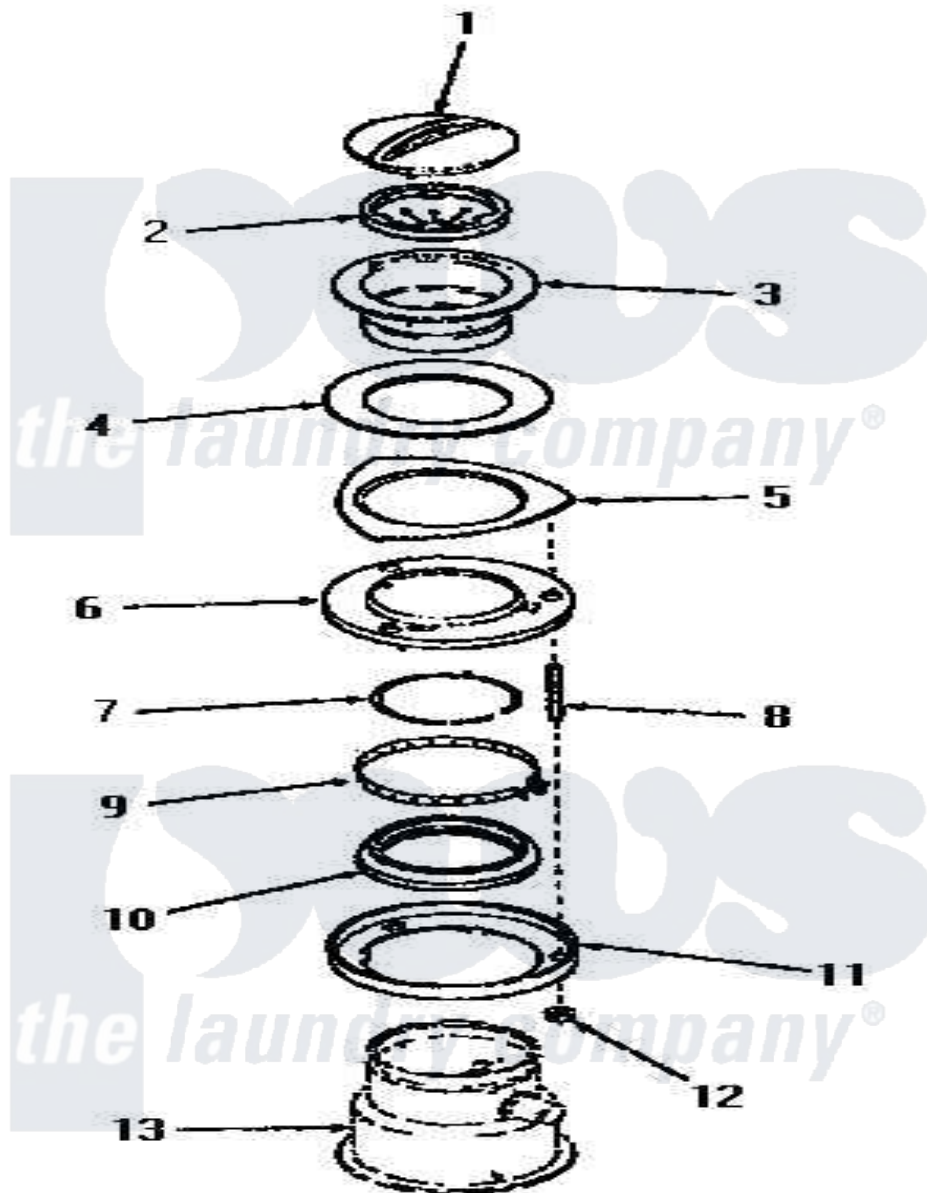

Amana FB2221N 03 - SINK STOPPER, FLANGE, MTG RING AND BOOT

Amana Residential Amana FB2221N Washer Parts Parts Diagram 03 - SINK STOPPER, FLANGE, MTG RING AND BOOT

[Click on the part number to view part](#)

Item	Original Part Number	Replaced By	Status	Part Description
1	Y80923		Not Available	SINK STOPPER
2	80804		Not Available	DEFLECTOR xREPLACE
3	Y80805		Not Available	SINK FLANGE
4	Y80806		Not Available	SINK FLANGE GASKET
5	Y80874		Not Available	CLAMP RING
6	Y80875		Not Available	SUPPORT RING
7	Y80820		Not Available	RING,SNAP xREPLACE
8	Y80876		Not Available	SETSCREW
9	80878		Not Available	BOOT CLAMP
10	Y80822		Not Available	BOOT xREPLACE
11	Y80880		Not Available	MOUNTING RING
12	Y80877		Not Available	NUT
13	Y80881		Not Available	HOPPER