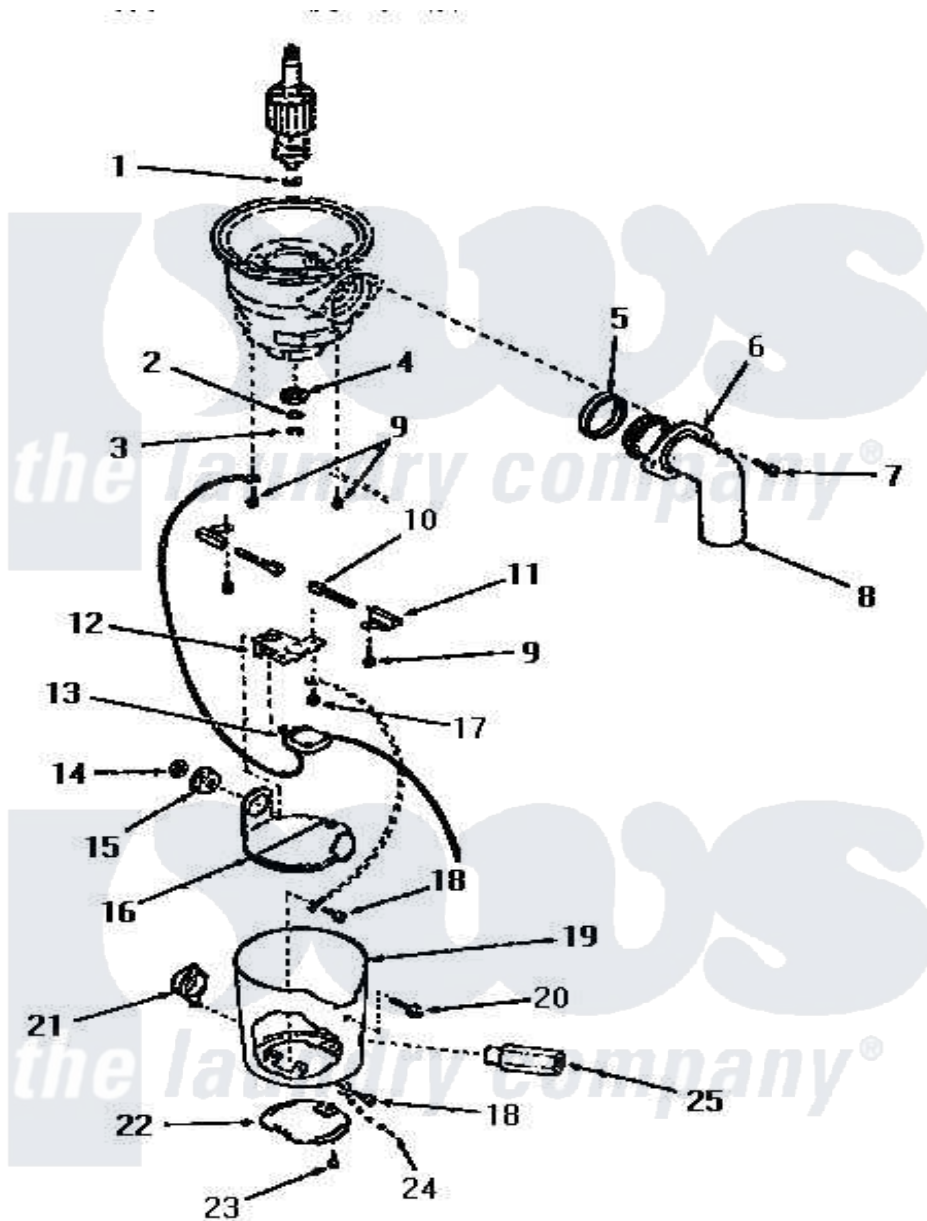

Amana FB7111N 02 - MOTOR ASSY

Amana [Residential Amana FB7111N Washer Parts](#) Parts Diagram 02 - MOTOR ASSY
 Click on the part number to view part

Item	Original Part Number	Replaced By	Status	Part Description
1	Y80902		Not Available	SPRING WASHER
2	Y80903		Not Available	THRUST WASHER
3	Y80905		Not Available	RETAINER RING
4	Y80904		Not Available	WICK
5	80885		Not Available	FOR PHENOLIC DRAIN ELBOW)
6	Y80895		Not Available	FLANGE
7	80896		Not Available	HEX HEAD SCREW
8	80858		Not Available	DRAIN ELBOW
9	80900		Not Available	HEX HEAD SCREW
10	80899		Not Available	BRUSH
11	Y80898		Not Available	BRUSH RETAINER
12	80901		Not Available	GROUND BRACKET
13	Y80907		Not Available	OVERLOAD PROTECTOR
14	Y80872		Not Available	NUT
15	Y80909		Not Available	SHIELD
16	Y80897		Not Available	INSULATION

17	Y80892	Not Available	HEX HEAD SCREW
18	80924	80-924	On/Off Push-Button Switch
19	80910	Not Available	MOTOR HOUSING
20	Y02684	Not Available	SCREW
21	Y80915	Not Available	OVERLOAD PROTECTOR SHIELD
22	80911	Not Available	ACCESS PLATE
23	Y80912	Not Available	HEX HEAD SCREW
24	Y0000000	Not Available	SEE NOTE GROUND WIRE