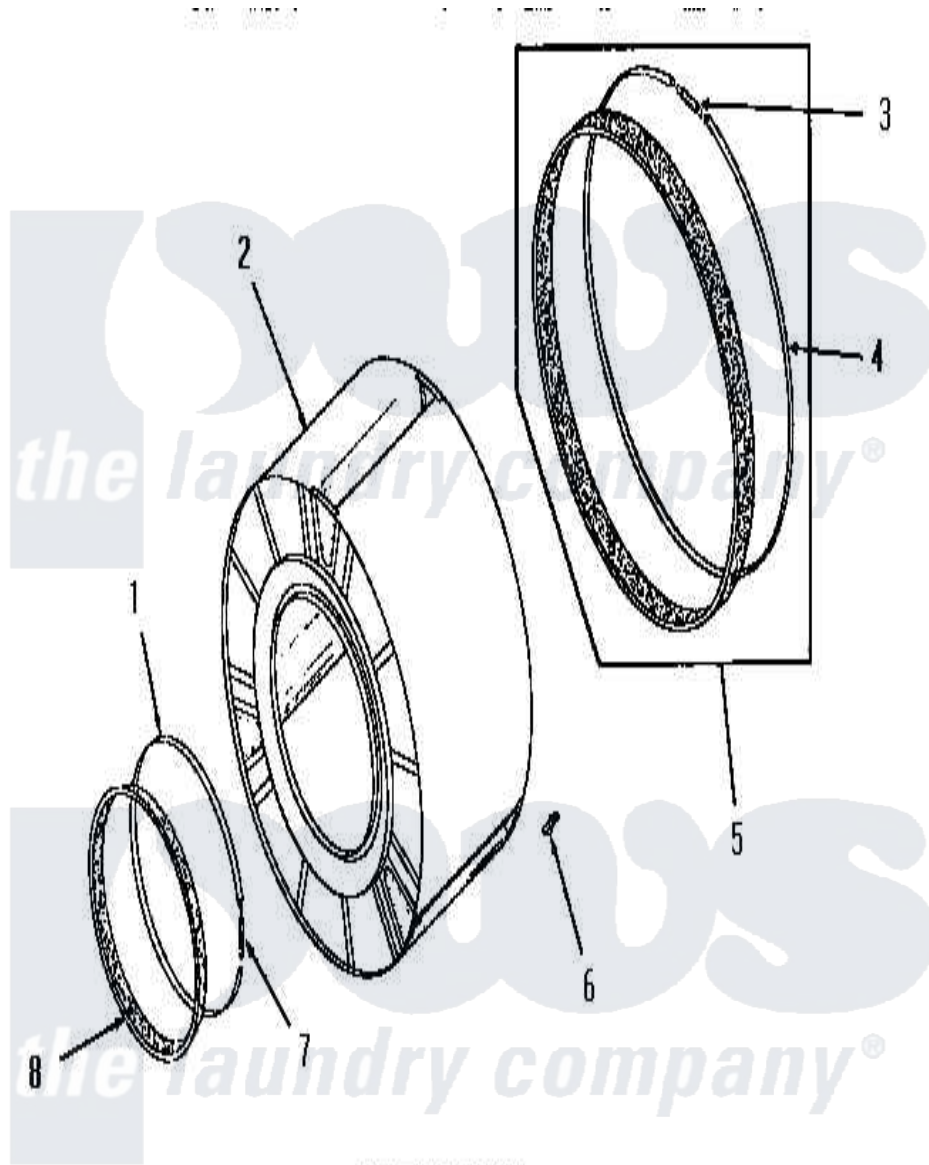

Amana FE1020 06 - CLOTHES DRUM

CLOTHES DRUM

Amana [Residential Amana FE1020 Washer Parts](#) Parts Diagram 06 - CLOTHES DRUM
 Click on the part number to view part

Item	Original Part Number	Replaced By	Status	Part Description
1	50169			Strap, Retainer
2	53135			Assembly, Drum
3	52310			Spring
4	50781			Strap, Seal
5	51883A			Assembly, Seal
6	51201		Not Available	CLIP
7	50168			Spring
8	51881			Seal, Front