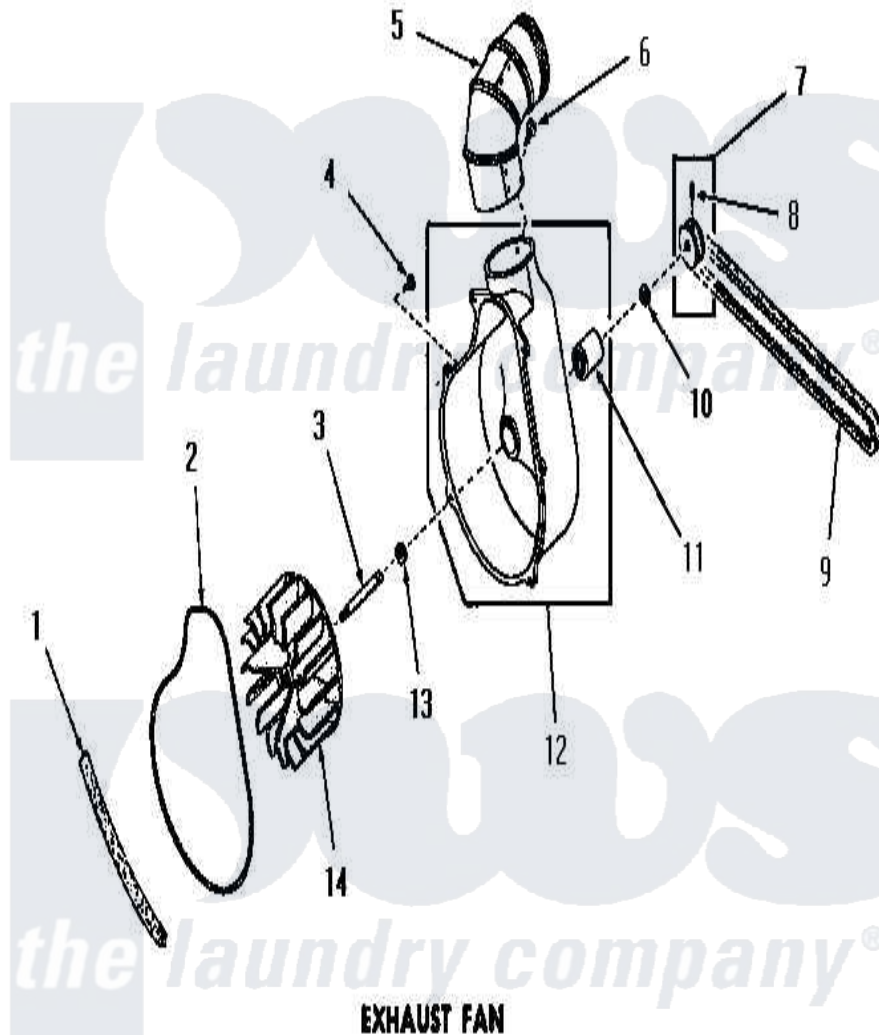

# Amana FE1020 10 - EXHAUST FAN

Amana [Residential Amana FE1020 Washer Parts](#) Parts Diagram 10 - EXHAUST FAN

[Click on the part number to view part](#)

Item	Original Part Number	Replaced By	Status	Part Description
1	<a href="#">51790</a>			Seal
2	<a href="#">51791</a>			Gasket, Housing
3	53519		Not Available	EXHAUST FAN SHAFT
4	51784		Not Available	SCREW, 10B-16 X 1/2 HEX
5	Y0052707	<a href="#">31986601B</a>		Switch, Rocker
6	23222	<a href="#">3177991</a>		Screw
7	53521		Not Available	ASSY, PULLEY
8	<a href="#">02771</a>			Screw, 1/4-20 x 3/8 Hex S
9	<a href="#">51994</a>			Belt
10	<a href="#">52549</a>			Washer, 501 ID X3/4 Odx
11	51991		Not Available	BEARING
12	51946		Not Available	HOUSING, BLOWER
13	<a href="#">52549</a>			Washer, 501 ID X3/4 Odx
14	90585		Not Available	IMPELLER