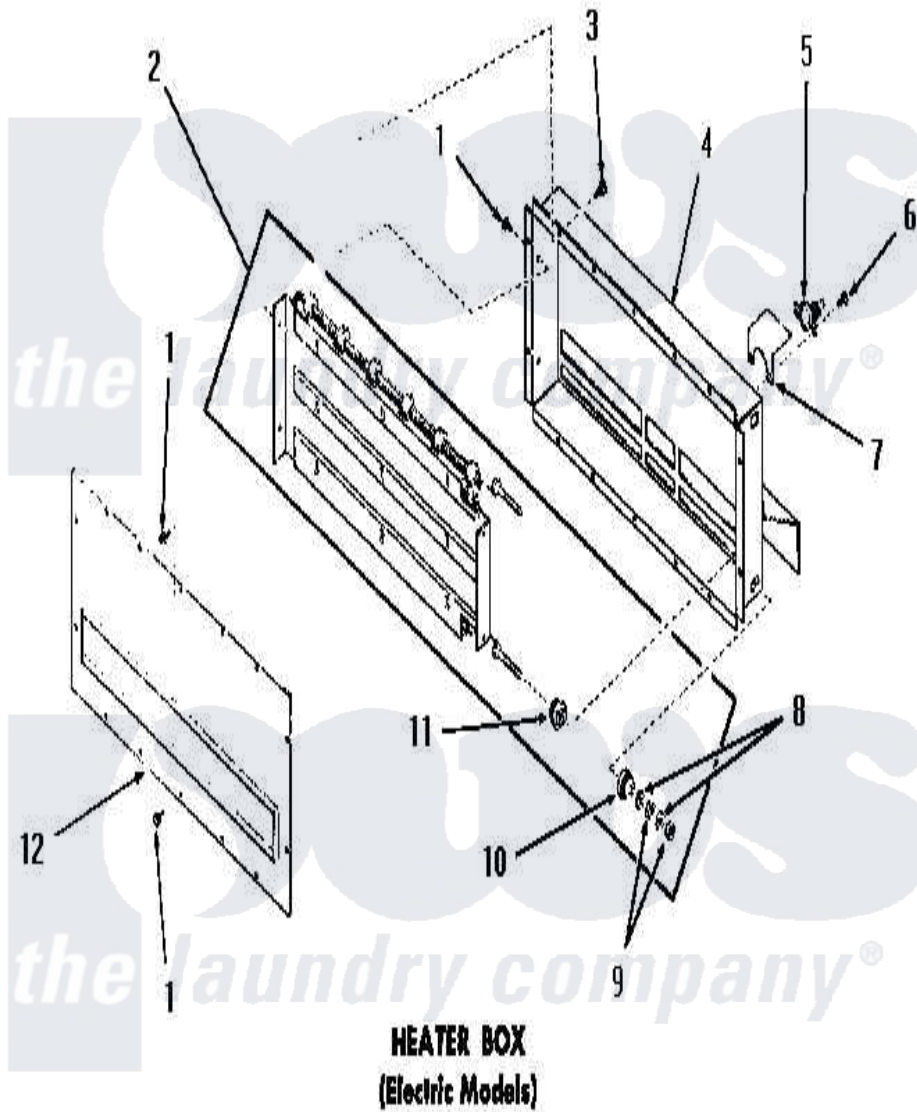

# Amana FE1020 12 - HEATER BOX

Amana [Residential Amana FE1020 Washer Parts](#) Parts Diagram 12 - HEATER BOX  
Click on the part number to view part

Item	Original Part Number	Replaced By	Status	Part Description
1	51780	<a href="#">3390631</a>		Screw, 10-16 X 3/8
2	Y52626		Not Available	ELEMENT,HEATER-240V
"	52608		Not Available	ELEMENT,HEATER-230V
"	52306		Not Available	ELEMENT,HEATER-208V
3	51784		Not Available	SCREW,10B-16 X 1/2 HEX
4	Y51876		Not Available	HEATER BOX AND SHIELD
5	<a href="#">55523</a>			Thermostat
6	23222	<a href="#">3177991</a>		Screw
7	52117		Not Available	THERMOSTAT SHIELD
8	54532		Not Available	WASHER
9	54531		Not Available	NUT
10	51145		Not Available	INSULATOR
11	<a href="#">51146</a>			Insulator
12	51867		Not Available	HEATER BOX COVER PLATE