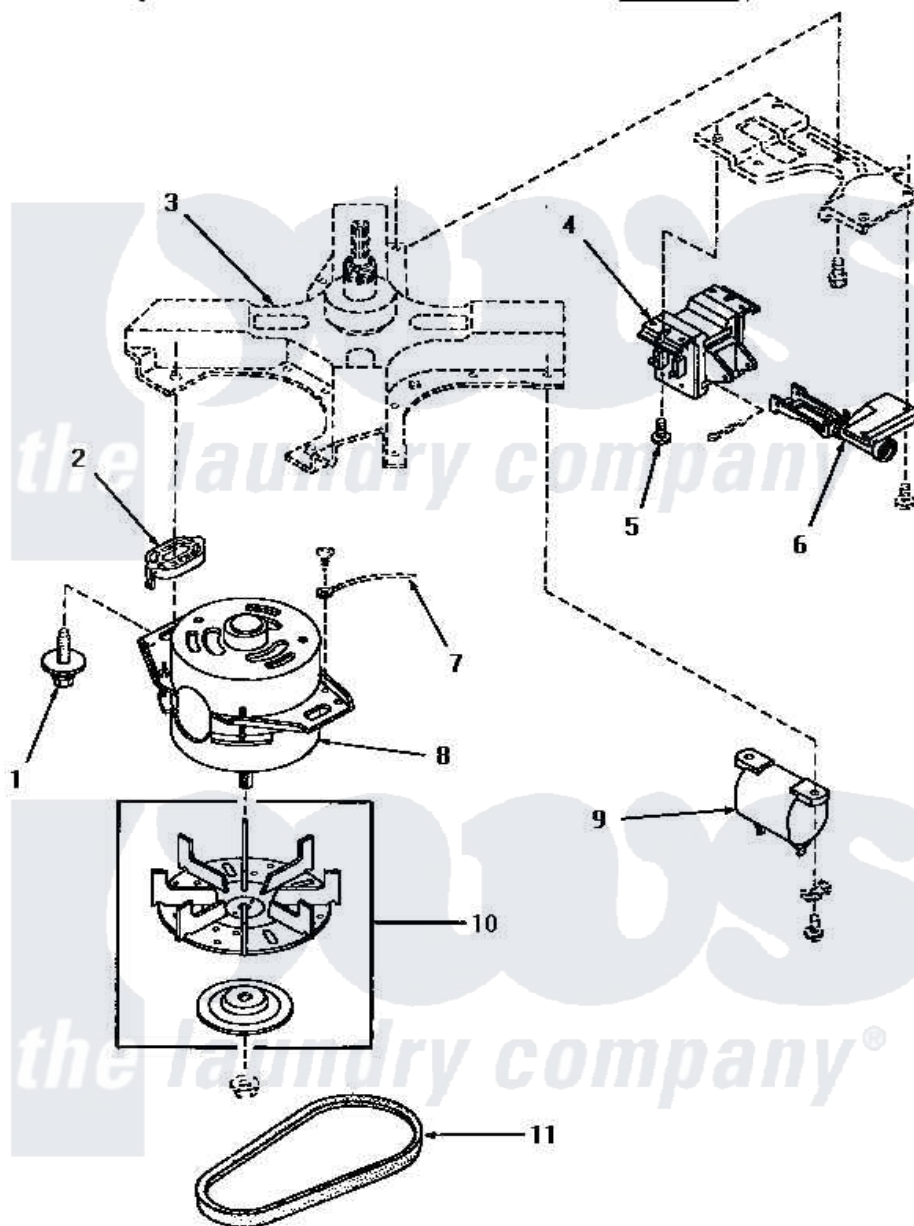

Amana HA1200 08 - MOTOR, BELT AND SOLENOID

Amana Residential Amana HA1200 Washer Parts Parts Diagram 08 - MOTOR, BELT AND SOLENOID
 Click on the part number to view part

| Item | Original Part Number | Replaced By | Status | Part Description |
|------|-----------------------|-------------|---------------|-----------------------------|
| 1 | 13525 | | Not Available | ASSY,BOLT |
| 2 | 13523 | | Not Available | INSULATOR |
| 3 | Y00000000 | | Not Available | SEE NOTE CLUTCH ASSEMBLY |
| 4 | 13533 | | | Solenoid |
| 5 | 13532 | | | Bolt |
| 6 | 13531 | | Not Available | ASSY,LEVER |
| 7 | Y00000000 | | Not Available | SEE NOTE GROUND WIRE, GREEN |
| 8 | 13646 | | | Motor |
| 9 | 13655 | | Not Available | CAPACITOR |
| 10 | 13521 | | Not Available | PULLEY,MOTOR |
| 11 | 13520 | | Not Available | BELT,V |