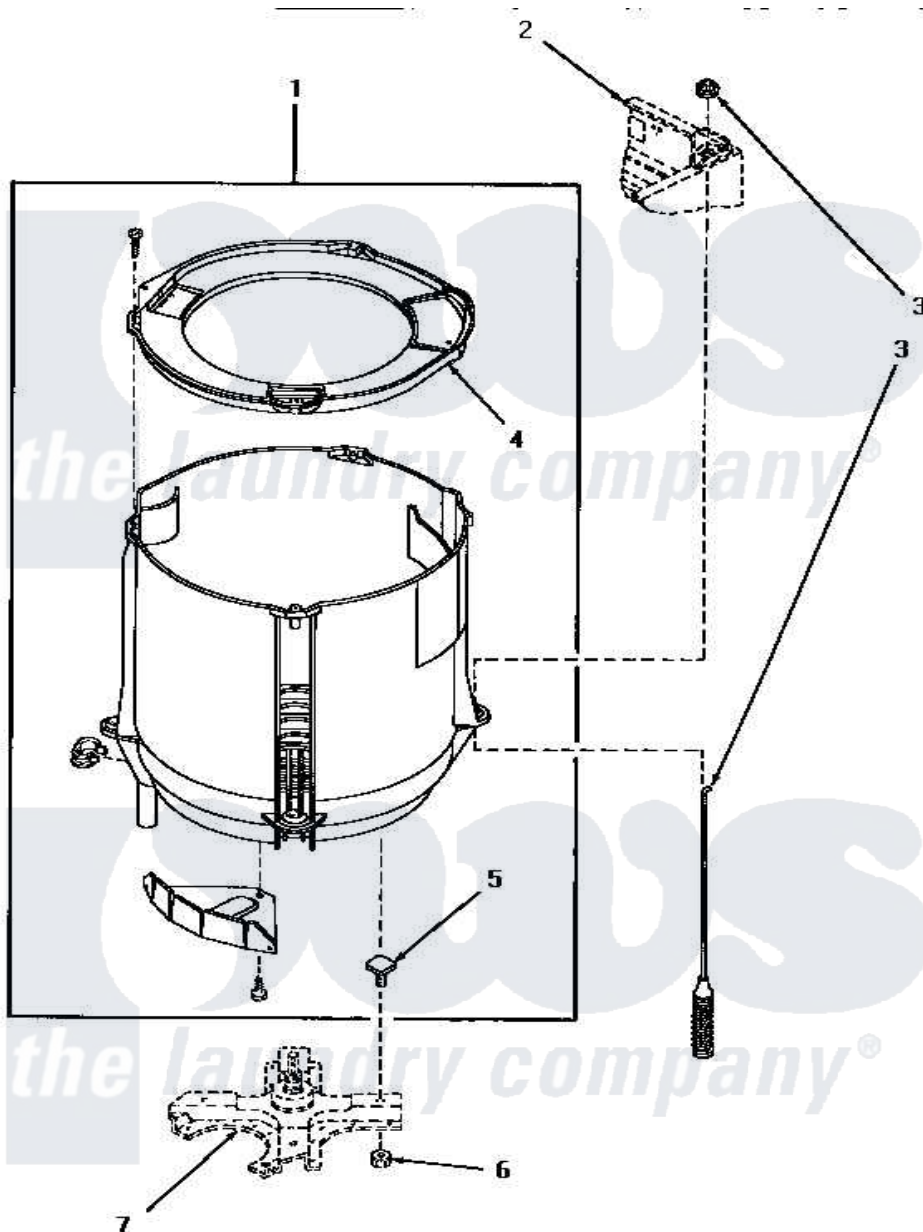

Amana HA1200 09 - OUTER TUB AND SNUBBER ASSY

Amana Residential Amana HA1200 Washer Parts Parts Diagram 09 - OUTER TUB AND SNUBBER ASSY
 Click on the part number to view part

Item	Original Part Number	Replaced By	Status	Part Description
1	13647		Not Available	TUB
2	Y00000000		Not Available	SEE NOTE CABINET ASSEMBLY
3	13505			Assembly, Snubber
4	13653		Not Available	COVER,TUB
5	13529		Not Available	BOLT
6	13519		Not Available	NUT
7	Y00000000		Not Available	SEE NOTE CLUTCH ASSEMBLY