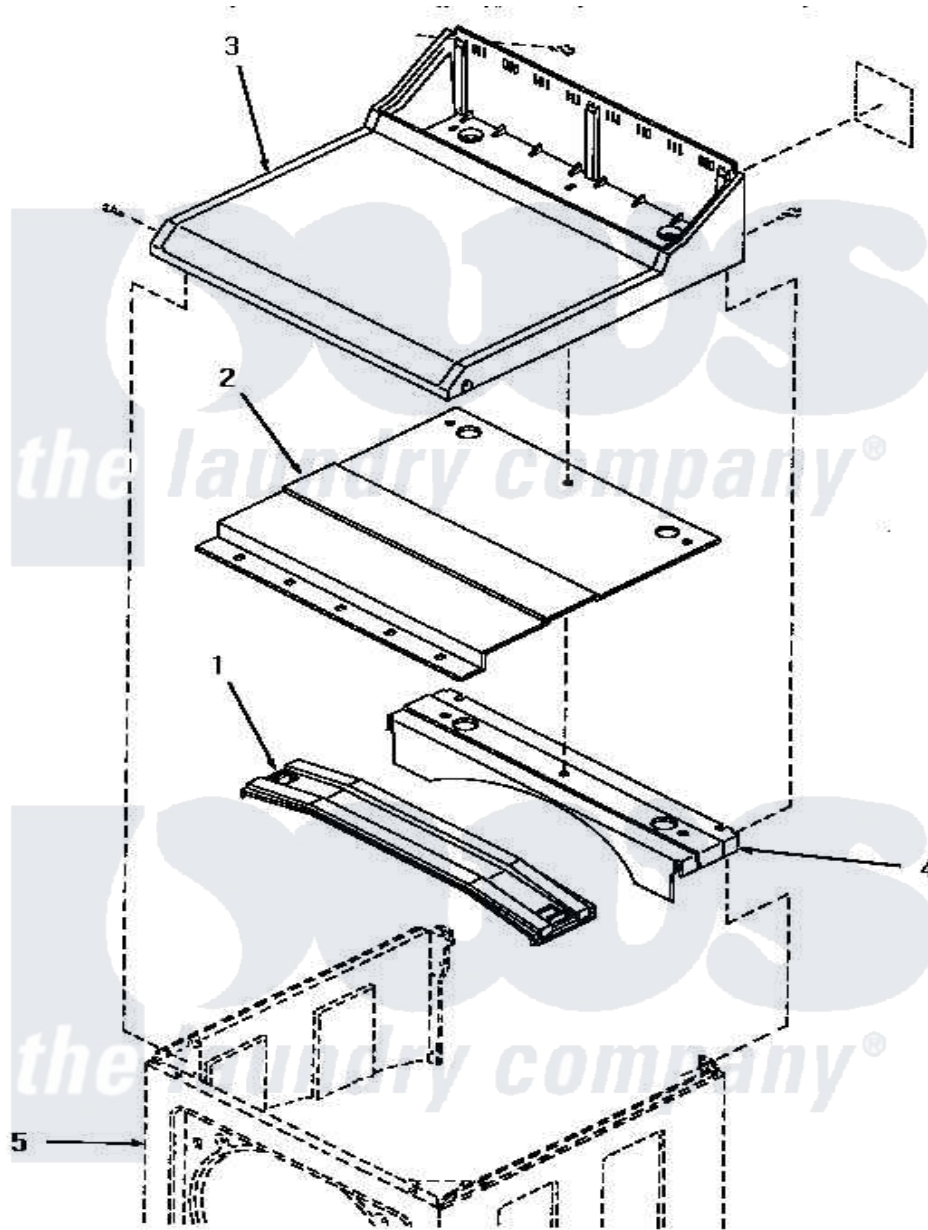

Amana HE1243 02 - CABINET TOP

Amana Residential Amana HE1243 Washer Parts Parts Diagram 02 - CABINET TOP
 Click on the part number to view part

Item	Original Part Number	Replaced By	Status	Part Description
1	13721	5303922007		Clip24 Pcs
2	13781			Plate, Rear
3	13720L		Not Available	TOP,CABINET
4	13722		Not Available	No Longer Available
5	Y0000000		Not Available	SEE NOTE CABINET ASSEMBLY