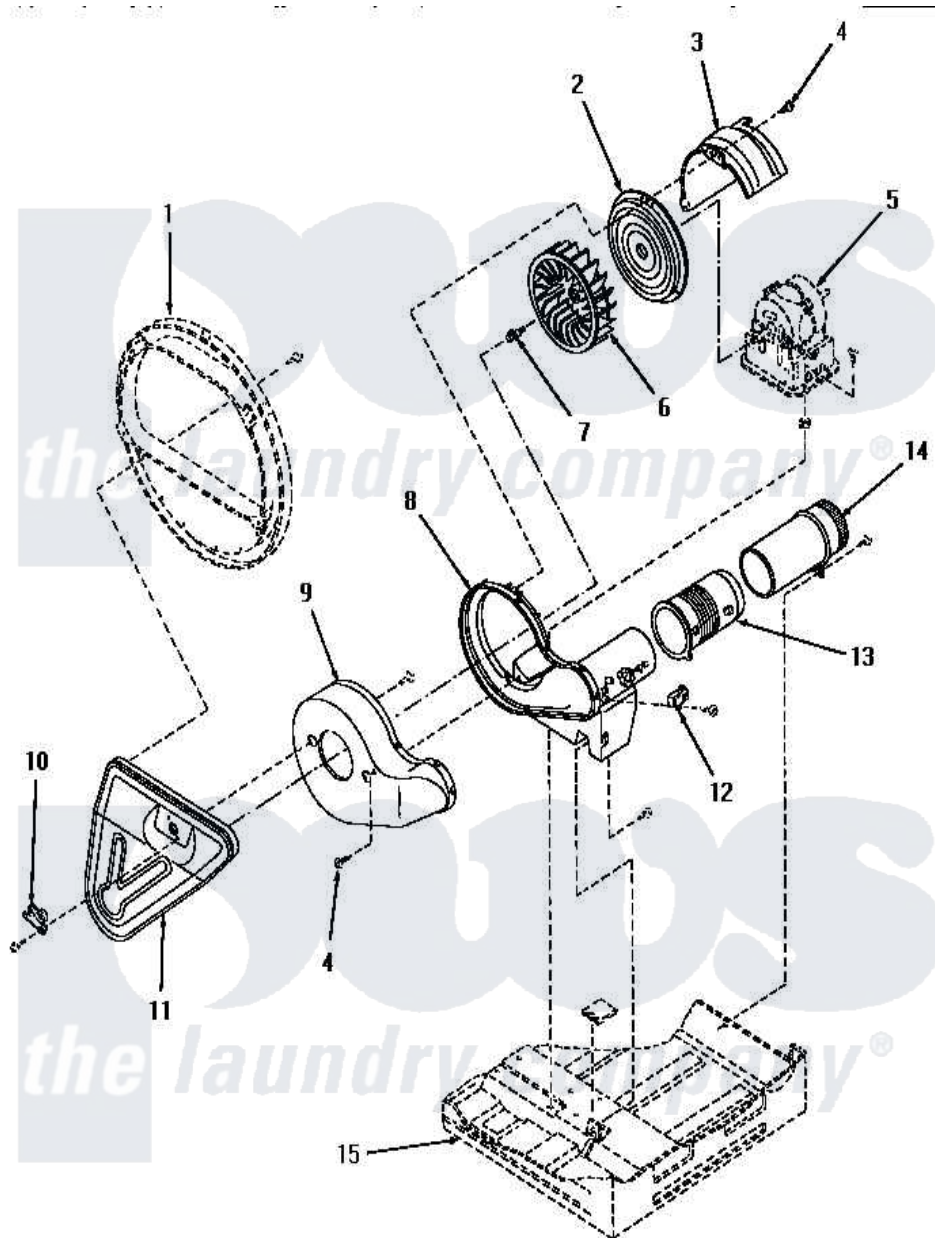

Amana HE1243 04 - DUCT ASSY, CASING AND FAN

Amana Residential Amana HE1243 Washer Parts Parts Diagram 04 - DUCT ASSY, CASING AND FAN
 Click on the part number to view part

Item	Original Part Number	Replaced By	Status	Part Description
1	Y00000000		Not Available	SEE NOTE DRUM SUPPORT
2	13695		Not Available	COVER,FAN
3	13703			Guide, Air
4	13689			Screw
5	Y00000000		Not Available	SEE NOTE MOTOR
6	13694			Fan
7	13697			Screw
8	13690		Not Available	COVER,CASING
9	13691		Not Available	NO LONGER AVAILABLE
10	13682		Not Available	THERMOSTAT
11	13680		Not Available	ASSY,DUCT
12	13692		Not Available	ASSY,SENSOR
13	13704		Not Available	DUCT,EXTENSION
14	13705			Pipe, Exhaust
15	Y00000000		Not Available	SEE NOTE CABINET ASSEMBLY