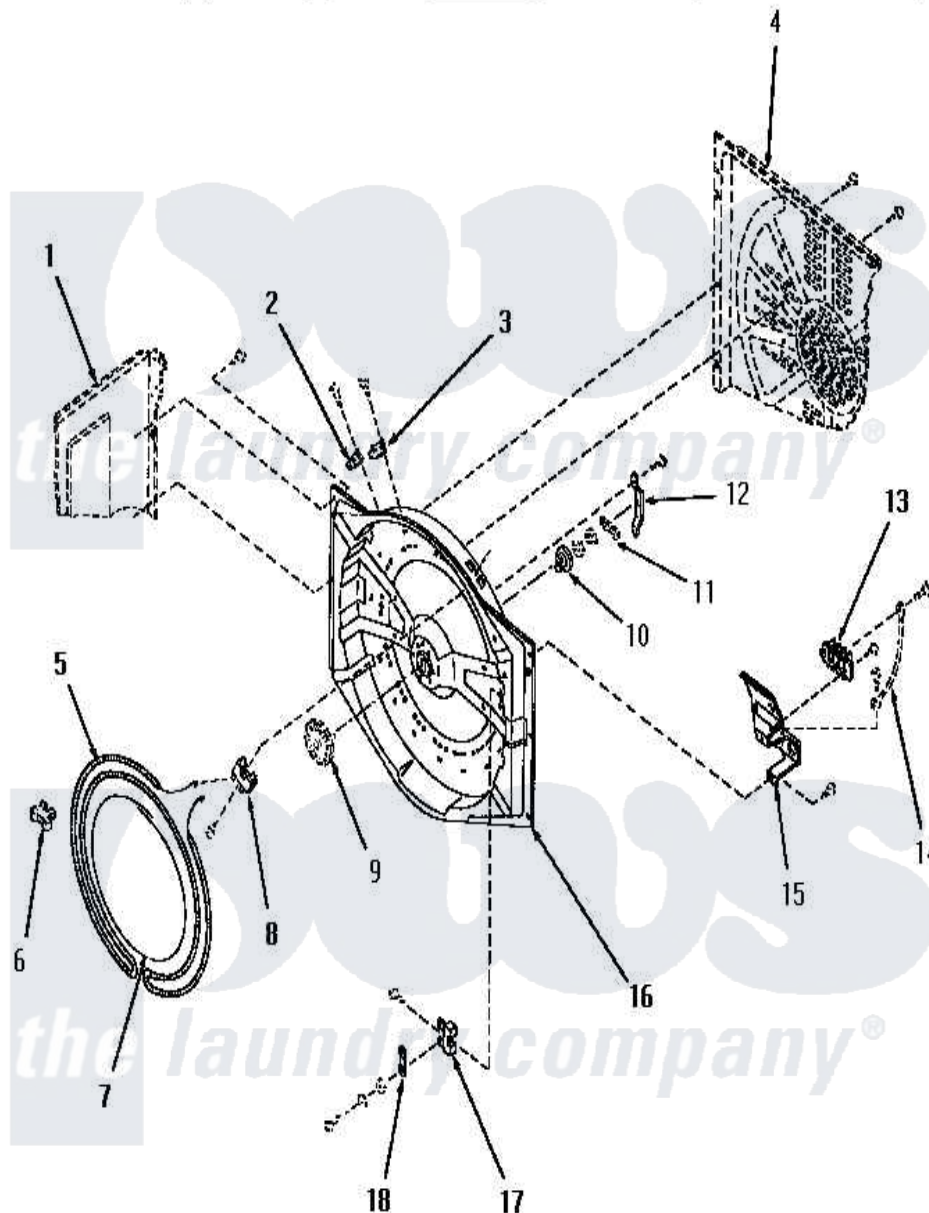

Amana HE1243 05 - HEATING ELEMENT AND HEATER CASE

Amana Residential Amana HE1243 Washer Parts Parts Diagram 05 - HEATING ELEMENT AND HEATER CASE
 Click on the part number to view part

Item	Original Part Number	Replaced By	Status	Part Description
1	Y00000000		Not Available	SEE NOTE CABINET ASSEMBLY
2	13780			Thermostat
3	13708			Thermostat
4	Y00000000		Not Available	SEE NOTE REAR PANEL
5	13712			Element, Heater
6	13714		Not Available	INSULATOR
7	13713		Not Available	WIRE,INSULATOR
8	13711			Assembly, Heater Terminal
9	Y00000000		Not Available	SEE NOTE DRUM SHAFT ASSEMBLY
10	13715		Not Available	BEARING,DRUM
11	Y00000000		Not Available	SEE NOTE SNAP PIN
12	13716			Plate, Drum Grounding
13	13718			Assembly, Terminal Box
14	Y00000000		Not Available	SEE NOTE GROUND WIRE, GREEN

15	13717		Plate, Terminal Box
16	13707	Not Available	CASE,HEATER
17	13710	Not Available	ASSY,FUSE TERMINAL
18	13709		Fuse