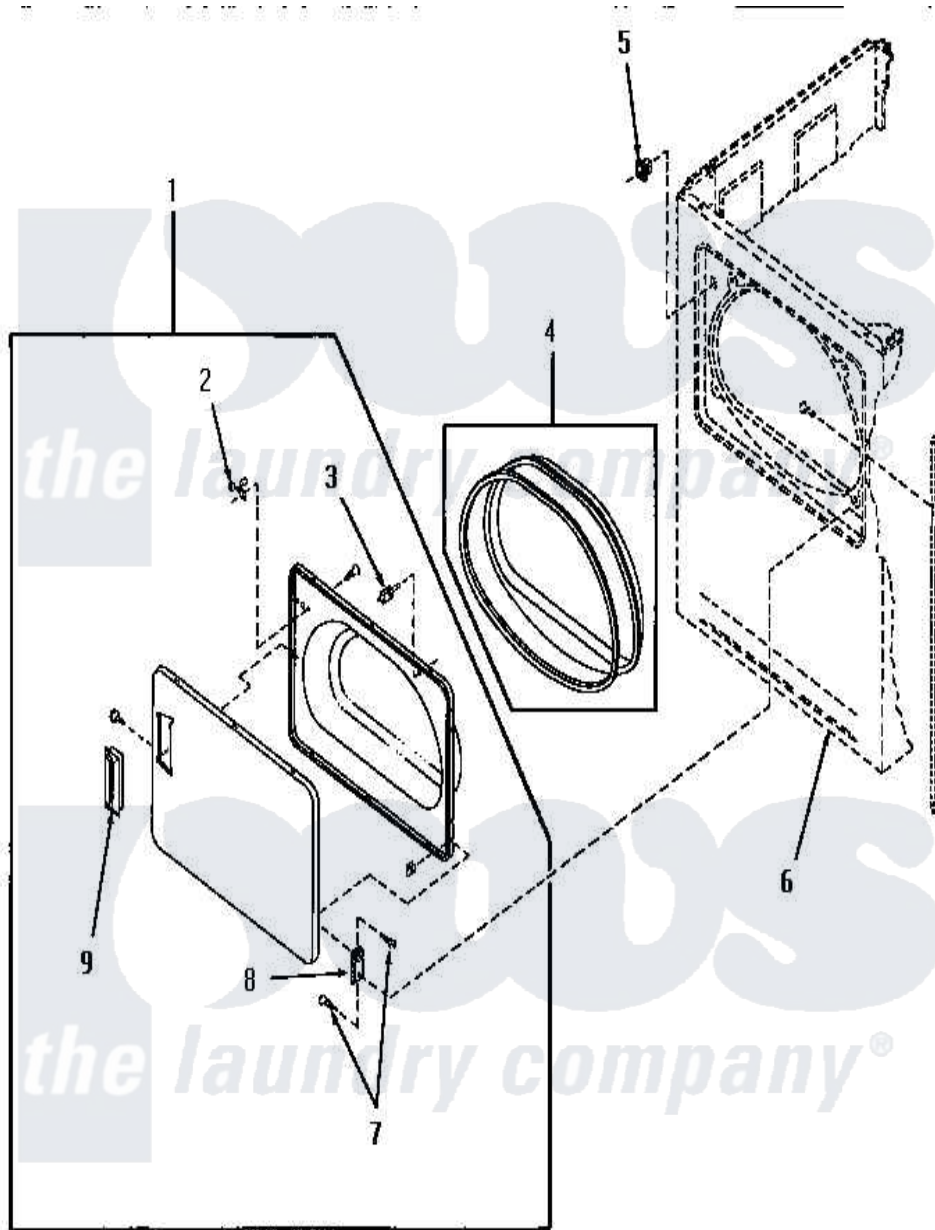

# Amana HE1243 07 - LOADING DOOR

Amana [Residential Amana HE1243 Washer Parts](#) Parts Diagram 07 - LOADING DOOR  
 Click on the part number to view part

Item	Original Part Number	Replaced By	Status	Part Description
1	13673L		Not Available	DOOR,LOADING
2	13818		Not Available	NO LONGER AVAILABLE
3	13817		Not Available	SWITCH,BUTTON
4	<a href="#">13676</a>			Seal, Door
5	<a href="#">13671</a>			Latch, Door
6	Y00000000		Not Available	SEE NOTE CABINET ASSEMBLY
7	13675	<a href="#">Y0079808</a>		Springove
8	<a href="#">13674</a>			Hinge, Door
9	13825L		Not Available	HANDLE,DOOR