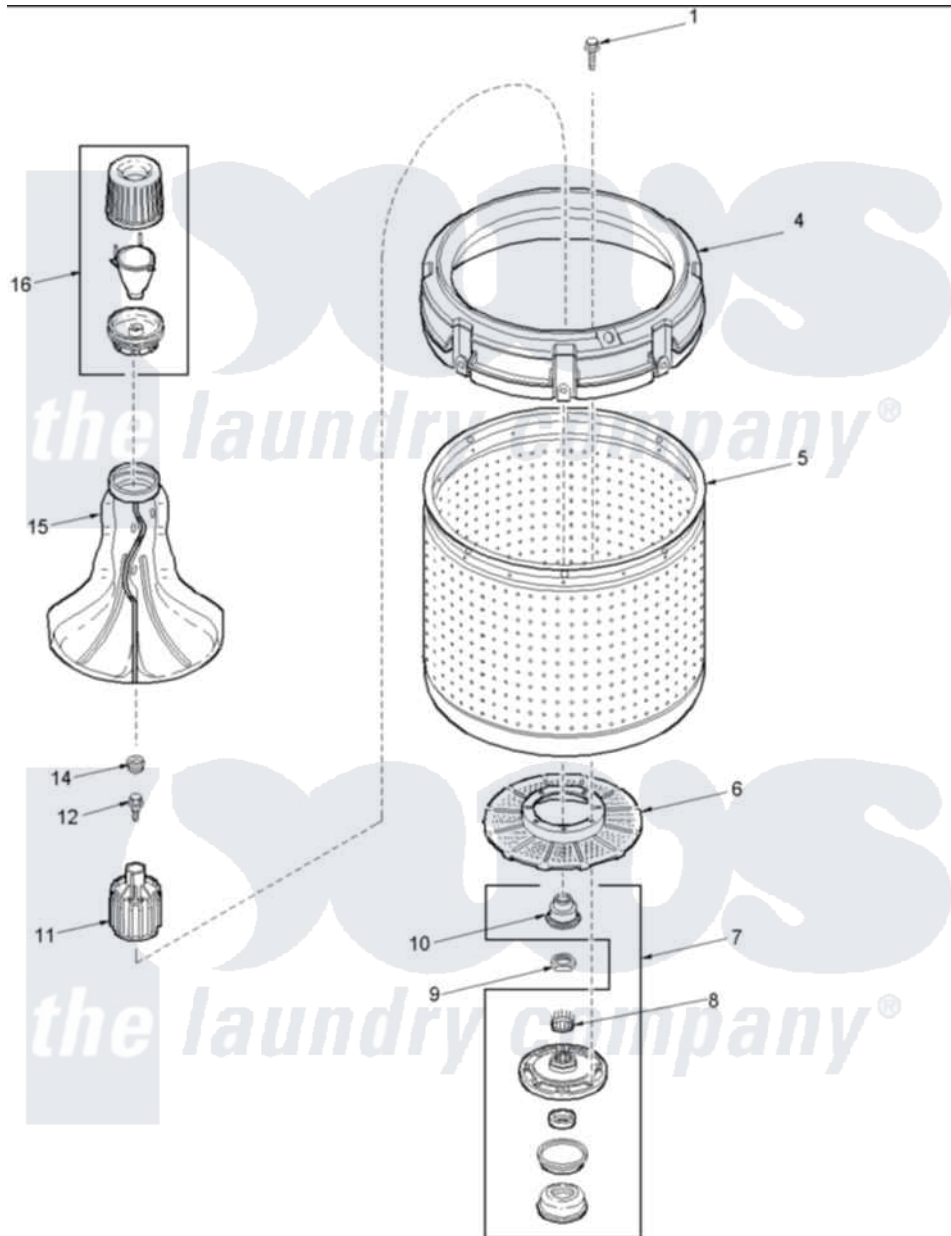

Amana LWG65AW (BOM: PLWG65AW) 01 - AGITATOR, DRIVE BELL, WASHTUB & HUB

Amana Residential Amana LWG65AW (BOM: PLWG65AW) Washer Parts Parts Diagram 01 - AGITATOR, DRIVE BELL, WASHTUB & HUB

[Click on the part number to view part](#)

| Item | Original Part Number | Replaced By | Status | Part Description |
|------|--------------------------|---------------------------|--------|--------------------------|
| 1 | 40063301 | 3400527 | | Screw |
| 4 | 40002901 | 27001052 | | Balance Ring |
| 5 | 40000802 | 719P3 | | Assembly- Wash |
| 6 | 40008001 | | | Filter, Lint |
| 7 | R9900457 | | | Kit, Hub And Seal |
| 8 | 40008301 | | | Insert, Spline |
| 9 | 40016301 | | | Nut, Lock |
| 10 | 40016101 | | | Seal, Bell Drive |
| 11 | R9900189 | | | Kit, Drive Bell And Seal |
| 12 | 40065101 | 40065102 | | Screw, Shoulder 1/4 |
| 14 | 40008401 | | | Plug, Bell |
| 15 | 40000501 | 40000501W | | Agitator, Flex Vane |
| 16 | 40002101 | 40002101W | | Assembly, Fabric Softner |