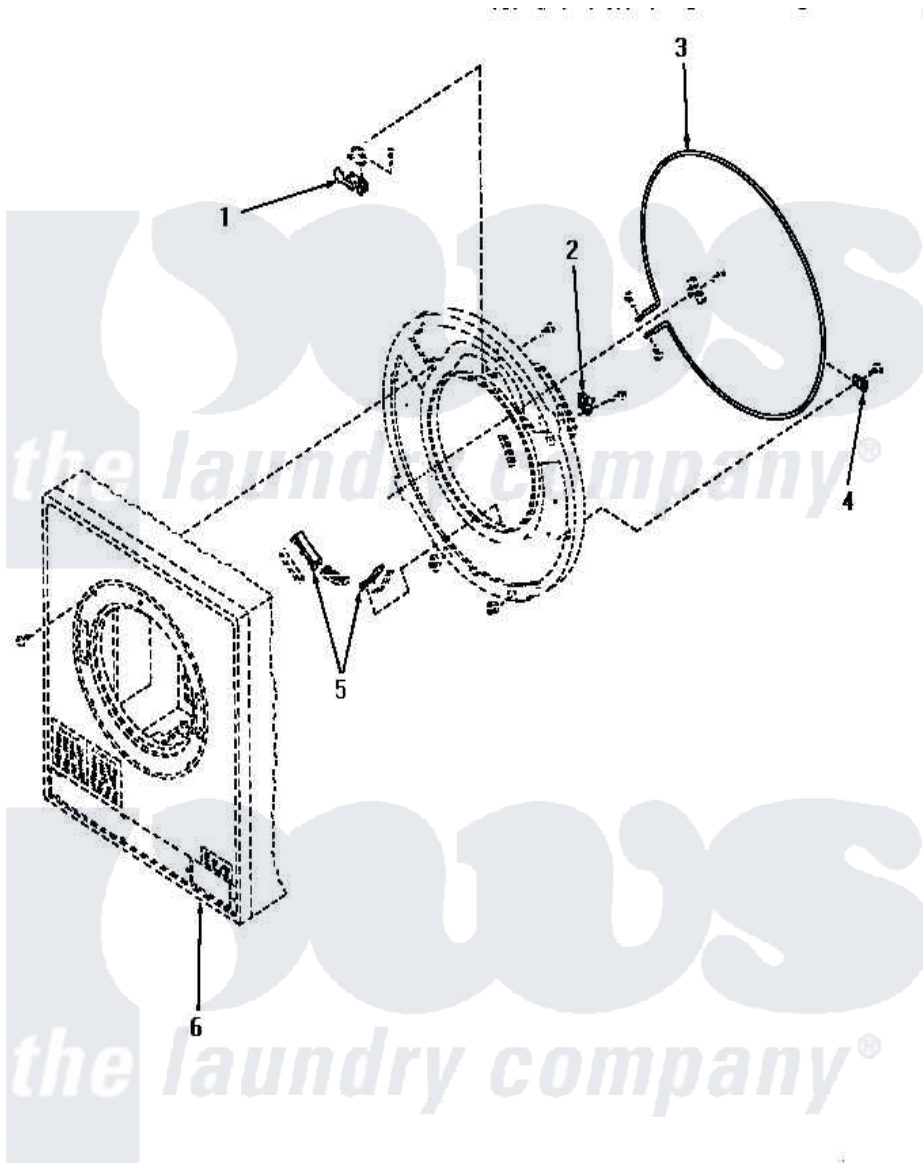

# Amana ME8830 04 - DOOR SW/HEATING ELEM & SAFETY TSTAT

## DOOR SWITCH, HEATING ELEMENT AND SAFETY THERMOSTAT

Amana Residential Amana ME8830 Dryer Parts Parts Diagram 04 - DOOR SW/HEATING ELEM & SAFETY TSTAT  
 Click on the part number to view part

Item	Original Part Number	Replaced By	Status	Part Description
1	<a href="#">13611</a>			Assembly, Switch-Door
2	13606		Not Available	THERMOSTAT
3	<a href="#">13604</a>			Element, Heater
4	<a href="#">13607</a>			Support
5	<a href="#">13605</a>			Assembly, Slider
6	Y00000000		Not Available	SEE NOTE CABINET ASSEMBLY