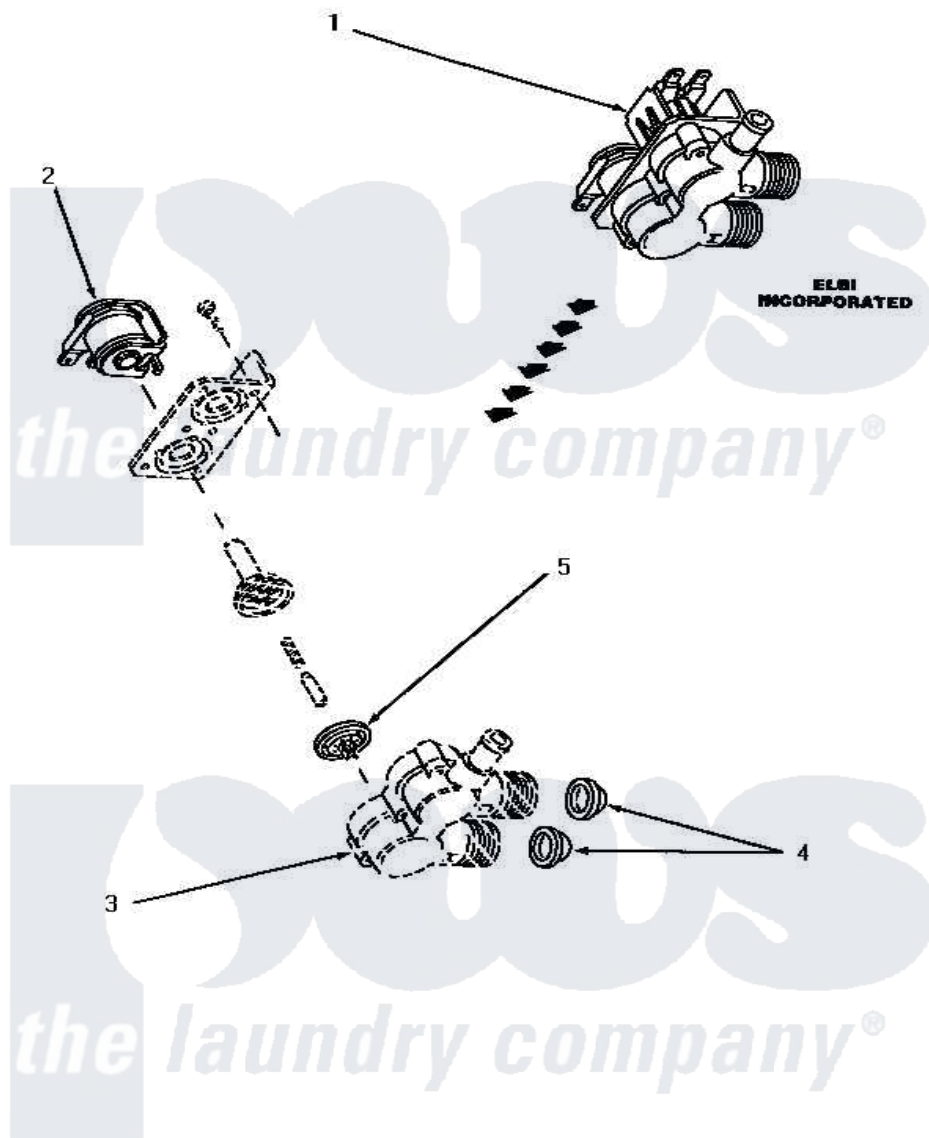

Amana NA8531 12 - MIXING VALVE ASSY

MIXING VALVE ASSEMBLY (Elbi Incorporated)

Amana [Residential Amana NA8531 Washer Parts](#) Parts Diagram 12 - MIXING VALVE ASSY
 Click on the part number to view part

Item	Original Part Number	Replaced By	Status	Part Description
1	27156	33930		Valve, Mixing
2	33084		Not Available	SOLENOID,MIXING VALVE
3	Y00000000		Not Available	SEE NOTE VALVE BODY -- (RED)
4	24122	22002960		Strainer, Washer Inlet
5	33079		Not Available	DIAPHRAM,MIXING VALVE-