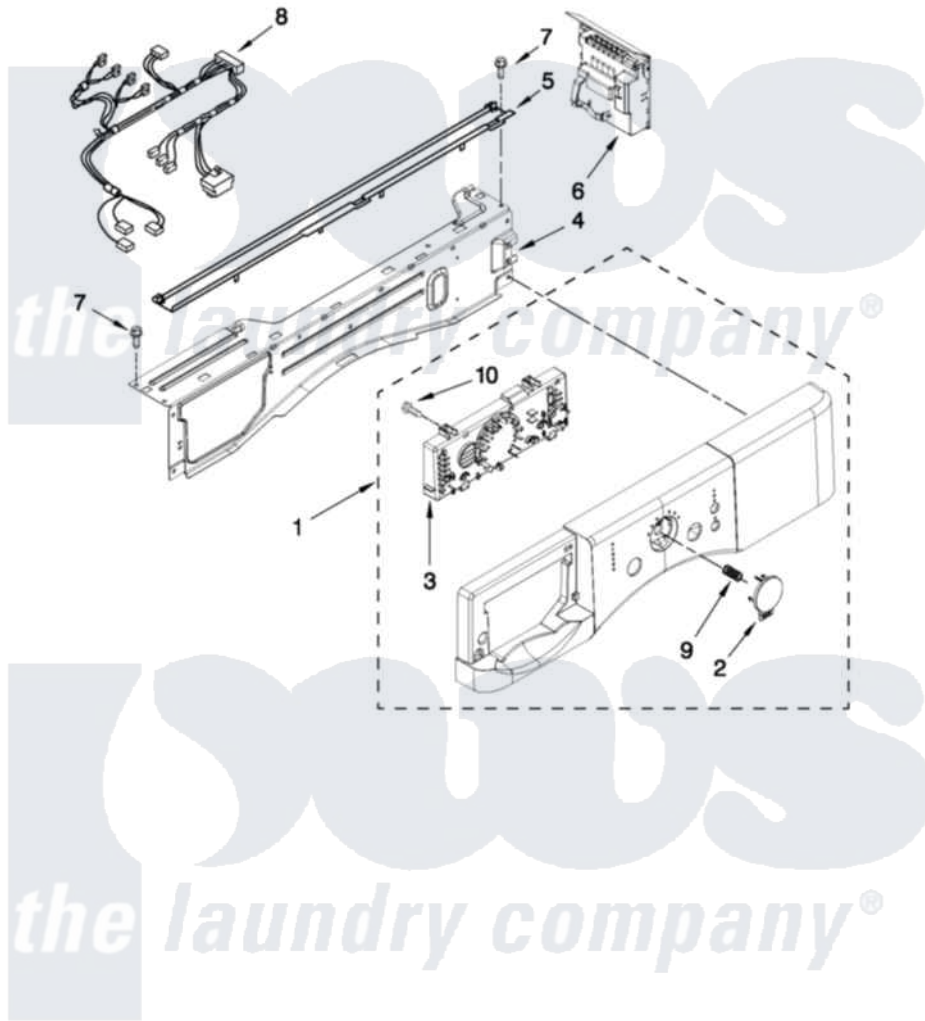

Amana NFW7300WW01 03 - CONTROL PANEL PARTS

CONTROL PANEL PARTS

For Model: NFW7300WW01
(White)

FOR ORDERING INFORMATION REFER TO PARTS PRICE LIST

4

W10411367

[Amana Residential Amana NFW7300WW01 Washer Parts](#) Parts Diagram 03 - CONTROL PANEL PARTS
Click on the part number to view part

Item	Original Part Number	Replaced By	Status	Part Description
1	W10325310			Console
2	W10311352			Button, Cycle
3	W10212764			User Interface
4	W10240776			Brace, Top Front
5	8540839			Channel, Water
6	W10315850			Microcomputer, Machine Control
7	W10015090	489442		Screw 3 2217757 Roller, Front
8	W10323099			Harness, Main Wiring
9	W10215807			Spring, Cycle Button
10	W10006580			Screw, M3-1.12 X12 Pn 6l Spl