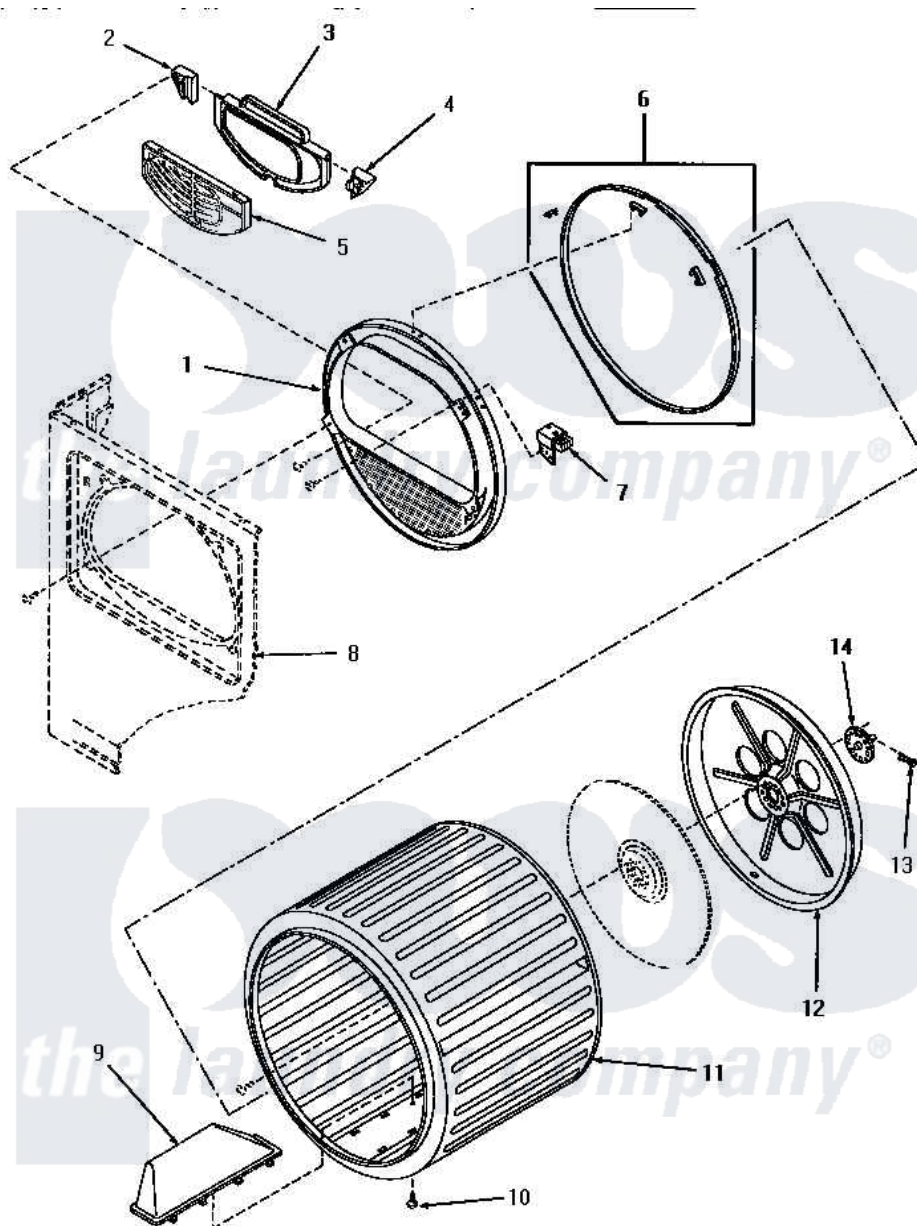

# Amana YE1203 06 - LINT FILTER AND DRUM ASSY

Amana Residential Amana YE1203 Washer Parts Parts Diagram 06 - LINT FILTER AND DRUM ASSY  
 Click on the part number to view part

Item	Original Part Number	Replaced By	Status	Part Description
1	13677		Not Available	SUPPORT,DRUM
2	13683		Not Available	GUIDE,FILTER-L.H.
3	13724		Not Available	COVER,FILTER
4	13684		Not Available	FILTERGUIDE,R.H.
5	13723		Not Available	FILTER
6	<a href="#">13679</a>			Assembly, Slider
7	13819		Not Available	SWITCH,DOOR
8	Y00000000		Not Available	SEE NOTE CABINET ASSEMBLY
9	13688		Not Available	LIFTER,DRUM
10	<a href="#">13689</a>			Screw
11	13685	<a href="#">978179</a>		Insert Hol
12	13686		Not Available	COVER,DUST
13	13619		Not Available	PIN,SNAP
14	13687		Not Available	SHAFT,DRUM