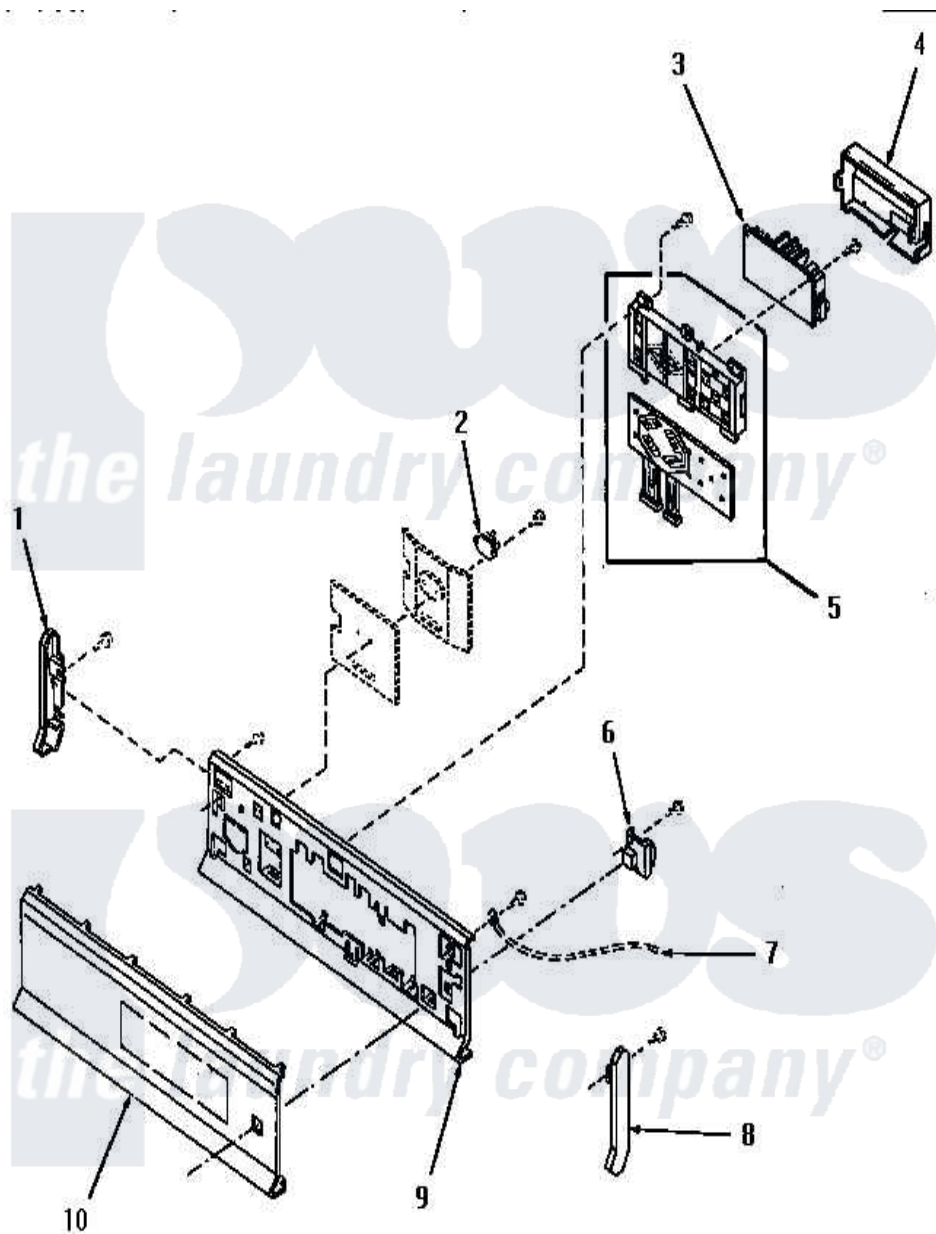

Amana YE1243 03 - CONTROL PANEL AND CONTROLS

Amana [Residential Amana YE1243 Washer Parts](#) Parts Diagram 03 - CONTROL PANEL AND CONTROLS
 Click on the part number to view part

Item	Original Part Number	Replaced By	Status	Part Description
1	13664		Not Available	SIDEPIECE,L.H.
2	13727	5300809136		Nut
3	13728		Not Available	ASSY,P.C. BOARD
4	13667			Cover, P.C. Board
5	13729			Board, Switch
6	13726		Not Available	SWITCH
7	Y00000000		Not Available	SEE NOTE GROUND WIRE, GREEN
8	13663		Not Available	SIDEPIECE,R.H.
9	13661		Not Available	BASE,PANEL
10	13725		Not Available	PLATE,CONTROL