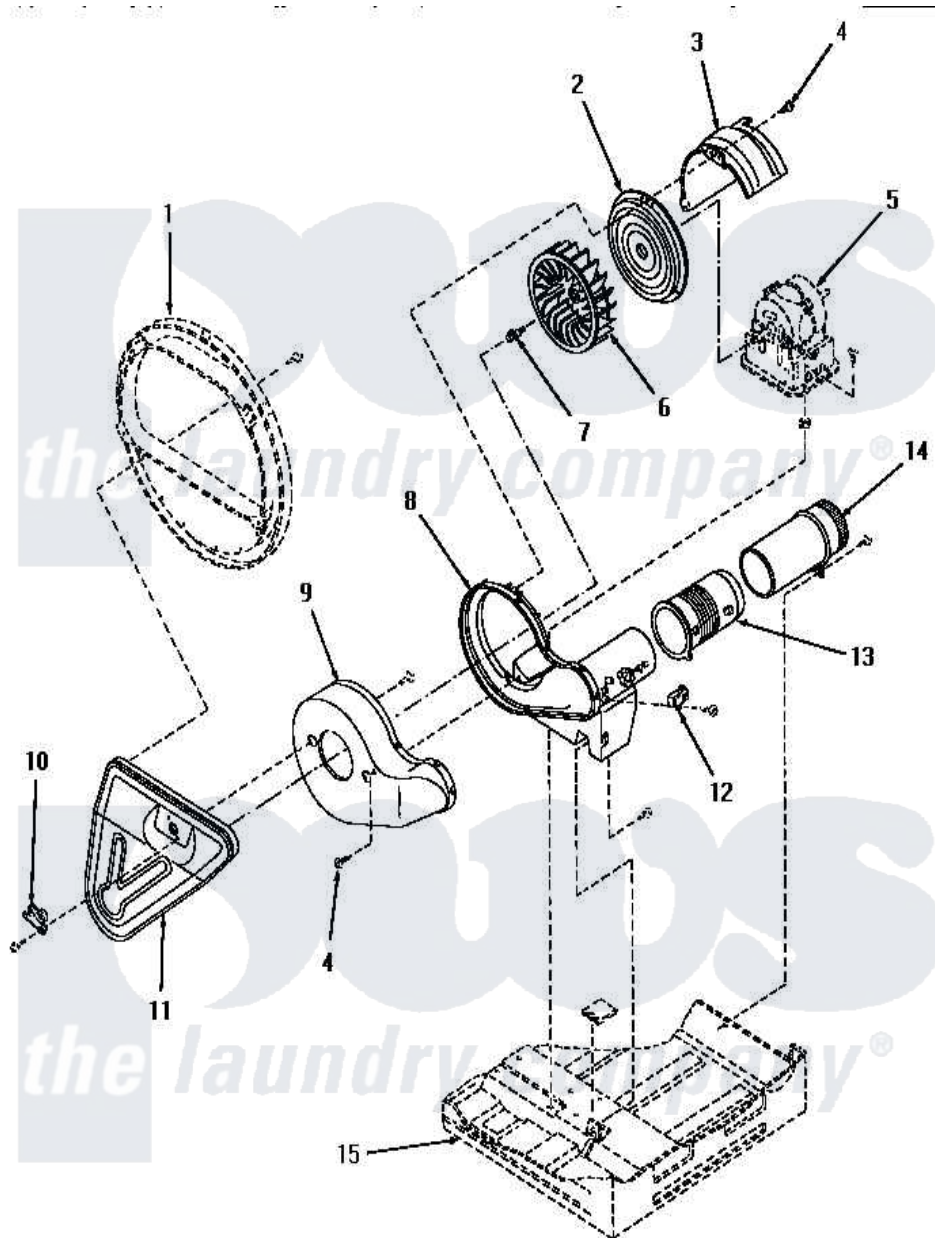

Amana YE1243 04 - DUCT ASSY, CASING AND FAN

Amana Residential Amana YE1243 Washer Parts Parts Diagram 04 - DUCT ASSY, CASING AND FAN
 Click on the part number to view part

Item	Original Part Number	Replaced By	Status	Part Description
1	Y00000000		Not Available	SEE NOTE DRUM SUPPORT
2	13695		Not Available	COVER,FAN
3	13703			Guide, Air
4	13689			Screw
5	Y00000000		Not Available	SEE NOTE MOTOR
6	13694			Fan
7	13697			Screw
8	13690		Not Available	COVER,CASING
9	13691		Not Available	NO LONGER AVAILABLE
10	13682		Not Available	THERMOSTAT
11	13680		Not Available	ASSY,DUCT
12	13692		Not Available	ASSY,SENSOR
13	13704		Not Available	DUCT,EXTENSION
14	13705			Pipe, Exhaust
15	Y00000000		Not Available	SEE NOTE CABINET ASSEMBLY